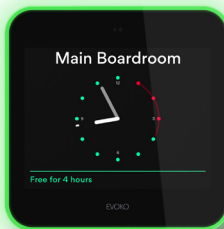

DATA SHEET

EVOKO LISO ROOM MANAGER

ROOM BOOKING SYSTEM

Evoko Liso Room Manager is a self-hosted device for easy interaction and room booking. This is the heart of our self hosting suite, a room manager that brings all the features you need in a self hosted room booking system. Placed outside any meeting room it is clear and visible who has booked the room and for how long.

A room booking system should be more than a list of features. We believe it must be easy to use and that it should look sublime in any office. Evoko Liso Room Manager rocks our trademark intuitive light signals to guide you to the right room and clearly see the room status from a distance.

A NEW LEVEL OF INTUITIVE USER INTERFACE

Evoko Liso Room Manager has built in proximity sensor that unfolds a new layer of information as you approach the screen to show you everything you need to know. Use the touch screen to quickly find a room for your spontaneous meetings. Small icons represent the room's equipment so you can pick the rooms that serve your needs. You can also report broken or missing meeting equipment directly on the screen.