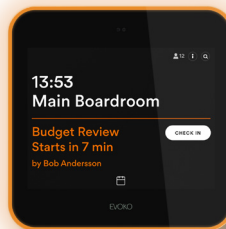

BOOKED WITHIN
10 MINUTES