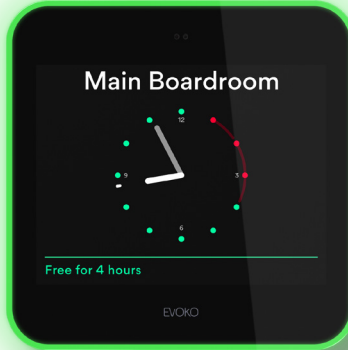

DATA SHEET

EVOKO LISO ROOM MANAGER

ROOM BOOKING SYSTEM

Evoko Liso Room Manager is a self-hosted device for easy interaction and room booking. This is the heart of our self hosting suite, a room manager that brings all the features you need in a self hosted room booking system. Placed outside any meeting room it is clear and visible who has booked the room and for how long.

A room booking system should be more than a list of features. We believe it must be easy to use and that it should look sublime in any office. Evoko Liso Room Manager rocks our trademark intuitive light signals to guide you to the right room and clearly see the room status from a distance.

A NEW LEVEL OF INTUITIVE USER INTERFACE

Evoko Liso Room Manager has built in proximity sensor that unfolds a new layer of information as you approach the screen to show you everything you need to know. Use the touch screen to quickly find a room for your spontaneous meetings. Small icons represent the room's equipment so you can pick the rooms that serve your needs. You can also report broken or missing meeting equipment directly on the screen.