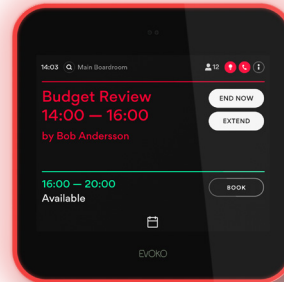

AVAILABLE

BOOKED WITHIN
10 MINUTES

BUSY

ARCHITECTS & ENGINEERS SPECIFICATION

The meeting room display shall be designed to work with the Biamp room booking system. The meeting room display shall include a 8-inch capacitive touch display with anti-fingerprint treatment. The product shall include a 3-way indirect light aura to make room status visible from a distance. The meeting room display shall support power over internet (PoE) or 12V AC/DC power adapter. The meeting room display shall include a proximity sensor to unfold detailed information as you approach the display. The meeting room display shall include support for RFID cards. The meeting room display shall be a self hosted system. The meeting room display shall include mounting options for both standard walls and glass walls. The meeting room display shall provide 23 different user interface languages. The meeting room display shall be CE marked, UL listed, and compliant with the RoHS directive. Warranty shall be three years. The meeting room display shall be the Evoko Liso Room Manager.

A NEW LEVEL OF INTUITIVE USER INTERFACE

Evoko Liso Room Manager has built in proximity sensor that unfolds a new layer of information as you approach the screen to show you everything you need to know. Use the touch screen to quickly find a room for your spontaneous meetings. Small icons represent the room's equipment so you can pick the rooms that serve your needs. You can also report broken or missing meeting equipment directly on the screen.

DISTANT VIEW

Room name, status and current time shown in a larger font.

CLOSE VIEW

Detailed view with access to action buttons.

BRIGHT AND HELPFUL

Evoko Liso Room Manager makes it easier than ever to book a room with your favorite digital calendar, or directly on the screen using your