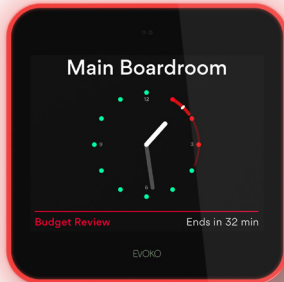

AVAILABLE

BOOKED WITHIN
10 MINUTES

BUSY

ARCHITECTS & ENGINEERS SPECIFICATION

The meeting room display shall be designed to work with the Biamp room booking system. The meeting room display shall include a 8-inch capacitive touch display with anti-fingerprint treatment. The product shall include a 3-way indirect light aura to make room status visible from a distance. The meeting room display shall support power over internet (PoE) or 12V AC/DC power adapter. The meeting room display shall include a proximity sensor to unfold detailed information as you approach the display. The meeting room display shall include support for RFID cards. The meeting room display shall be a self hosted system. The meeting room display shall include mounting options for both standard walls and glass walls. The meeting room display shall provide 23 different user interface languages. The meeting room display shall be CE marked, UL listed, and compliant with the RoHS directive. Warranty shall be three years. The meeting room display shall be the Evoko Liso Room Manager.

A NEW LEVEL OF INTUITIVE USER INTERFACE

Evoko Liso Room Manager has built in proximity sensor that unfolds a new layer of information as you approach the screen to show you everything you need to know. Use the touch screen to quickly find a room for your spontaneous meetings. Small icons represent the room's equipment so you can pick the rooms that serve your needs. You can also report broken or missing meeting equipment directly on the screen.

DISTANT VIEW

Room name, status and current time shown in a larger font.

CLOSE VIEW

Detailed view with access to action buttons.

BRIGHT AND HELPFUL

Evoko Liso Room Manager makes it easier than ever to book a room with your favorite digital calendar, or directly on the screen using your