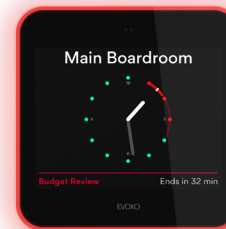

BUSY

ARCHITECTS & ENGINEERS SPECIFICATION

The meeting room display shall be designed to work with the Biamp room booking system. The meeting room display shall include a 8-inch capacitive touch display with anti-fingerprint treatment. The product shall include a 3-way indirect light aura to make room status visible from a distance. The meeting room display shall support power over internet (PoE) or 12V AC/DC power adapter. The meeting room display shall include a proximity sensor to unfold detailed information as you approach the display. The meeting room display shall include support for RFID cards. The meeting room display shall be a self hosted system. The meeting room display shall include mounting options for both standard walls and glass walls. The meeting room display shall provide 23 different user interface languages. The meeting room display shall be CE marked, UL listed, and compliant with the RoHS directive. Warranty shall be three years. The meeting room display shall be the Evoko Liso Room Manager.