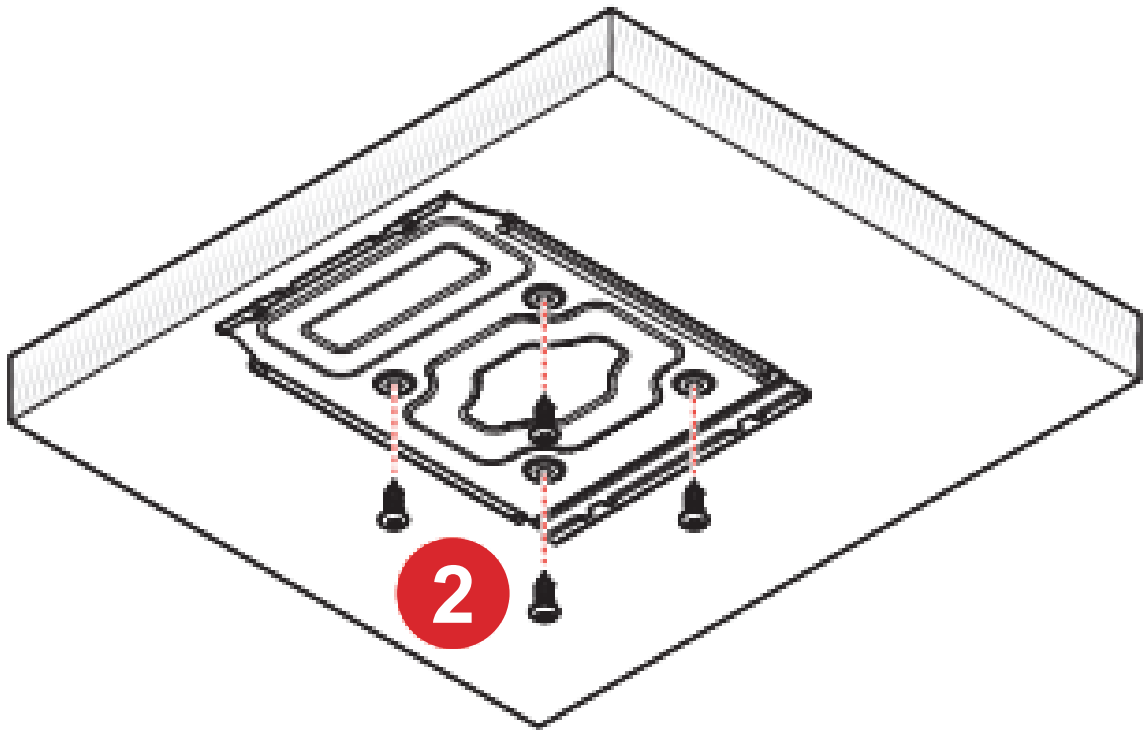

BIAMP UCC-LENOVO TSC INSTALL GUIDE

**BIAMP UCC-LENOVO TSC
- MTR**

**BIAMP UCC-LENOVO TSC
- ZOOM**

IN THE BOX

Core device x 1
Controller x 1
Tiny screws x 2
Medium screws x 4
Larger screws - x 4
Drywall anchors - x 4
Mounting brackets x 4
Power cord x 1
Cord for controller x 1

INSTALLATION

Wall-Mount Option

INSTALLATION

Wall-Mount Continued

INSTALLATION

Wall-Mount Option Continued

INSTALLATION

Under-Table Mount Option

INSTALLATION

Under-Table Mount Option Continued

INSTALLATION

Under-Table Mount Option Continued

INSTALLATION

Touch Screen - Tabletop

GET STARTED

Connections