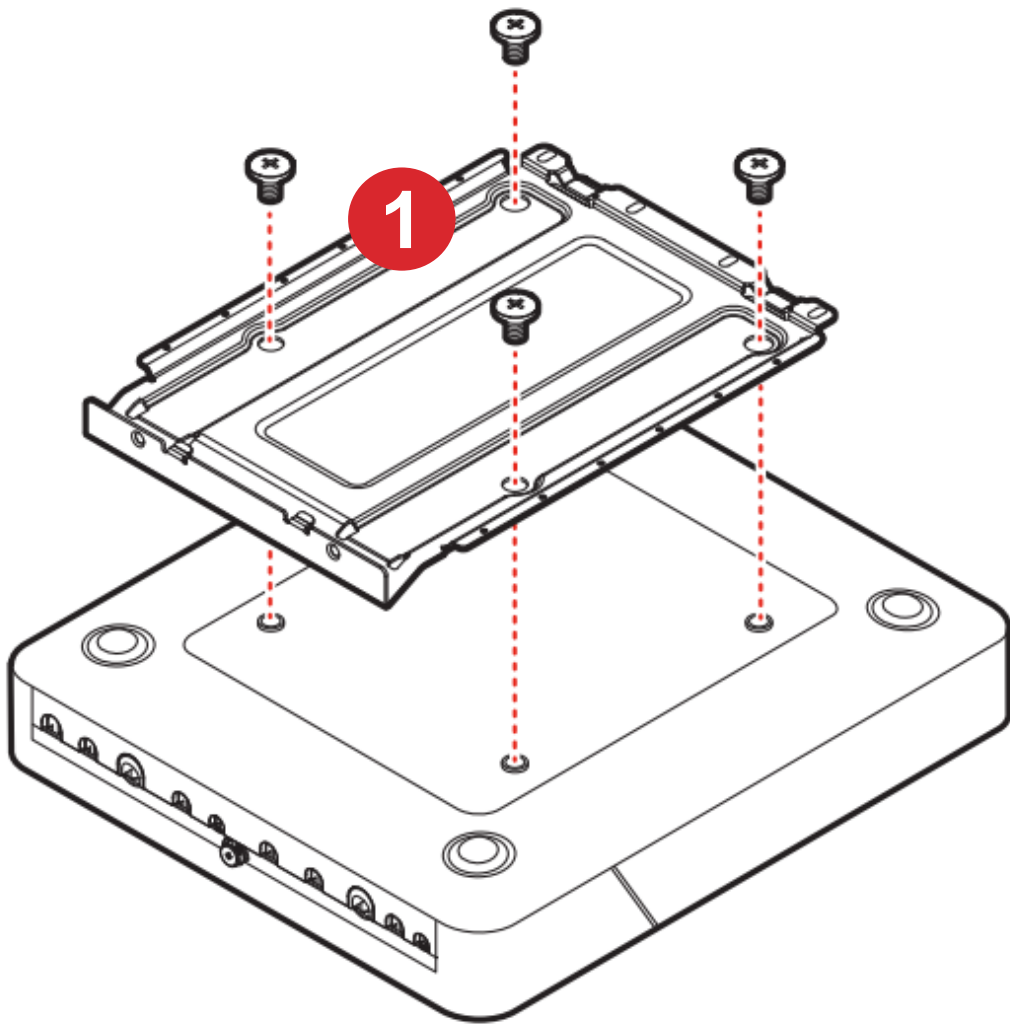

BIAMP UCC-LENOVO TSC INSTALL GUIDE

**BIAMP UCC-LENOVO TSC
- MTR**

**BIAMP UCC-LENOVO TSC
- ZOOM**

IN THE BOX

Core device x 1
Controller x 1
Tiny screws x 2
Medium screws x 4
Larger screws - x 4
Drywall anchors - x 4
Mounting brackets x 4
Power cord x 1
Cord for controller x 1

INSTALLATION

Wall-Mount Option

INSTALLATION

Wall-Mount Continued

INSTALLATION

Wall-Mount Option Continued

INSTALLATION

Under-Table Mount Option

INSTALLATION

Under-Table Mount Option Continued

INSTALLATION

Under-Table Mount Option Continued

INSTALLATION

Touch Screen - Tabletop

GET STARTED

Connections