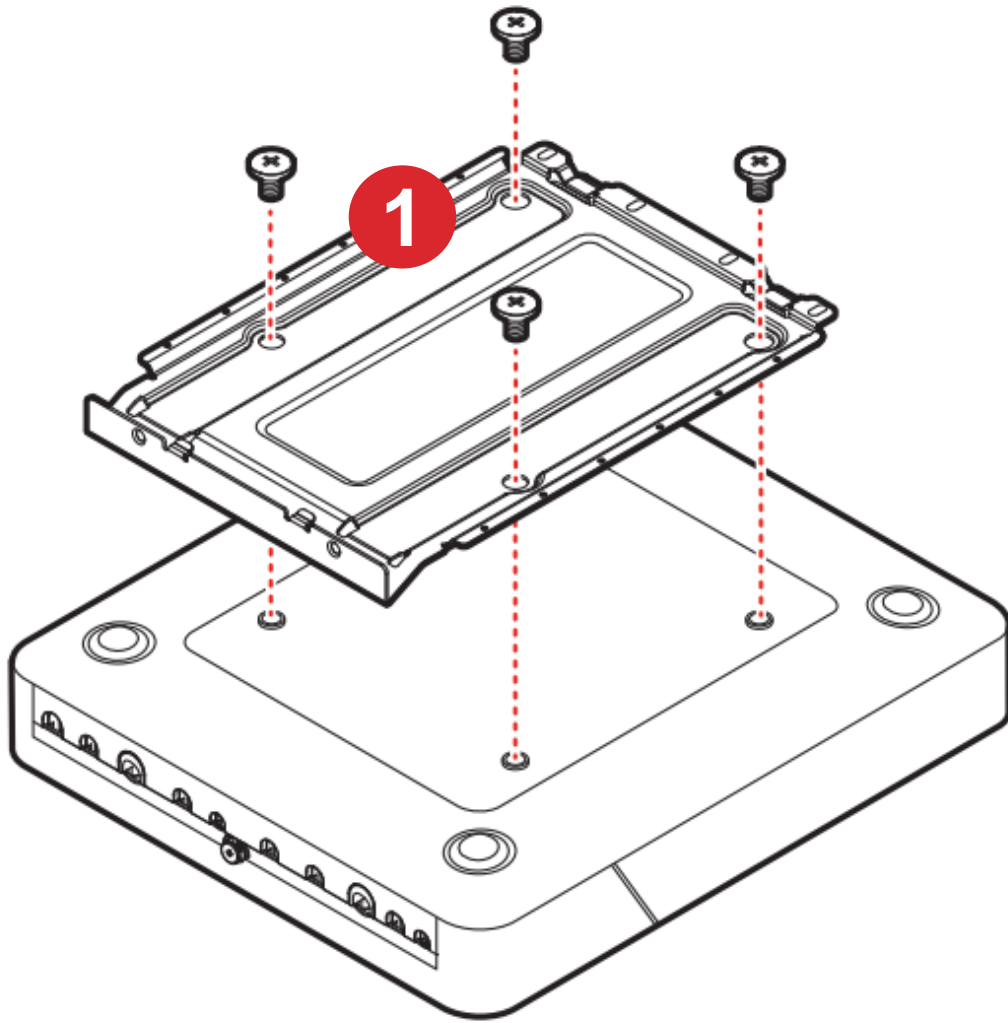

BIAMP UCC-LENOVO TSC INSTALL GUIDE

**BIAMP UCC-LENOVO TSC
- MTR**

**BIAMP UCC-LENOVO TSC
- ZOOM**

IN THE BOX

Core device x 1
Controller x 1
Tiny screws x 2
Medium screws x 4
Larger screws - x 4
Drywall anchors - x 4
Mounting brackets x 4
Power cord x 1
Cord for controller x 1

INSTALLATION

Wall-Mount Option

INSTALLATION

Wall-Mount Continued

INSTALLATION

Wall-Mount Option Continued

INSTALLATION

Under-Table Mount Option

INSTALLATION

Under-Table Mount Option Continued

INSTALLATION

Under-Table Mount Option Continued

INSTALLATION

Touch Screen - Tabletop

GET STARTED

Connections