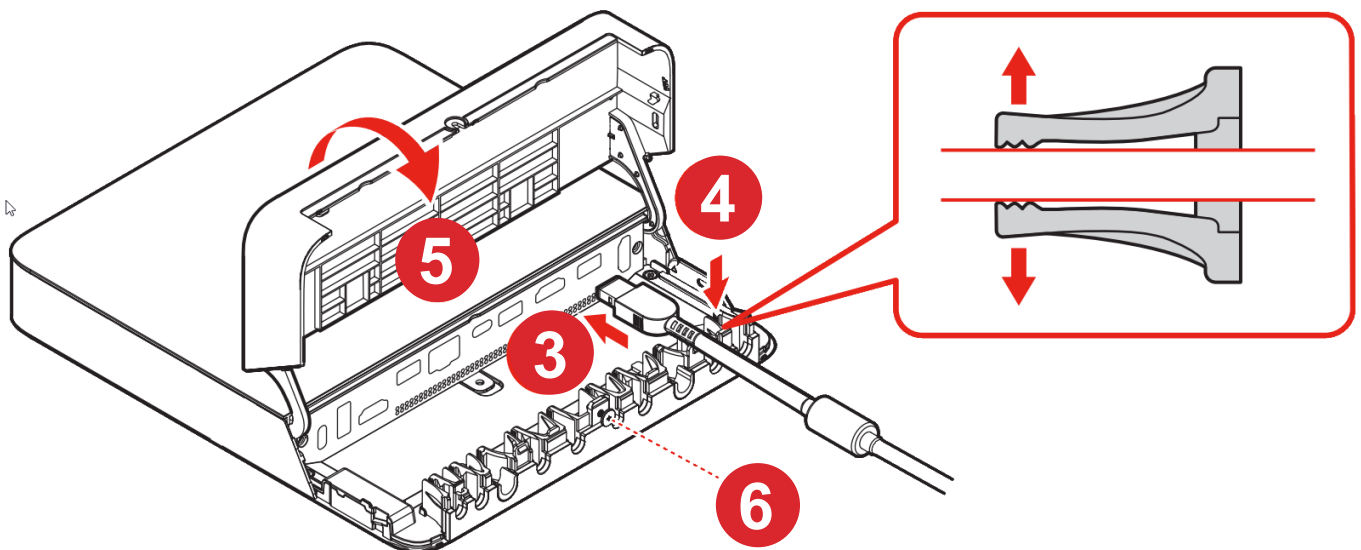

BIAMP UCC-LENOVO TSC INSTALL GUIDE

**BIAMP UCC-LENOVO TSC
- MTR**

**BIAMP UCC-LENOVO TSC
- ZOOM**

IN THE BOX

Core device x 1
Controller x 1
Tiny screws x 2
Medium screws x 4
Larger screws - x 4
Drywall anchors - x 4
Mounting brackets x 4
Power cord x 1
Cord for controller x 1

INSTALLATION

Wall-Mount Option

INSTALLATION

Wall-Mount Continued

INSTALLATION

Wall-Mount Option Continued

INSTALLATION

Under-Table Mount Option

INSTALLATION

Under-Table Mount Option Continued

INSTALLATION

Under-Table Mount Option Continued

INSTALLATION

Touch Screen - Tabletop

GET STARTED

Connections