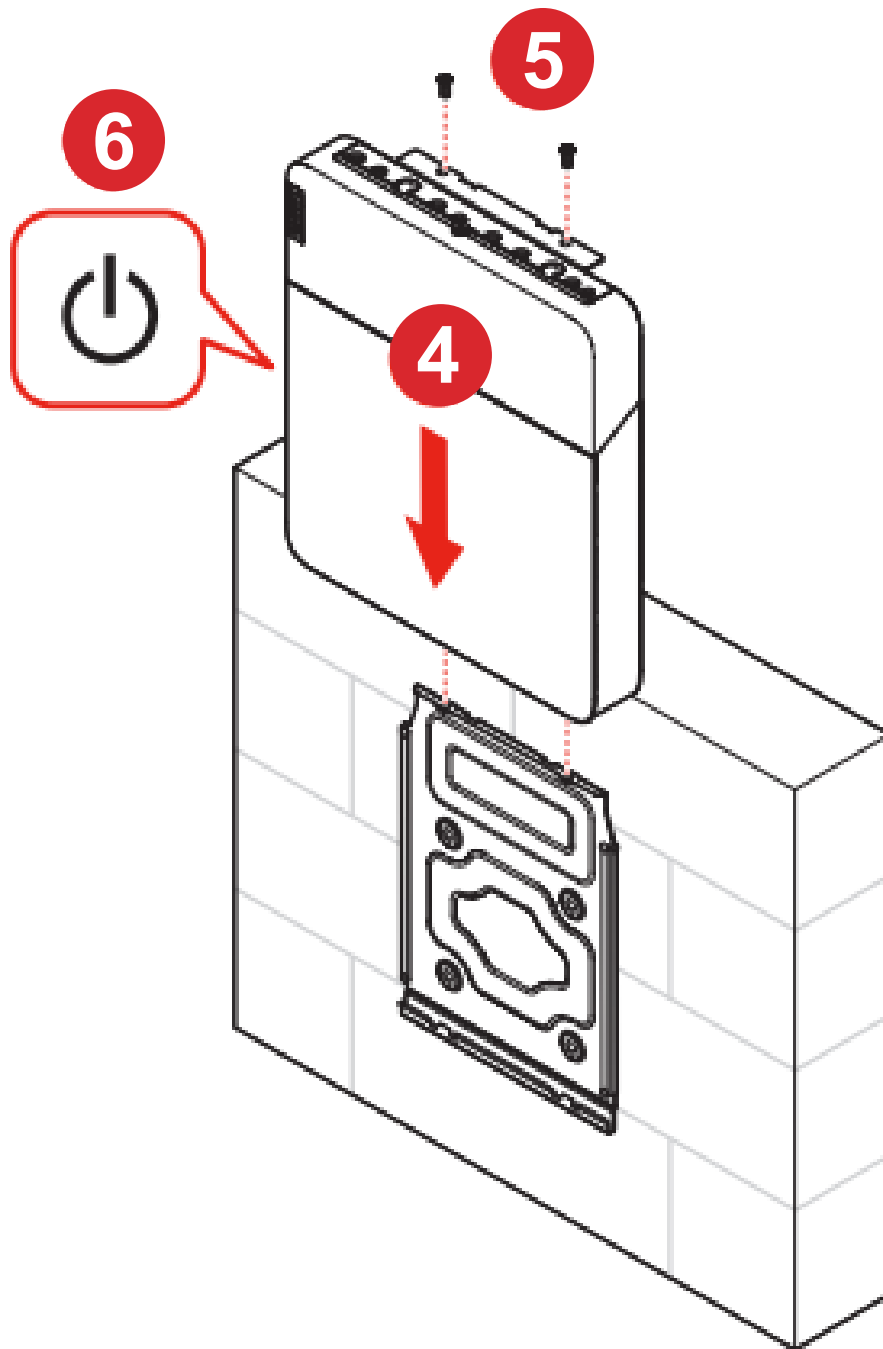

BIAMP UCC-LENOVO TSC INSTALL GUIDE

**BIAMP UCC-LENOVO TSC
- MTR**

**BIAMP UCC-LENOVO TSC
- ZOOM**

IN THE BOX

Core device x 1
Controller x 1
Tiny screws x 2
Medium screws x 4
Larger screws - x 4
Drywall anchors - x 4
Mounting brackets x 4
Power cord x 1
Cord for controller x 1

INSTALLATION

Wall-Mount Option

INSTALLATION

Wall-Mount Continued

INSTALLATION

Wall-Mount Option Continued

INSTALLATION

Under-Table Mount Option

INSTALLATION

Under-Table Mount Option Continued

INSTALLATION

Under-Table Mount Option Continued

INSTALLATION

Touch Screen - Tabletop

GET STARTED

Connections