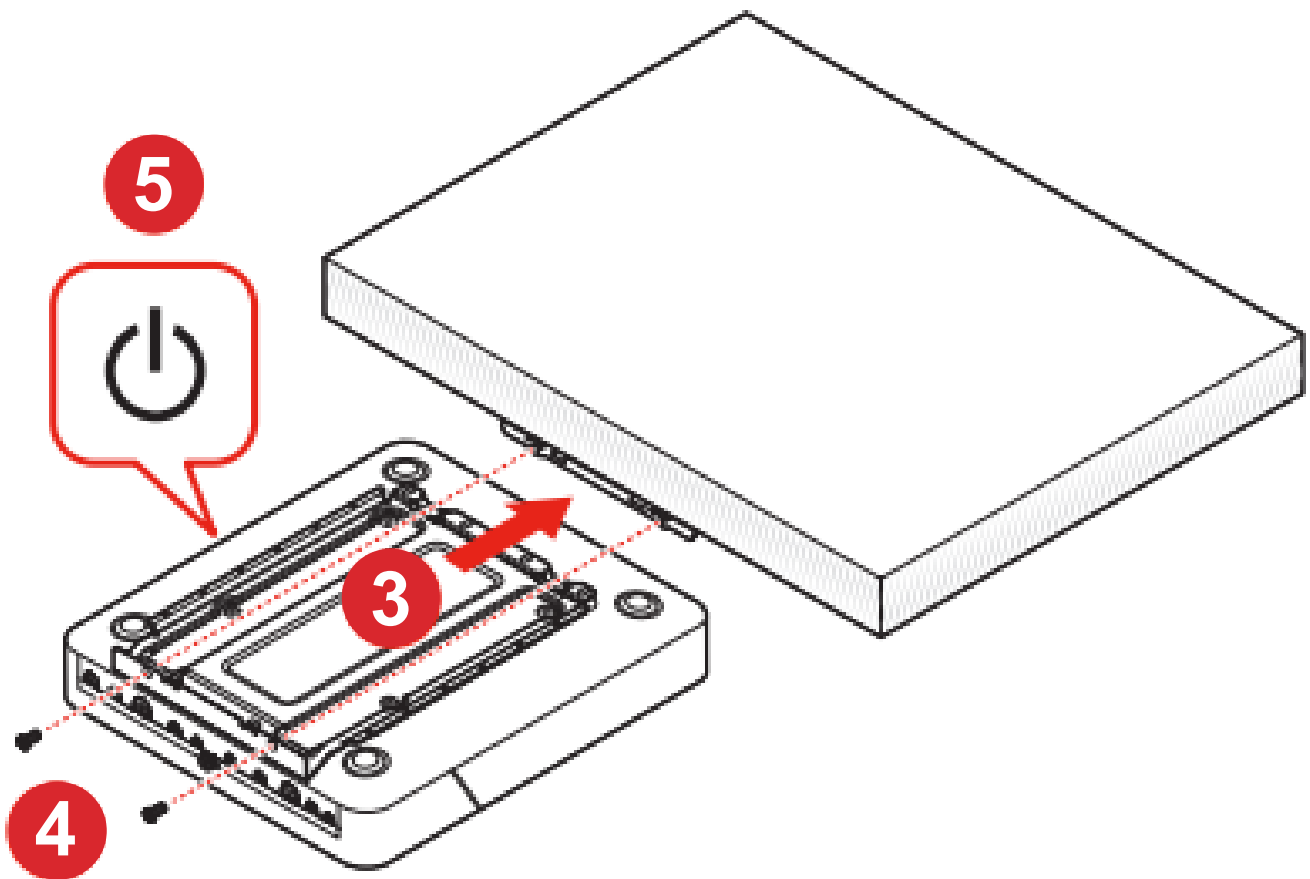

BIAMP UCC-LENOVO TSC INSTALL GUIDE

**BIAMP UCC-LENOVO TSC
- MTR**

**BIAMP UCC-LENOVO TSC
- ZOOM**

IN THE BOX

Core device x 1
Controller x 1
Tiny screws x 2
Medium screws x 4
Larger screws - x 4
Drywall anchors - x 4
Mounting brackets x 4
Power cord x 1
Cord for controller x 1

INSTALLATION

Wall-Mount Option

INSTALLATION

Wall-Mount Continued

INSTALLATION

Wall-Mount Option Continued

INSTALLATION

Under-Table Mount Option

INSTALLATION

Under-Table Mount Option Continued

INSTALLATION

Under-Table Mount Option Continued

INSTALLATION

Touch Screen - Tabletop

GET STARTED

Connections