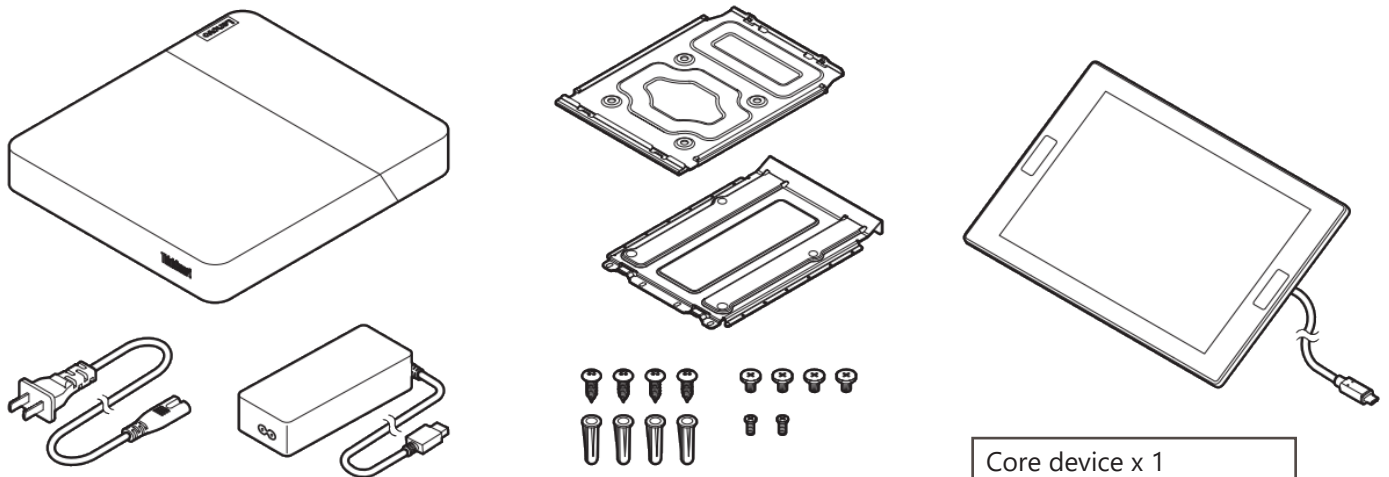

BIAMP UCC-LENOVO TSC INSTALL GUIDE

**BIAMP UCC-LENOVO TSC
- MTR**

**BIAMP UCC-LENOVO TSC
- ZOOM**

IN THE BOX

Core device x 1
Controller x 1
Tiny screws x 2
Medium screws x 4
Larger screws - x 4
Drywall anchors - x 4
Mounting brackets x 4
Power cord x 1
Cord for controller x 1

INSTALLATION

Wall-Mount Option

INSTALLATION

Wall-Mount Continued

INSTALLATION

Wall-Mount Option Continued

INSTALLATION

Under-Table Mount Option