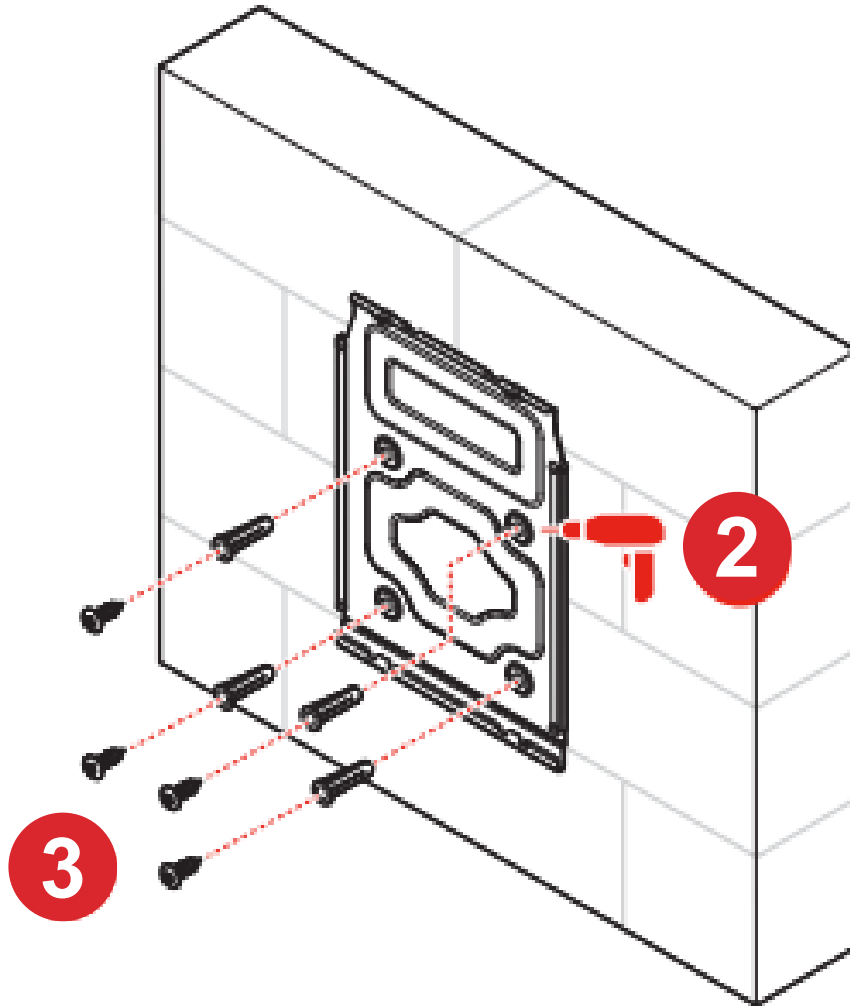

BIAMP UCC-LENOVO TSC INSTALL GUIDE

**BIAMP UCC-LENOVO TSC
- MTR**

**BIAMP UCC-LENOVO TSC
- ZOOM**

IN THE BOX

Core device x 1
Controller x 1
Tiny screws x 2
Medium screws x 4
Larger screws - x 4
Drywall anchors - x 4
Mounting brackets x 4
Power cord x 1
Cord for controller x 1

INSTALLATION

Wall-Mount Option

INSTALLATION

Wall-Mount Continued

INSTALLATION

Wall-Mount Option Continued

INSTALLATION

Under-Table Mount Option

INSTALLATION

Under-Table Mount Option Continued

INSTALLATION

Under-Table Mount Option Continued

INSTALLATION

Touch Screen - Tabletop

GET STARTED

Connections