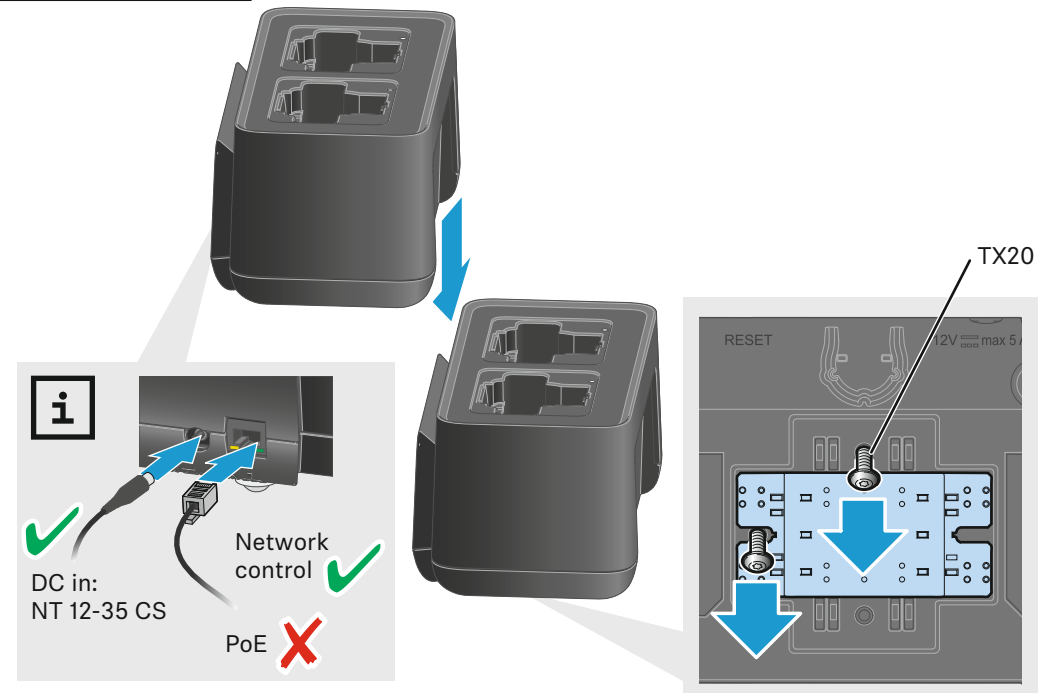

Multiple devices