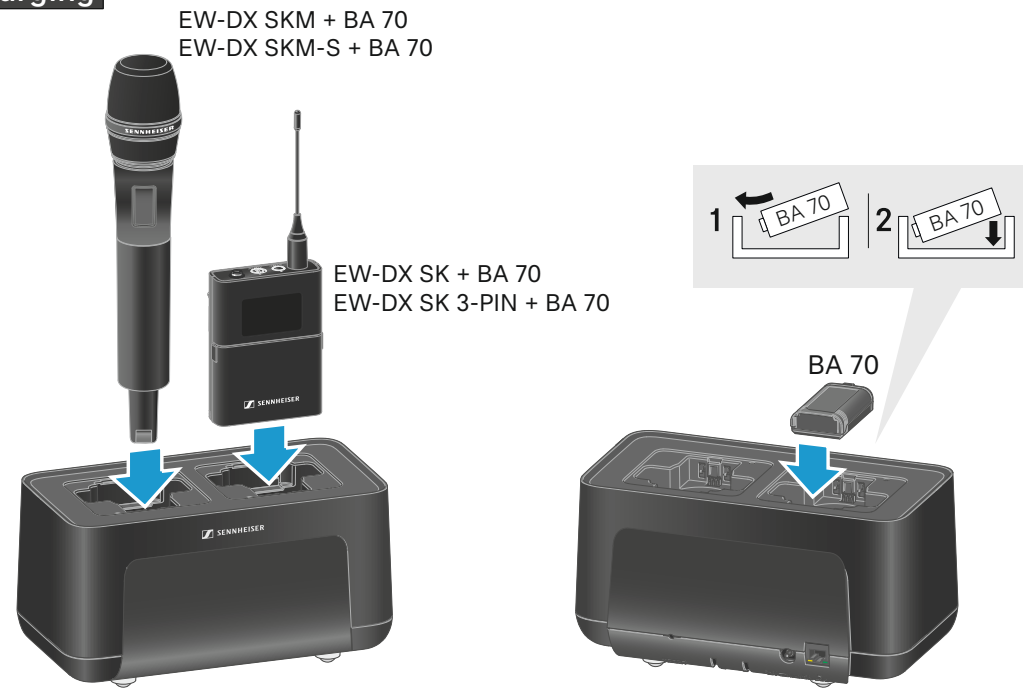

Power supply

Power saving mode

Network setup

Charging

LEDs

LEDs	⚡
●	100 %
✳	> 60 %
✳	> 20 %
✳	> 0 %
●	Error

Remote control

Sennheiser Control Cockpit
www.sennheiser.com/control-cockpit-software