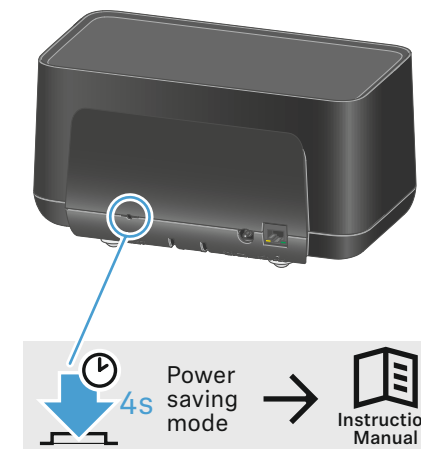

Publ. 11/23, 597263/A02

Overview

CHG 70N-C

Front

Back

Accessory

NT 12-35 CS

Power over Ethernet (PoE)

Power supply

Power saving mode

Network setup

Charging

LEDs

LEDs	⚡
●	100 %
✳	> 60 %
✳	> 20 %
✳	> 0 %
●	Error

Remote control

Sennheiser Control Cockpit
www.sennheiser.com/control-cockpit-software