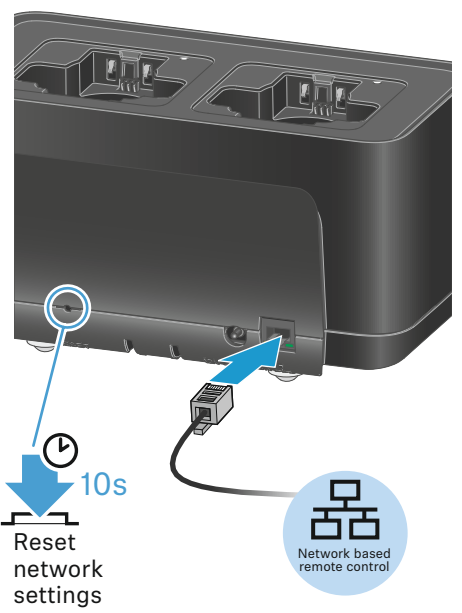

Publ. 11/23, 597263/A02

Overview

CHG 70N-C

Front

Back

Accessory

NT 12-35 CS

Power over Ethernet (PoE)

Power supply

Power saving mode

Network setup

Charging

LEDs

LEDs	⚡
●	100 %
✳	> 60 %
✳	> 20 %
✳	> 0 %
●	Error

Remote control

Sennheiser Control Cockpit
www.sennheiser.com/control-cockpit-software