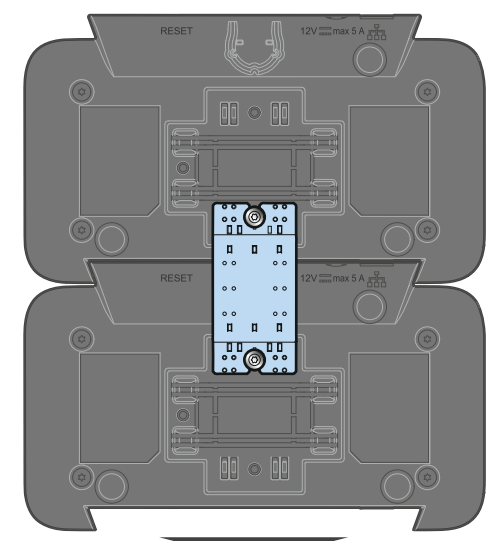

Multiple devices