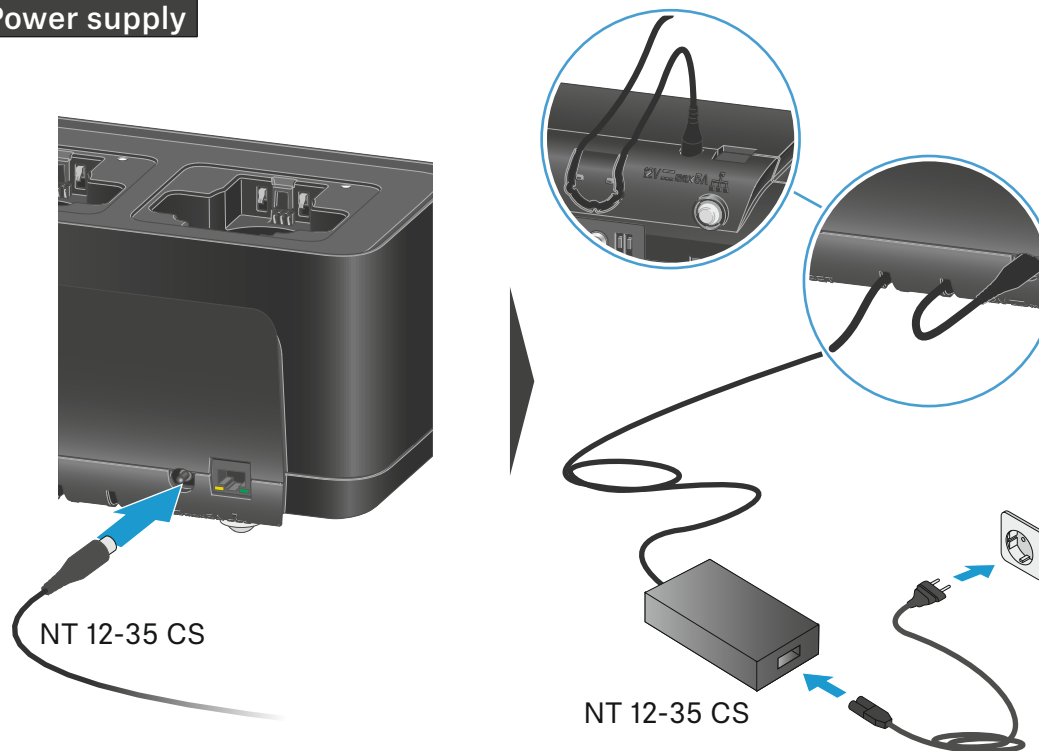

Publ. 11/23, 597263/A02

Overview

CHG 70N-C

Front

Back

Accessory

NT 12-35 CS

Power over Ethernet (PoE)

Power supply

Power saving mode

Network setup

Charging

LEDs

LEDs	⚡
●	100 %
✳	> 60 %
✳	> 20 %
✳	> 0 %
●	Error

Remote control

Sennheiser Control Cockpit
www.sennheiser.com/control-cockpit-software