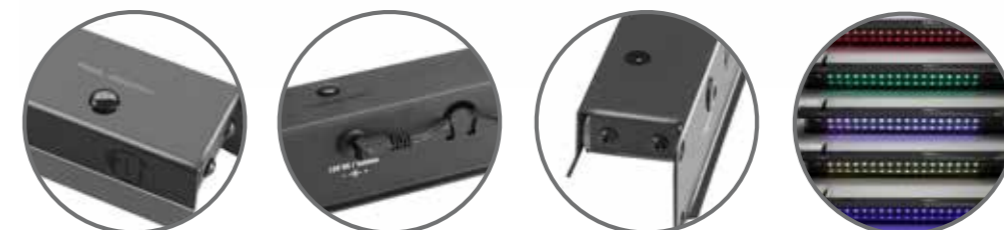

874571### 19" RACKLIGHT "COOL LIGHT"

Uses LED's and Fiberoptic technology to provide subtle rack lighting in several colours.

- 5V adapter included
- Weight 0.42 kg

Art. No. Colour

874571WHI Satin white

874571CHM Multi colour