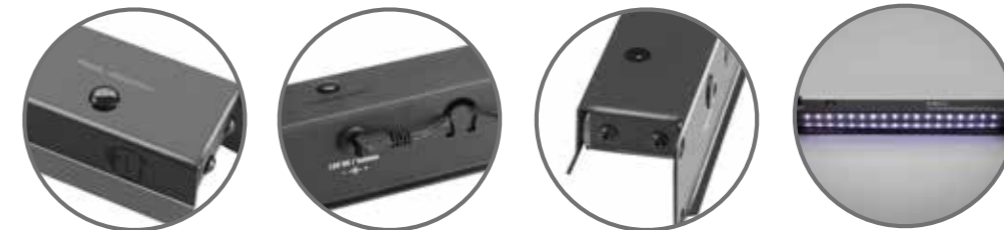

87451PROC LED ARRAY RACK LIGHT MULTI- COLOR 1 U

This rack light meets the highest professional standards! Equipped with 18 ultra bright LEDs, arranged in an array, this rack light ensures a uniform light distribution over the entire width of the rack. Switching on and off is done via "push-and-hold" on a button. Also, 3 brightness levels can be adjusted with the same button.

- Weight: 0.98 kg