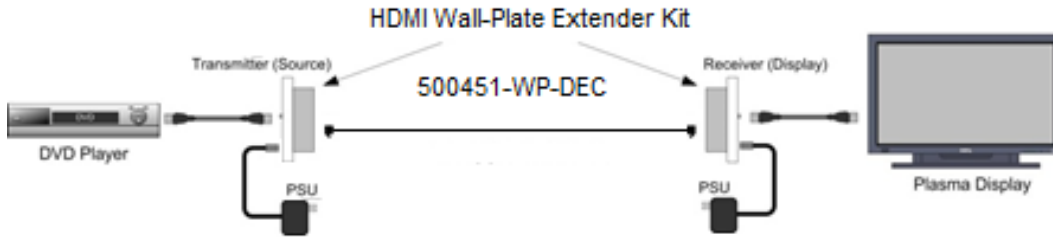

**HDMI Wall-Plate Extender Kit, HDBT, UHD-4K, Decora
500451-WP-DEC, 500451-WP-DEC-RX, 500451-WP-DEC-TX**

Typical Application: