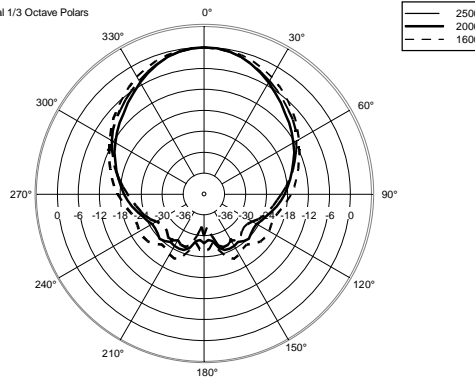

TECHNICAL SPECIFICATIONS

Acoustical specifications	Frequency Response:	50 Hz ÷ 20000 Hz
	Max SPL @ 1m:	129 dB
	Horizontal coverage angle:	90°
	Vertical coverage angle:	60°
Transducers	Compression Driver:	1.0", 1.75" v.c
	Woofer:	12", 2.5" v.c
Input/Output section	Input signal:	bal/unbal
	Input connectors:	XRL, Jack
	Output connectors:	XLR
	Input sensitivity:	-2 dBu/+4 dBu
	Mic. Input Sensitivity:	-32 dBu
Processor section	Crossover Frequencies:	1600 Hz
	Protections:	Thermal, RMS
	Limiter:	Soft Limiter
	Controls:	Volume, Boost, Mic/Line
Power section	Total Power:	1400 W Peak, 700 W RMS
	High frequencies:	400 W Peak, 200 W RMS
	Low frequencies:	1000 W Peak, 500 W RMS
	Cooling:	Convection
	Connections:	VDE
Standard compliance	CE marking:	Yes
Physical specifications	Cabinet/Case Material:	PP Composite
	Hardware:	2 x M10
	Handles:	1 Top, 2 Side
	Pole mount/Cap:	Yes
	Grille:	Steel
	Color:	Black
Size	Height:	637 mm / 25.08 inches
	Width:	387 mm / 15.24 inches
	Depth:	363 mm / 14.29 inches
	Weight:	17.8 kg / 39.24 lbs
Shipping informations	Package Height:	680 mm / 26.77 inches
	Package Width:	440 mm / 17.32 inches
	Package Depth:	420 mm / 16.54 inches
	Package Weight:	20.6 kg / 45.42 lbs

EAN 8024530014735

Horizontal 1/3 Octave Polars

Horizontal 1/3 Octave Polars

Horizontal 1/3 Octave Polars

Horizontal 1/3 Octave Polars

Horizontal 1/3 Octave Polars

Horizontal 1/3 Octave Polars

Horizontal 1/3 Octave Polars