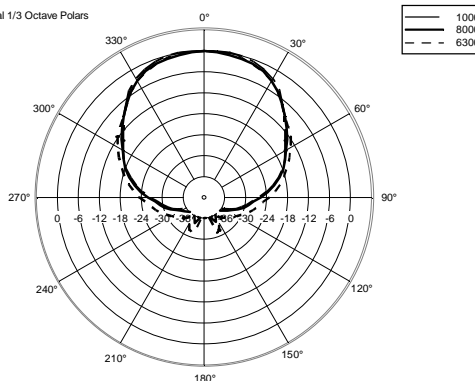

TECHNICAL SPECIFICATIONS

Acoustical specifications	Frequency Response:	50 Hz ÷ 20000 Hz
	Max SPL @ 1m:	129 dB
	Horizontal coverage angle:	90°
	Vertical coverage angle:	60°
Transducers	Compression Driver:	1.0", 1.75" v.c
	Woofer:	12", 2.5" v.c
Input/Output section	Input signal:	bal/unbal
	Input connectors:	XRL, Jack
	Output connectors:	XLR
	Input sensitivity:	-2 dBu/+4 dBu
	Mic. Input Sensitivity:	-32 dBu
Processor section	Crossover Frequencies:	1600 Hz
	Protections:	Thermal, RMS
	Limiter:	Soft Limiter
	Controls:	Volume, Boost, Mic/Line
Power section	Total Power:	1400 W Peak, 700 W RMS
	High frequencies:	400 W Peak, 200 W RMS
	Low frequencies:	1000 W Peak, 500 W RMS
	Cooling:	Convection
	Connections:	VDE
Standard compliance	CE marking:	Yes
Physical specifications	Cabinet/Case Material:	PP Composite
	Hardware:	2 x M10
	Handles:	1 Top, 2 Side
	Pole mount/Cap:	Yes
	Grille:	Steel
	Color:	Black
Size	Height:	637 mm / 25.08 inches
	Width:	387 mm / 15.24 inches
	Depth:	363 mm / 14.29 inches
	Weight:	17.8 kg / 39.24 lbs
Shipping informations	Package Height:	680 mm / 26.77 inches
	Package Width:	440 mm / 17.32 inches
	Package Depth:	420 mm / 16.54 inches
	Package Weight:	20.6 kg / 45.42 lbs

EAN 8024530014735

Horizontal 1/3 Octave Polars

Horizontal 1/3 Octave Polars

Horizontal 1/3 Octave Polars

Horizontal 1/3 Octave Polars

Horizontal 1/3 Octave Polars

Horizontal 1/3 Octave Polars

Horizontal 1/3 Octave Polars