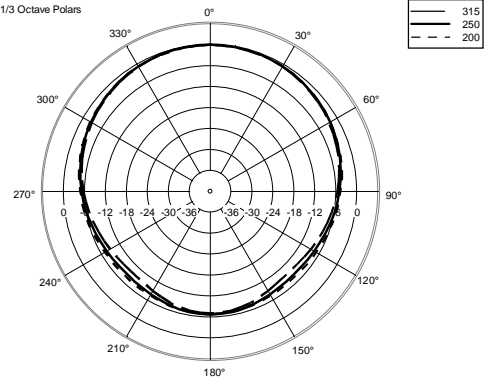

TECHNICAL SPECIFICATIONS

Acoustical specifications	Frequency Response:	50 Hz ÷ 20000 Hz
	Max SPL @ 1m:	129 dB
	Horizontal coverage angle:	90°
	Vertical coverage angle:	60°
Transducers	Compression Driver:	1.0", 1.75" v.c
	Woofer:	12", 2.5" v.c
Input/Output section	Input signal:	bal/unbal
	Input connectors:	XRL, Jack
	Output connectors:	XLR
	Input sensitivity:	-2 dBu/+4 dBu
	Mic. Input Sensitivity:	-32 dBu
Processor section	Crossover Frequencies:	1600 Hz
	Protections:	Thermal, RMS
	Limiter:	Soft Limiter
	Controls:	Volume, Boost, Mic/Line
Power section	Total Power:	1400 W Peak, 700 W RMS
	High frequencies:	400 W Peak, 200 W RMS
	Low frequencies:	1000 W Peak, 500 W RMS
	Cooling:	Convection
	Connections:	VDE
Standard compliance	CE marking:	Yes
Physical specifications	Cabinet/Case Material:	PP Composite
	Hardware:	2 x M10
	Handles:	1 Top, 2 Side
	Pole mount/Cap:	Yes
	Grille:	Steel
	Color:	Black
Size	Height:	637 mm / 25.08 inches
	Width:	387 mm / 15.24 inches
	Depth:	363 mm / 14.29 inches
	Weight:	17.8 kg / 39.24 lbs
Shipping informations	Package Height:	680 mm / 26.77 inches
	Package Width:	440 mm / 17.32 inches
	Package Depth:	420 mm / 16.54 inches
	Package Weight:	20.6 kg / 45.42 lbs

EAN 8024530014735

Horizontal 1/3 Octave Polars

Horizontal 1/3 Octave Polars

Horizontal 1/3 Octave Polars

Horizontal 1/3 Octave Polars

Horizontal 1/3 Octave Polars

Horizontal 1/3 Octave Polars

Horizontal 1/3 Octave Polars