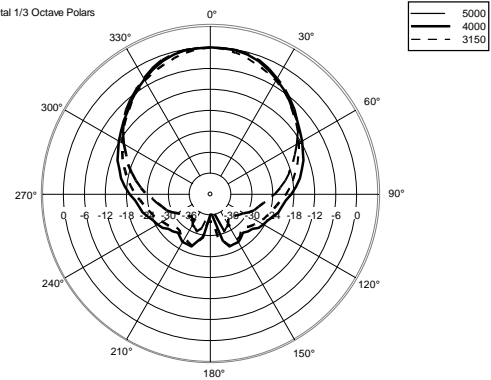

TECHNICAL SPECIFICATIONS

Acoustical specifications	Frequency Response:	50 Hz ÷ 20000 Hz
	Max SPL @ 1m:	129 dB
	Horizontal coverage angle:	90°
	Vertical coverage angle:	60°
Transducers	Compression Driver:	1.0", 1.75" v.c
	Woofer:	12", 2.5" v.c
Input/Output section	Input signal:	bal/unbal
	Input connectors:	XRL, Jack
	Output connectors:	XLR
	Input sensitivity:	-2 dBu/+4 dBu
	Mic. Input Sensitivity:	-32 dBu
Processor section	Crossover Frequencies:	1600 Hz
	Protections:	Thermal, RMS
	Limiter:	Soft Limiter
	Controls:	Volume, Boost, Mic/Line
Power section	Total Power:	1400 W Peak, 700 W RMS
	High frequencies:	400 W Peak, 200 W RMS
	Low frequencies:	1000 W Peak, 500 W RMS
	Cooling:	Convection
	Connections:	VDE
Standard compliance	CE marking:	Yes
Physical specifications	Cabinet/Case Material:	PP Composite
	Hardware:	2 x M10
	Handles:	1 Top, 2 Side
	Pole mount/Cap:	Yes
	Grille:	Steel
	Color:	Black
Size	Height:	637 mm / 25.08 inches
	Width:	387 mm / 15.24 inches
	Depth:	363 mm / 14.29 inches
	Weight:	17.8 kg / 39.24 lbs
Shipping informations	Package Height:	680 mm / 26.77 inches
	Package Width:	440 mm / 17.32 inches
	Package Depth:	420 mm / 16.54 inches
	Package Weight:	20.6 kg / 45.42 lbs

EAN 8024530014735

Horizontal 1/3 Octave Polars

Horizontal 1/3 Octave Polars

Horizontal 1/3 Octave Polars

Horizontal 1/3 Octave Polars

Horizontal 1/3 Octave Polars

Horizontal 1/3 Octave Polars

Horizontal 1/3 Octave Polars