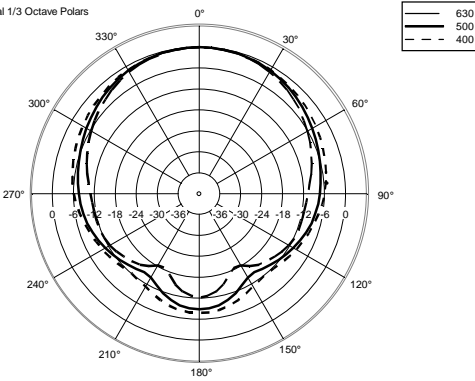

TECHNICAL SPECIFICATIONS

Acoustical specifications	Frequency Response:	50 Hz ÷ 20000 Hz
	Max SPL @ 1m:	129 dB
	Horizontal coverage angle:	90°
	Vertical coverage angle:	60°
Transducers	Compression Driver:	1.0", 1.75" v.c
	Woofer:	12", 2.5" v.c
Input/Output section	Input signal:	bal/unbal
	Input connectors:	XRL, Jack
	Output connectors:	XLR
	Input sensitivity:	-2 dBu/+4 dBu
	Mic. Input Sensitivity:	-32 dBu
Processor section	Crossover Frequencies:	1600 Hz
	Protections:	Thermal, RMS
	Limiter:	Soft Limiter
	Controls:	Volume, Boost, Mic/Line
Power section	Total Power:	1400 W Peak, 700 W RMS
	High frequencies:	400 W Peak, 200 W RMS
	Low frequencies:	1000 W Peak, 500 W RMS
	Cooling:	Convection
	Connections:	VDE
Standard compliance	CE marking:	Yes
Physical specifications	Cabinet/Case Material:	PP Composite
	Hardware:	2 x M10
	Handles:	1 Top, 2 Side
	Pole mount/Cap:	Yes
	Grille:	Steel
	Color:	Black
Size	Height:	637 mm / 25.08 inches
	Width:	387 mm / 15.24 inches
	Depth:	363 mm / 14.29 inches
	Weight:	17.8 kg / 39.24 lbs
Shipping informations	Package Height:	680 mm / 26.77 inches
	Package Width:	440 mm / 17.32 inches
	Package Depth:	420 mm / 16.54 inches
	Package Weight:	20.6 kg / 45.42 lbs

EAN 8024530014735

Horizontal 1/3 Octave Polars

Horizontal 1/3 Octave Polars

Horizontal 1/3 Octave Polars

Horizontal 1/3 Octave Polars

Horizontal 1/3 Octave Polars

Horizontal 1/3 Octave Polars

Horizontal 1/3 Octave Polars