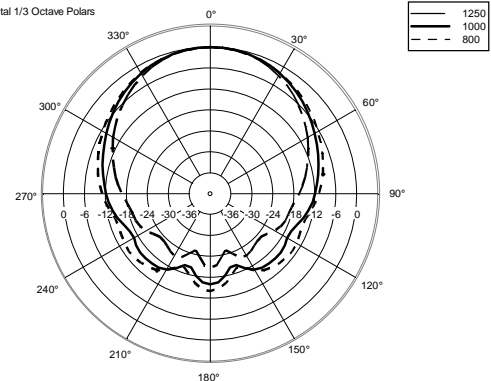

TECHNICAL SPECIFICATIONS

Acoustical specifications	Frequency Response:	50 Hz ÷ 20000 Hz
	Max SPL @ 1m:	129 dB
	Horizontal coverage angle:	90°
	Vertical coverage angle:	60°
Transducers	Compression Driver:	1.0", 1.75" v.c
	Woofer:	12", 2.5" v.c
Input/Output section	Input signal:	bal/unbal
	Input connectors:	XRL, Jack
	Output connectors:	XLR
	Input sensitivity:	-2 dBu/+4 dBu
	Mic. Input Sensitivity:	-32 dBu
Processor section	Crossover Frequencies:	1600 Hz
	Protections:	Thermal, RMS
	Limiter:	Soft Limiter
	Controls:	Volume, Boost, Mic/Line
Power section	Total Power:	1400 W Peak, 700 W RMS
	High frequencies:	400 W Peak, 200 W RMS
	Low frequencies:	1000 W Peak, 500 W RMS
	Cooling:	Convection
	Connections:	VDE
Standard compliance	CE marking:	Yes
Physical specifications	Cabinet/Case Material:	PP Composite
	Hardware:	2 x M10
	Handles:	1 Top, 2 Side
	Pole mount/Cap:	Yes
	Grille:	Steel
	Color:	Black
Size	Height:	637 mm / 25.08 inches
	Width:	387 mm / 15.24 inches
	Depth:	363 mm / 14.29 inches
	Weight:	17.8 kg / 39.24 lbs
Shipping informations	Package Height:	680 mm / 26.77 inches
	Package Width:	440 mm / 17.32 inches
	Package Depth:	420 mm / 16.54 inches
	Package Weight:	20.6 kg / 45.42 lbs

EAN 8024530014735

Horizontal 1/3 Octave Polars

Horizontal 1/3 Octave Polars

Horizontal 1/3 Octave Polars

Horizontal 1/3 Octave Polars

Horizontal 1/3 Octave Polars

Horizontal 1/3 Octave Polars

Horizontal 1/3 Octave Polars