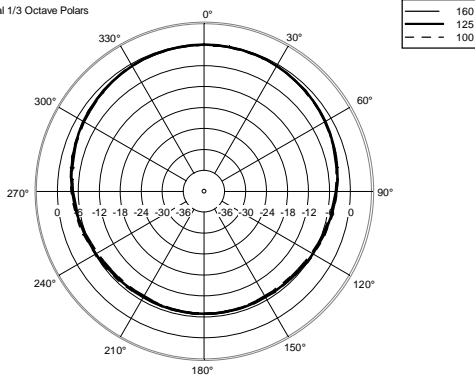

Horizontal 1/3 Octave Polars

Horizontal 1/3 Octave Polars