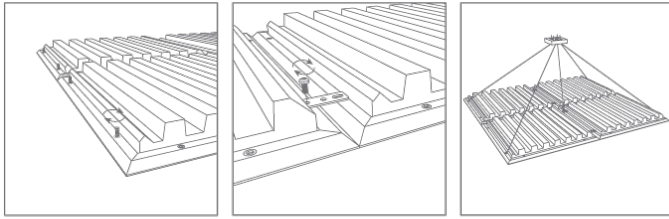

Add-ons

M6 screw thread reciever

FixArt Connect

FixArt Cloud

Product finishes

(FG) Product Fire Grade - Furniture Grade

(FR+) Product Fire Grade - Fire Rated +

(FR++) Product Fire Grade - Fire Rated ++