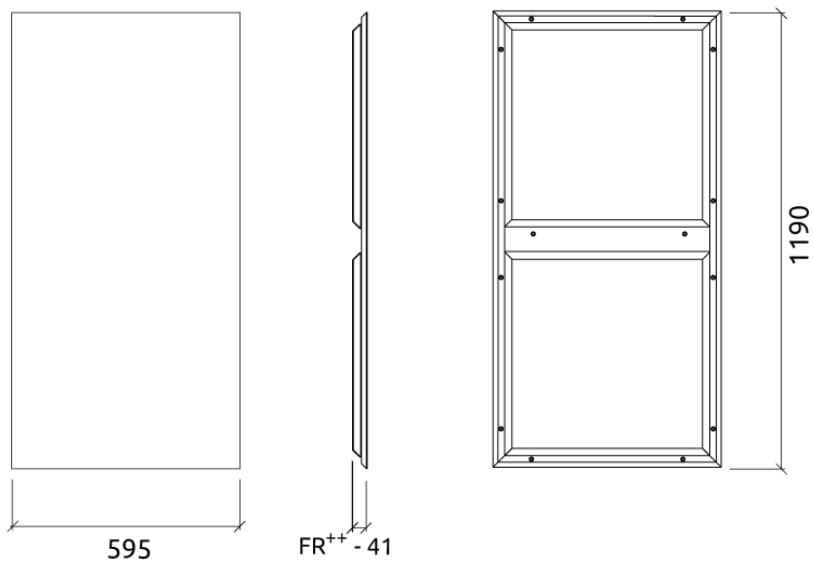

Specifications

Dimensions:
FG | 1190 x595x55mm
FR+ | 1190 x595x55mm
FR++ | 1190 x595x41mm

Installation:
FixArt Tube | Fixart Metal | FixArt Plastic |
GlueArt

Technical Information

FG | FR+

FR++

Performance

Azores Broadcast RCT - Absorber

Absorption
PRO AUDIO & STUDIO

Specifications

Dimensions:
 FG | 1190 x595x55mm
 FR+ | 1190 x595x55mm
 FR++ | 1190 x595x41mm

Installation:
 FixArt Tube | Fixart Metal | FixArt Plastic |
 GlueArt

Azores Broadcast Range