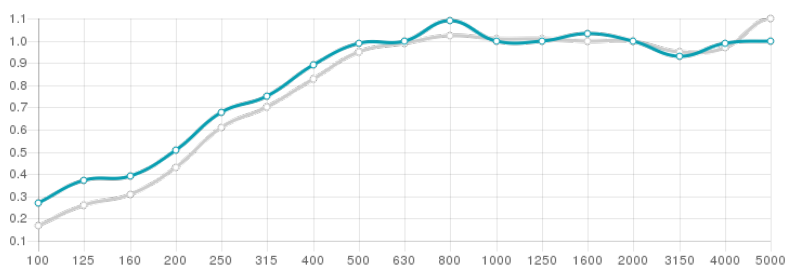

Specifications

Dimensions:
FG | 1190 x595x55mm
FR+ | 1190 x595x55mm
FR++ | 1190 x595x41mm

Installation:
FixArt Tube | Fixart Metal | FixArt Plastic |
GlueArt

Technical Information

FG | FR+

FR++

Performance

Azores Broadcast RCT - Absorber

Absorption
PRO AUDIO & STUDIO

Specifications

Dimensions:
 FG | 1190 x595x55mm
 FR+ | 1190 x595x55mm
 FR++ | 1190 x595x41mm

Installation:
 FixArt Tube | Fixart Metal | FixArt Plastic |
 GlueArt

Azores Broadcast Range