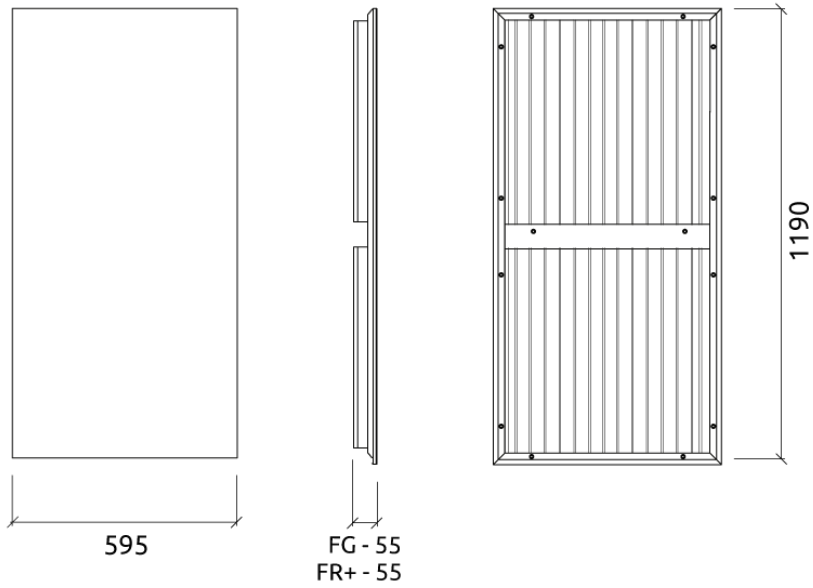

Specifications

Dimensions:
FG | 1190 x595x55mm
FR+ | 1190 x595x55mm
FR++ | 1190 x595x41mm

Installation:
FixArt Tube | Fixart Metal | FixArt Plastic |
GlueArt

Technical Information

FG | FR+

FR++

Performance

Azores Broadcast RCT - Absorber

Absorption
PRO AUDIO & STUDIO

Specifications

Dimensions:
 FG | 1190 x595x55mm
 FR+ | 1190 x595x55mm
 FR++ | 1190 x595x41mm

Installation:
 FixArt Tube | Fixart Metal | FixArt Plastic |
 GlueArt

Azores Broadcast Range