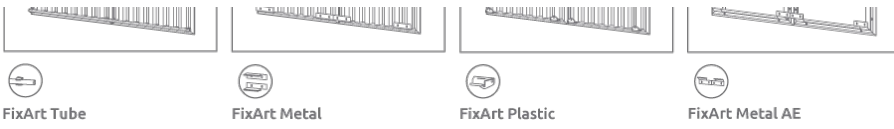

Specifications

Dimensions:
FG | 1190 x595x55mm
FR+ | 1190 x595x55mm
FR++ | 1190 x595x41mm

Installation:
FixArt Tube | Fixart Metal | FixArt Plastic |
GlueArt

Technical Information

FG | FR+

FR++

Performance

Azores Broadcast RCT - Absorber

Absorption
PRO AUDIO & STUDIO

Specifications

Dimensions:
 FG | 1190 x595x55mm
 FR+ | 1190 x595x55mm
 FR++ | 1190 x595x41mm

Installation:
 FixArt Tube | Fixart Metal | FixArt Plastic |
 GlueArt

Azores Broadcast Range

Fixing System

FixArt Tube

FixArt Metal

FixArt Plastic

FixArt Metal AE

Add-ons

M6 screw thread reciever

FixArt Connect