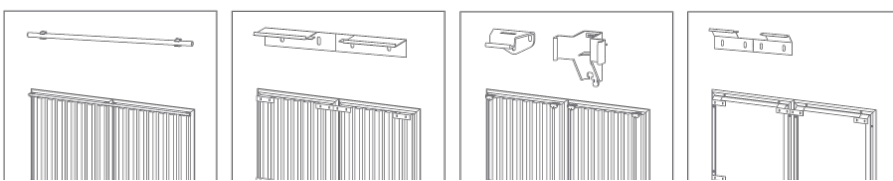

Fixing System