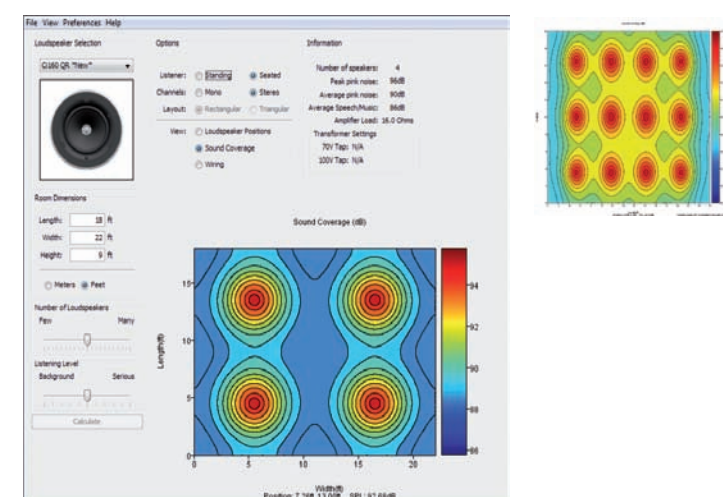

Ci SOFTWARE

Simple to use, with pull-down menus and sliders to define the room size, desired volume and coverage pattern, the KEF Ci Series speaker placement software generates optimum speaker locations, wiring diagrams and sound coverage topography to help you determine the right number of speakers for the area concerned.

www.kef.com/html/ci-software-download

www.kef.com

HIDE YOUR SPEAKERS, NOT YOUR SOUND

If you're serious about sound, the Ci range allows you to select exactly the right size, shape, technology and performance for every listening area, inside and out.

KEF's passion for acoustic excellence is evident in every model. Our 'sit anywhere' Uni-Q technology creates a natural-sounding and spatially accurate soundstage so expansive that you can position your speakers where they look best without compromising listening pleasure.

Blending seamlessly with your design aesthetic, there's a model for every application, from tiny ceiling speakers no larger than low voltage downlights to motorised audiophile quality home theatre speakers that glide into place at the touch of a button. All are ruggedized for harsh environments such as bathrooms or boats.

All KEF speakers are sonically-matched, so anywhere you want music in your home, you can select any combination of KEF models from any of our ranges whether you are looking for Ci Series products, floorstanding speakers, bookshelf speakers, home theatre, outdoor speakers or even multimedia speakers, you will get the same tonal colour for a perfectly consistent sound everywhere.

Fast, easy installation is a hallmark of the Ci Series. With only a few simple steps to follow and a host of ingenious design features, KEF's Ci Series speakers are child's play to install. Once the hole is cut and the cable run, you'll be enjoying great sound in minutes.

Ci TECHNOLOGY

Whatever your budget, you'll find that the clarity, depth and sheer realism of the sound you experience with Ci Series speakers is enhanced by technologies found nowhere else.

Ultra Thin Bezel - Offers the slimmest visible rim around the speaker for the ultimate in discreet installation.

Classic Bezel - Ci Series combines the smart snap-in grille of KEF's original Ci speakers with the ruggedness of our new range.

Uni-Q driver array - KEF's patented Uni-Q technology places the tweeter in the acoustic centre of the bass/midrange cone so that both act as a single source that disperses the sound widely and evenly over a large area. By eliminating the 'sweet spot' restrictions of conventional speakers, this gives you complete freedom of positioning.

Asymmetrical tweeter island - In non-Uni-Q models, this aligns the off-axis response of the tweeter and woofer to make the speaker almost as placement-friendly as Uni-Q.

Special grille treatments - With grilles powder-coated by a proprietary process, moisture-resistant fixings and other special materials, KEF Ci Series speakers withstand humid and salt spray conditions such as bathrooms, near pools, beside the ocean or on your yacht.