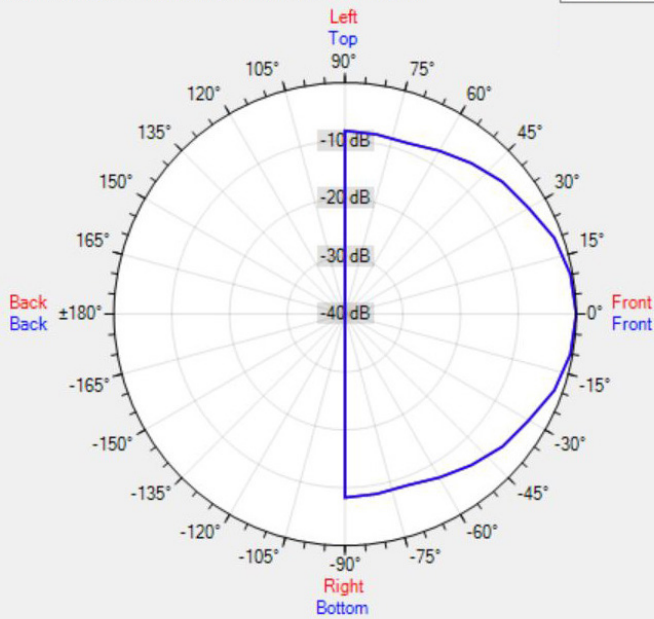

TECHNICAL SPECIFICATIONS

outside diameter in mm	105	depth in mm	74
cutout in mm	85	installation grip range in mm	1 - 15
loudspeaker system	dual cone	woofer size in inch	3
woofer cone material	coated paper	mounting system	2 springs
colour	white / black	100V transformer power taps in watts	6 - 3 - 1.5
70V transformer power taps in watts	6 - 3 - 1.5 - 0.75	impedance in ohms	16
low impedance dynamic power in watts	20	low impedance RMS power in watts	10
SPL 1W/1m in dB	87	max SPL 1m in dB	99
frequency response in Hz	120 - 18K	main construction material	steel
grille main material	aluminium	IP rating	50
applicable low impedance	yes	applicable in 100V	yes
Vertical dispersion angle 1000 Hz	180°	closest RAL colour (subject to deviations)	RAL9010 (W) / RAL9011 (BL)
Net weight product in kg	0.35		

POLAR PLOTS

Data Shown: CM3T (Apart Audio)
Display Parameters: Frequency: 1000Hz (1/24th Octave)

Horizontal
Vertical

Data Shown: CM3T (Apart Audio)
Display Parameters: Frequency: 2000Hz (1/24th Octave)

Horizontal
Vertical

Data Shown: CM3T (Apart Audio)
Display Parameters: Frequency: 4000Hz (1/24th Octave)

Horizontal
Vertical

Data Shown: CM3T (Apart Audio)
Display Parameters: Frequency: 8000Hz (1/24th Octave)

Horizontal
Vertical