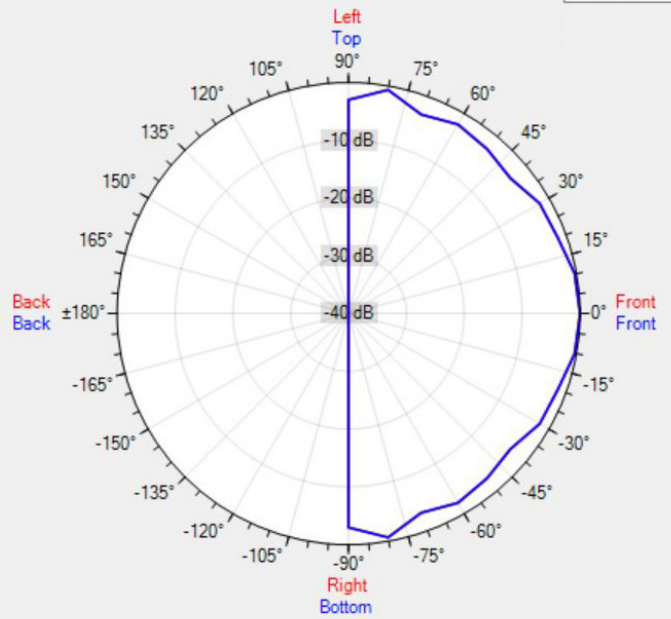

TECHNICAL SPECIFICATIONS

outside diameter in mm	105	depth in mm	74
cutout in mm	85	installation grip range in mm	1 - 15
loudspeaker system	dual cone	woofer size in inch	3
woofer cone material	coated paper	mounting system	2 springs
colour	white / black	100V transformer power taps in watts	6 - 3 - 1.5
70V transformer power taps in watts	6 - 3 - 1.5 - 0.75	impedance in ohms	16
low impedance dynamic power in watts	20	low impedance RMS power in watts	10
SPL 1W/1m in dB	87	max SPL 1m in dB	99
frequency response in Hz	120 - 18K	main construction material	steel
grille main material	aluminium	IP rating	50
applicable low impedance	yes	applicable in 100V	yes
Vertical dispersion angle 1000 Hz	180°	closest RAL colour (subject to deviations)	RAL9010 (W) / RAL9011 (BL)
Net weight product in kg	0.35		

POLAR PLOTS

Data Shown: CM3T (Apart Audio)
Display Parameters: Frequency: 1000Hz (1/24th Octave)

Horizontal
Vertical

Data Shown: CM3T (Apart Audio)
Display Parameters: Frequency: 2000Hz (1/24th Octave)

Horizontal
Vertical