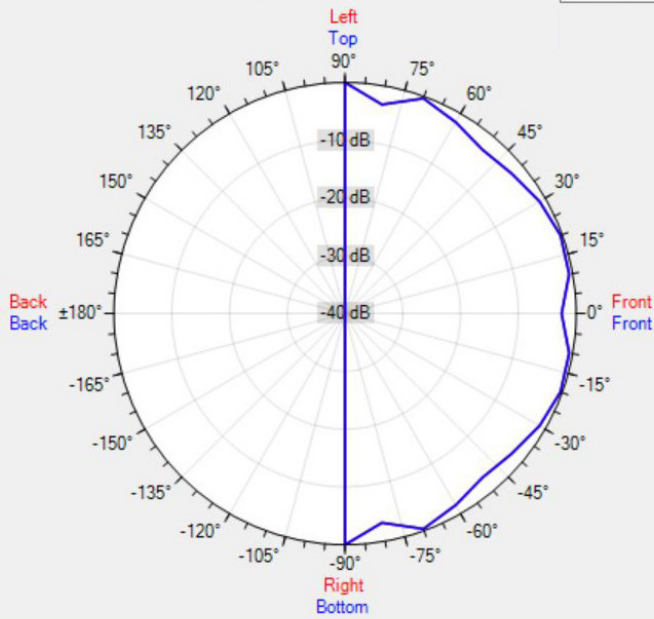

TECHNICAL SPECIFICATIONS

outside diameter in mm	105	depth in mm	74
cutout in mm	85	installation grip range in mm	1 - 15
loudspeaker system	dual cone	woofer size in inch	3
woofer cone material	coated paper	mounting system	2 springs
colour	white / black	100V transformer power taps in watts	6 - 3 - 1.5
70V transformer power taps in watts	6 - 3 - 1.5 - 0.75	impedance in ohms	16
low impedance dynamic power in watts	20	low impedance RMS power in watts	10
SPL 1W/1m in dB	87	max SPL 1m in dB	99
frequency response in Hz	120 - 18K	main construction material	steel
grille main material	aluminium	IP rating	50
applicable low impedance	yes	applicable in 100V	yes
Vertical dispersion angle 1000 Hz	180°	closest RAL colour (subject to deviations)	RAL9010 (W) / RAL9011 (BL)
Net weight product in kg	0.35		

POLAR PLOTS

Data Shown: CM3T (Apart Audio)
Display Parameters: Frequency: 1000Hz (1/24th Octave)

Horizontal
Vertical

Data Shown: CM3T (Apart Audio)
Display Parameters: Frequency: 2000Hz (1/24th Octave)

Horizontal
Vertical