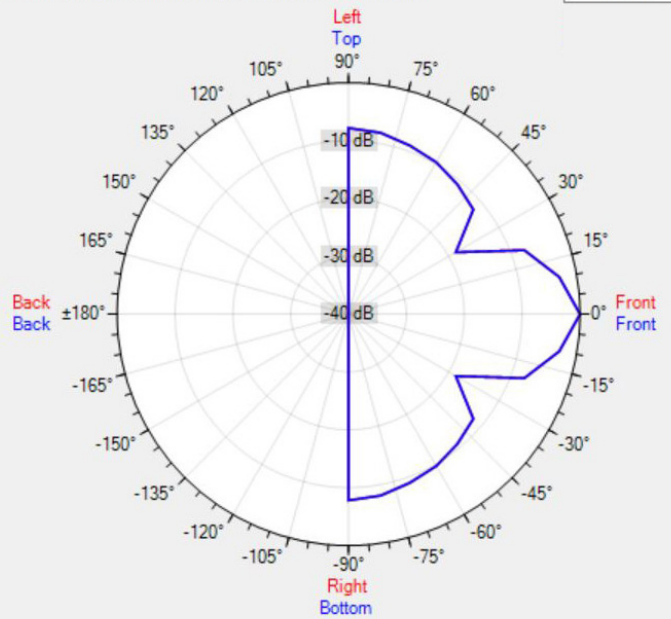

Data Shown: CM3T (Apart Audio)
Display Parameters: Frequency: 8000Hz (1/24th Octave)

Horizontal
Vertical