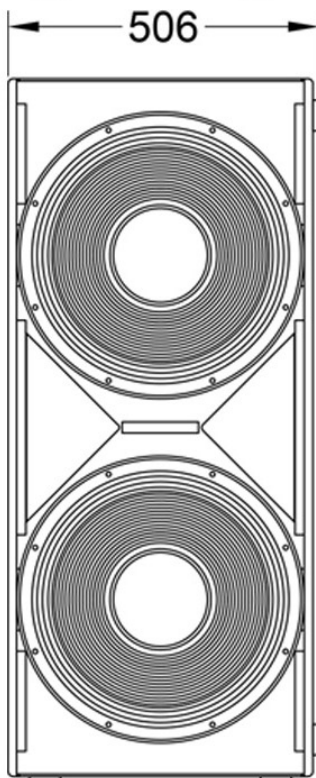

FLY SUB 18

POWERED ARRAY
SUBWOOFER

Main features:

- 2000W power
- Powersoft® amplifier
- Two 18" woofers with 4" voice coil
- 134 dB Max SPL
- M20 and Fly array bracket adapter

Frequency Response (-10dB)	27 - 150 Hz
Max SPL (peak)	134 dB (calculated)
LF Transducer	2x 18", M1862
Power	2000 W
Amplifier	Class D Powersoft® Fan cooling
Input sensitivity	+4 dBV
Settings	4 switchable presets

Connectors	XLR in + XLR out
Dimensions (WxHxD)	496x1136x676 mm
Net weight	79 kg
Shipping weight	84 kg
Mounting	M20 distance pole adapter Fly array U-bracket adapter
Enclosure materials	Plywood; wear-resistant paint
Grill	Steel grill
Color	Black