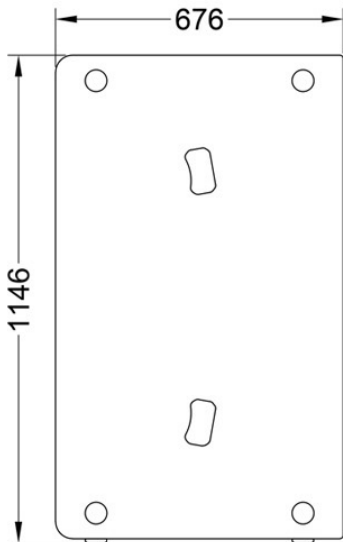

FLY SUB 18

POWERED ARRAY
SUBWOOFER

Main features:

- 2000W power
- Powersoft® amplifier
- Two 18" woofers with 4" voice coil
- 134 dB Max SPL
- M20 and Fly array bracket adapter

Frequency Response (-10dB)	27 - 150 Hz
Max SPL (peak)	134 dB (calculated)
LF Transducer	2x 18", M1862
Power	2000 W
Amplifier	Class D Powersoft® Fan cooling
Input sensitivity	+4 dBV
Settings	4 switchable presets

Connectors	XLR in + XLR out
Dimensions (WxHxD)	496x1136x676 mm
Net weight	79 kg
Shipping weight	84 kg
Mounting	M20 distance pole adapter Fly array U-bracket adapter
Enclosure materials	Plywood; wear-resistant paint
Grill	Steel grill
Color	Black