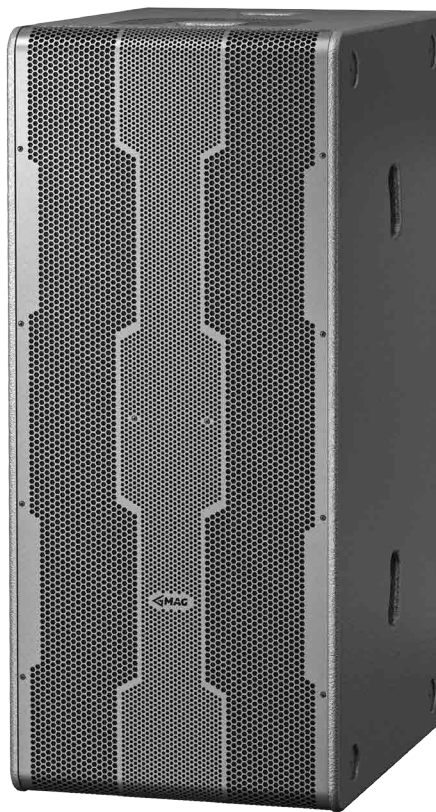

FLY SUB 18

POWERED ARRAY
SUBWOOFER

Main features:

- 2000W power
- Powersoft® amplifier
- Two 18" woofers with 4" voice coil
- 134 dB Max SPL
- M20 and Fly array bracket adapter

Frequency Response (-10dB)	27 - 150 Hz
Max SPL (peak)	134 dB (calculated)
LF Transducer	2x 18", M1862
Power	2000 W
Amplifier	Class D Powersoft® Fan cooling
Input sensitivity	+4 dBV
Settings	4 switchable presets

Connectors	XLR in + XLR out
Dimensions (WxHxD)	496x1136x676 mm
Net weight	79 kg
Shipping weight	84 kg
Mounting	M20 distance pole adapter Fly array U-bracket adapter
Enclosure materials	Plywood; wear-resistant paint
Grill	Steel grill
Color	Black