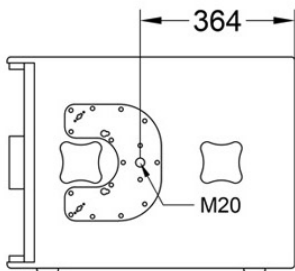

FLY SUB 18

POWERED ARRAY
SUBWOOFER

Main features:

- 2000W power
- Powersoft® amplifier
- Two 18" woofers with 4" voice coil
- 134 dB Max SPL
- M20 and Fly array bracket adapter

Frequency Response (-10dB)	27 - 150 Hz
Max SPL (peak)	134 dB (calculated)
LF Transducer	2x 18", M1862
Power	2000 W
Amplifier	Class D Powersoft® Fan cooling
Input sensitivity	+4 dBV
Settings	4 switchable presets

Connectors	XLR in + XLR out
Dimensions (WxHxD)	496x1136x676 mm
Net weight	79 kg
Shipping weight	84 kg
Mounting	M20 distance pole adapter Fly array U-bracket adapter
Enclosure materials	Plywood; wear-resistant paint
Grill	Steel grill
Color	Black