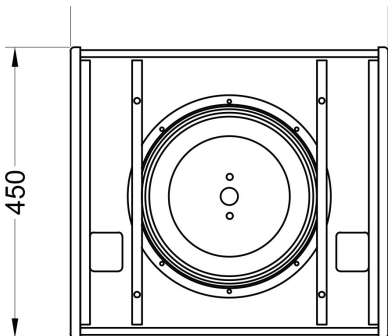

FOCUS 12

VERSATILE PASSIVE
STAGE MONITOR

Main features:

- 400W nominal power
- 12" coaxial driver with 2,8" VC HF section
- 128,5 dB Max SPL
- Bi-amp/passive crossover mode
- Pole mount adapter

Frequency Response (-10dB)	70 - 20000 Hz
Max SPL (peak)	131,5 dB (calculated)
Sensitivity (1W/1m)	96,5 dB
Coaxial driver	12", CX 12-2
Nominal coverage HxV	40° x 60° or 60° x 40° Rotating horn selectable
Impedance	8 Ohm
Nominal power	400 W
Program power	800 W
Peak power	1600 W
Connectors	2x Neutrik Speakon
Dimensions (WxHxD)	490x320x431 mm
Net weight	18,5 kg
Shipping weight	21 kg
Mounting	Pole mount adapter U-Bracket flying mount (optional)
Enclosure materials	Plywood; wear-resistant paint
Grill	Steel grill, polymere protective net
Color	Black