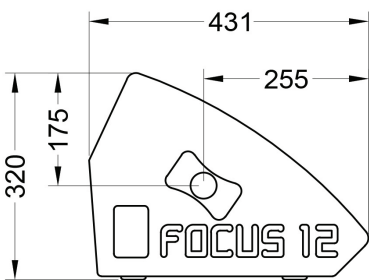

FOCUS 12

VERSATILE PASSIVE
STAGE MONITOR

Main features:

- 400W nominal power
- 12" coaxial driver with 2,8" VC HF section
- 128,5 dB Max SPL
- Bi-amp/passive crossover mode
- Pole mount adapter

Frequency Response (-10dB)	70 - 20000 Hz
Max SPL (peak)	131,5 dB (calculated)
Sensitivity (1W/1m)	96,5 dB
Coaxial driver	12", CX 12-2
Nominal coverage HxV	40° x 60° or 60° x 40° Rotating horn selectable
Impedance	8 Ohm
Nominal power	400 W
Program power	800 W
Peak power	1600 W
Connectors	2x Neutrik Speakon
Dimensions (WxHxD)	490x320x431 mm
Net weight	18,5 kg
Shipping weight	21 kg
Mounting	Pole mount adapter U-Bracket flying mount (optional)
Enclosure materials	Plywood; wear-resistant paint
Grill	Steel grill, polymere protective net
Color	Black