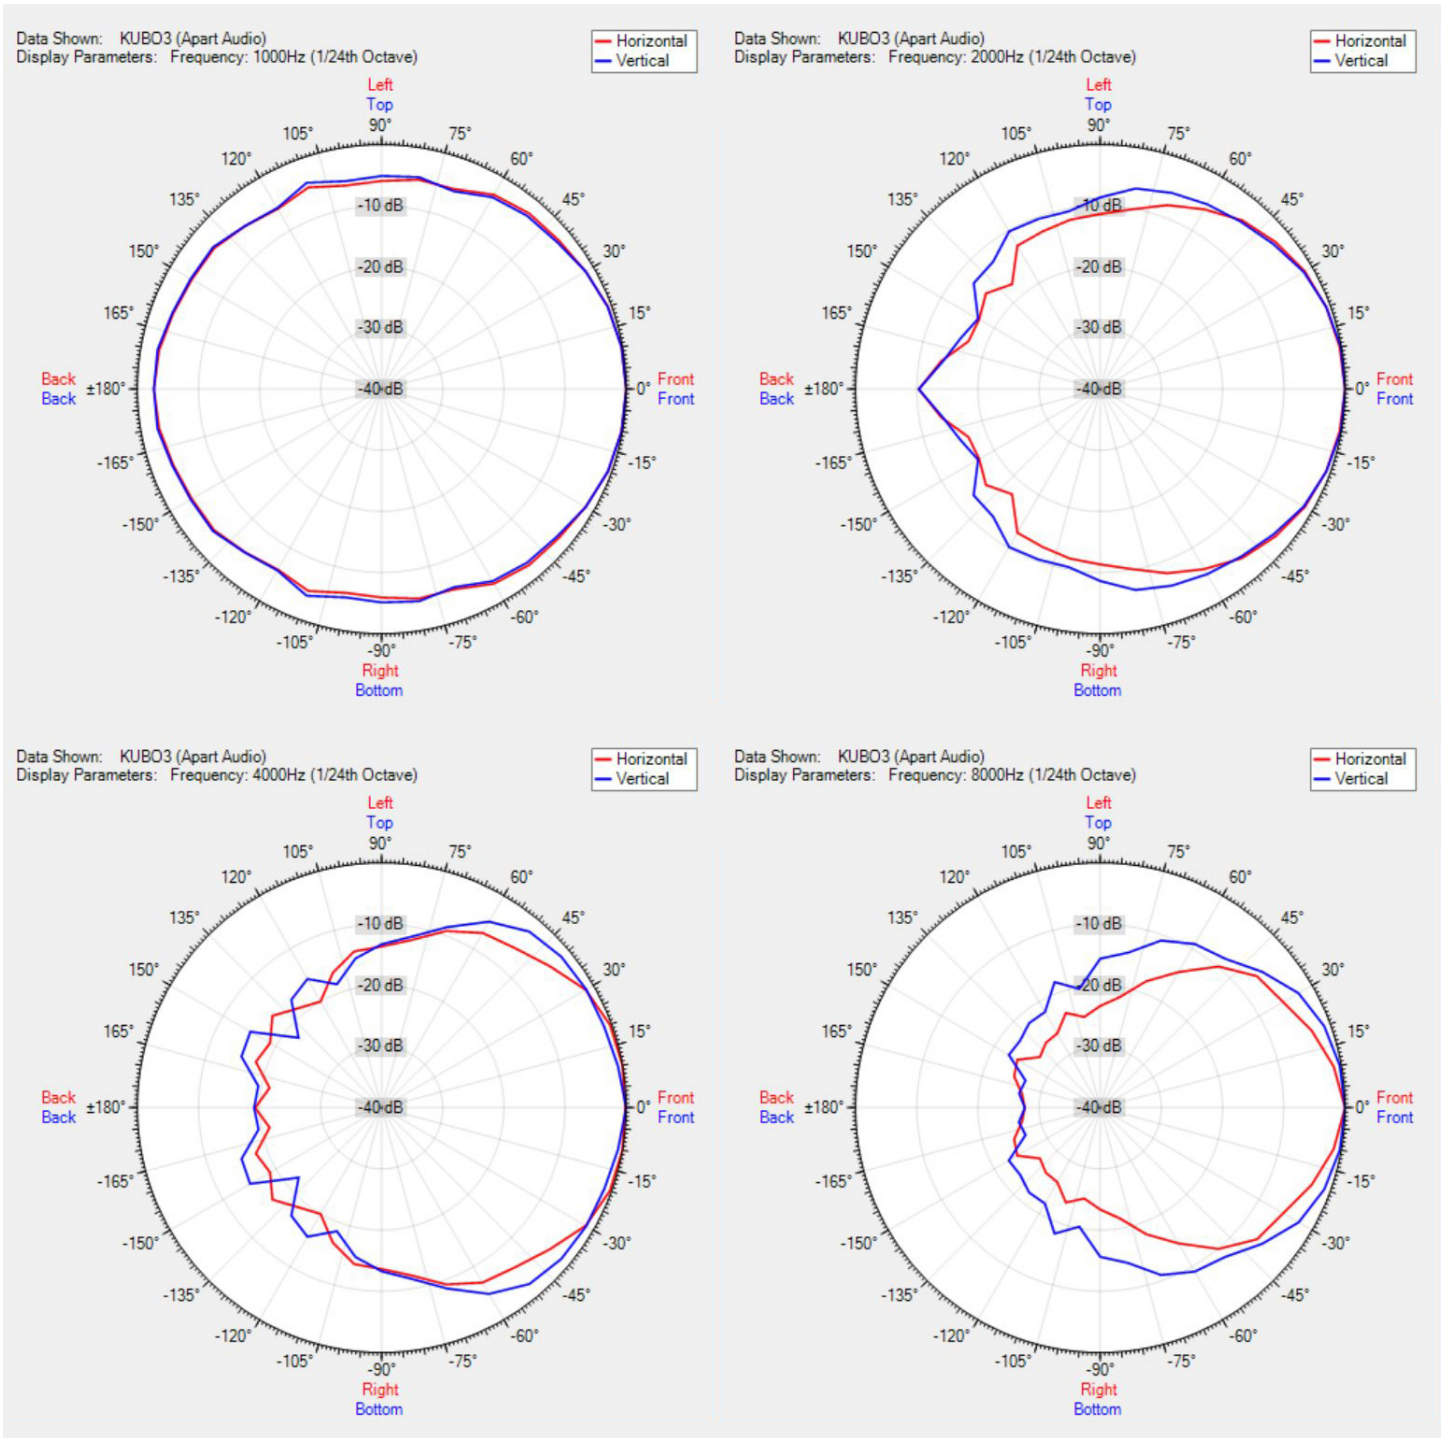

## KUBO3-BL

3" compact design full range cabinet loudspeaker, black

The compact KUBO3 design loudspeaker comes with a 3" full range driver unit and bass reflex port providing a fast and dynamic bass response. The exceptional symmetrical cube-shaped designed KUBO3 produces 40 watts dynamic power at 8 ohms. The K-Mount bracket combined with the carefully designed fixing K-bolts grant you a safe and comfortable loudspeaker hook-up.

### TECHNICAL SPECIFICATIONS

height in mm	125	width in mm	131
depth in mm	109	loudspeaker system	full range
woofer size in inch	3	woofer cone material	polypropylene
mounting system	U-bracket	colour	black / white
impedance (ohms)	8	low impedance dynamic power in watts	40
low impedance RMS power in watts	25	SPL 1W/1m in dB	89
max SPL 1m in dB	101	frequency response in Hz	94 - 20K
main construction material	ABS plastic	grille main material	steel
IP rating		Horizontal dispersion angle 1000 Hz	180°
Vertical dispersion angle 1000 Hz	180°	closest RAL colour (subject to deviations)	RAL9016 (W) / RAL9011 (BL)
Net weight product (kg)	0,97		

## POLAR PLOTS

MORE PICTURES