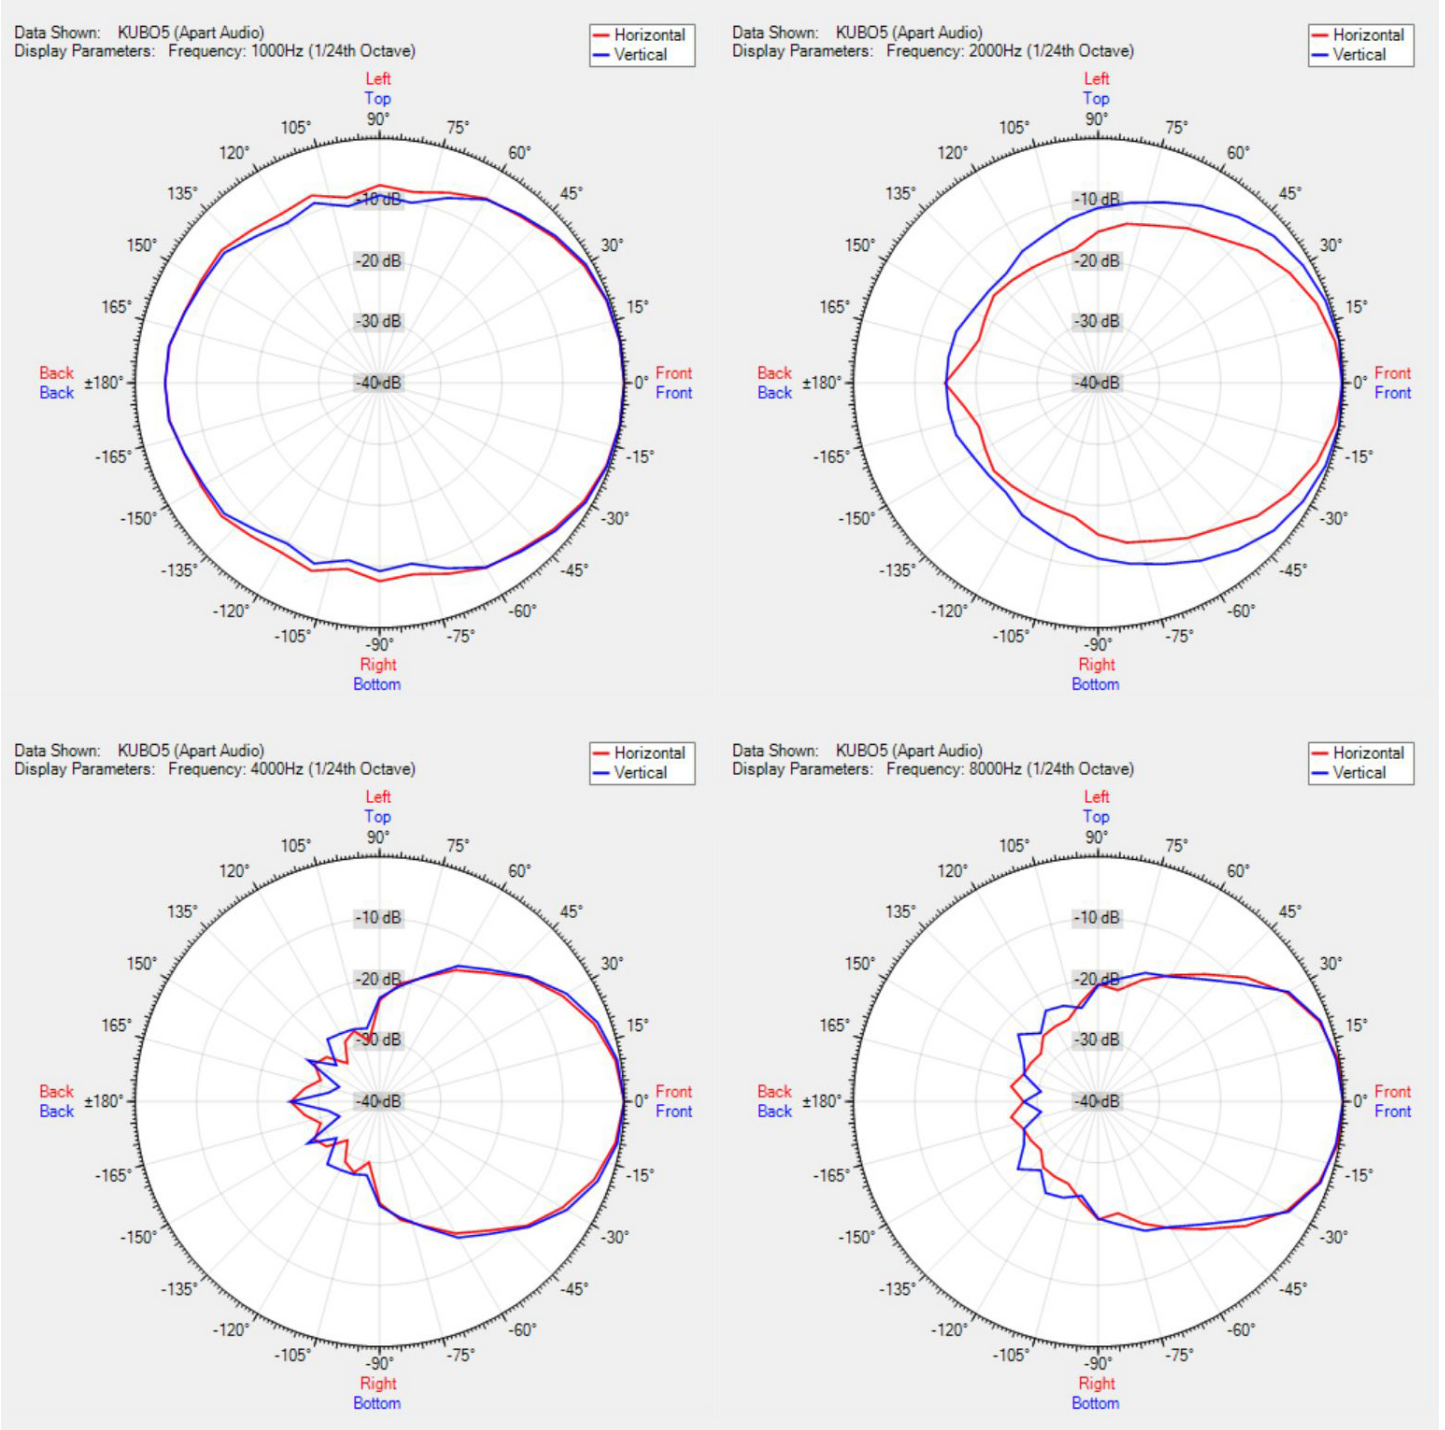

KUBO5-BL

5.25" Compact design two-way
loudspeaker, black

KUBO5 is a 5.25" two-way loudspeaker with integrated bass reflex port providing a dynamic and fast bass response. The unseen original and timeless KUBO cabinet produces 80 watts dynamic power at 8 ohms. Multiple KUBO loudspeakers can easily be daisy chained via the in & link connection with euroblock connectors.

The K-Mount bracket & fixing K-bolts offer a safe and comfortable loudspeaker hook-up. The easy cable management and 140° vertical or horizontal mounting possibility allows you to install the KUBO5 everywhere on any type of wall or ceiling. The intuitive end-caps are very installer-friendly and are kept in place by 14 integrated strong neodymium magnets, hiding all connections and bracket hardware on both sides. KUBO will blend audio in with any kind of interior and architect designed environment.

TECHNICAL SPECIFICATIONS

height in mm	155	width in mm	164
depth in mm	136	loudspeaker system	2-way
woofer size in inch	5.25	woofer cone material	coated paper
tweeter size in inch	1	mounting system	U-bracket
colour	black / white	impedance (ohms)	8
low impedance dynamic power in watts	80	low impedance RMS power in watts	50
SPL 1W/1m in dB	92	max SPL 1m in dB	106
frequency response in Hz	94 - 20K	main construction material	ABS plastic
grille main material	steel	IP rating	
Horizontal dispersion angle 1000 Hz	180°	Vertical dispersion angle 1000 Hz	180°
closest RAL colour (subject to deviations)	RAL9016 (W) / RAL9011 (BL)	Net weight product (kg)	1,70

POLAR PLOTS

MORE PICTURES

ACCESSORIES

LRAPRE-BL

Premium light rail adaptor KUBO3/5,SDQ5P,OVO5, pack of 2

LRABAS-BL

Basic light rail adaptor KUBO3/5, SDQ5P, OVO5, pack of 10