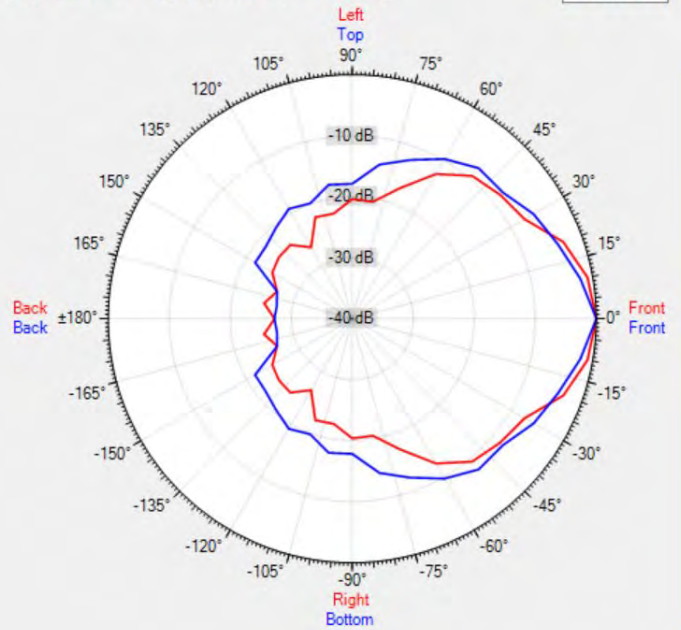

Data Shown: KUBO5T (Apart Audio)
Display Parameters: Frequency: 8000Hz (1/24th Octave)

Horizontal
Vertical