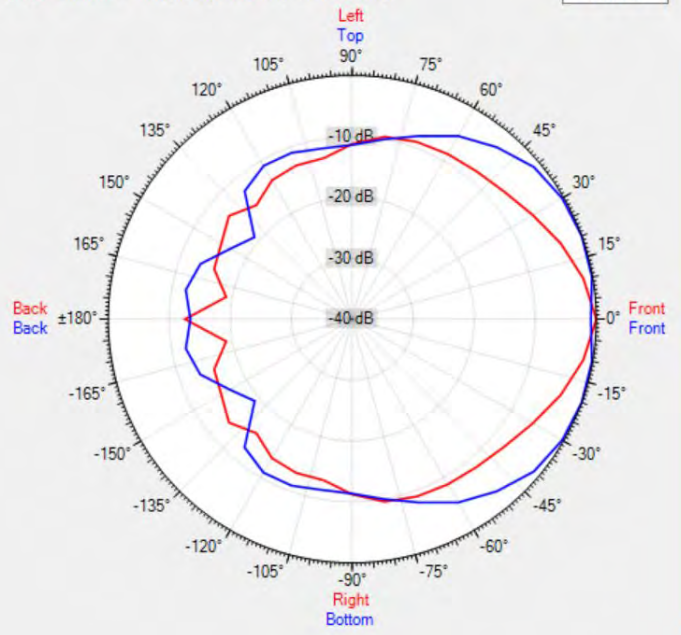

TECHNICAL SPECIFICATIONS

| | | | |
|--|----------------------------|--------------------------------------|-----------------|
| height in mm | 155 | width in mm | 164 |
| depth in mm | 136 | loudspeaker system | 2-way |
| woofer size in inch | 5.25 | woofer cone material | coated paper |
| tweeter size in inch | 1 | mounting system | U-bracket |
| colour | black / white | 100V transformer power taps in watts | 30 - 15 - 6 - 3 |
| 70V transformer power taps in watts | 30 - 15 - 7.5 - 3 - 1.5 | impedance (ohms) | 16 |
| low impedance dynamic power in watts | 80 | low impedance RMS power in watts | 50 |
| SPL 1W/1m in dB | 92 | max SPL 1m in dB | 106 |
| frequency response in Hz | 94 - 20K | main construction material | ABS plastic |
| grille main material | steel | IP rating | |
| Horizontal dispersion angle 1000 Hz | 180° | Vertical dispersion angle 1000 Hz | 180° |
| closest RAL colour (subject to deviations) | RAL9016 (W) / RAL9011 (BL) | Net weight product (kg) | 2,05 |

POLAR PLOTS

Data Shown: KUBO5T (Apart Audio)
Display Parameters: Frequency: 1000Hz (1/24th Octave)

Horizontal
Vertical

Data Shown: KUBO5T (Apart Audio)
Display Parameters: Frequency: 2000Hz (1/24th Octave)

Horizontal
Vertical

Data Shown: KUBO5T (Apart Audio)
Display Parameters: Frequency: 4000Hz (1/24th Octave)

Horizontal
Vertical

Data Shown: KUBO5T (Apart Audio)
Display Parameters: Frequency: 8000Hz (1/24th Octave)