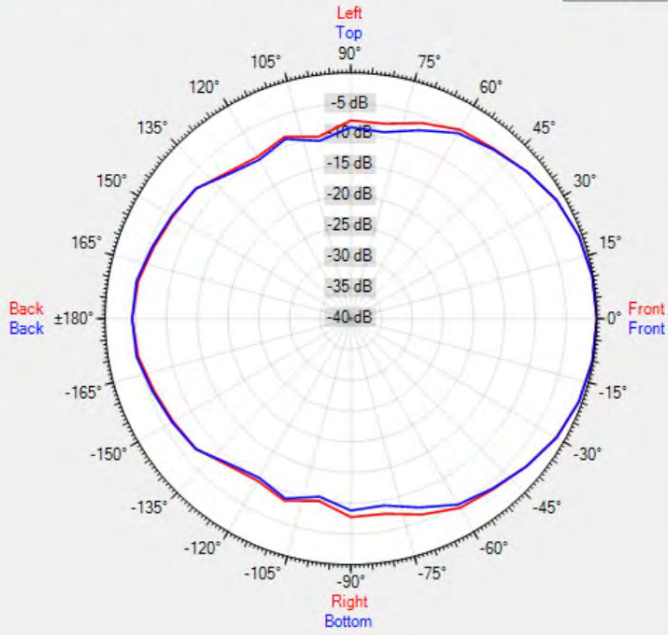

KUBO5T-BL

5.25" Compact design two-way loudspeaker, black

The stylish and subtle cube-shaped designed KUBO5T is a 5.25" two-way compact loudspeaker with bass reflex port. It can be used as a 70/100 volt or low impedance 16 ohms loudspeaker producing up to 80 watts dynamic power. The K-Mount bracket offers easy cable management and 140° vertical or horizontal mounting flexibility. Combined with the special designed fixing K-bolts you can install the loudspeaker in a safe and comfortable way on any type of wall or ceiling.

TECHNICAL SPECIFICATIONS

| | | | |
|--|----------------------------|--------------------------------------|-----------------|
| height in mm | 155 | width in mm | 164 |
| depth in mm | 136 | loudspeaker system | 2-way |
| woofer size in inch | 5.25 | woofer cone material | coated paper |
| tweeter size in inch | 1 | mounting system | U-bracket |
| colour | black / white | 100V transformer power taps in watts | 30 - 15 - 6 - 3 |
| 70V transformer power taps in watts | 30 - 15 - 7.5 - 3 - 1.5 | impedance (ohms) | 16 |
| low impedance dynamic power in watts | 80 | low impedance RMS power in watts | 50 |
| SPL 1W/1m in dB | 92 | max SPL 1m in dB | 106 |
| frequency response in Hz | 94 - 20K | main construction material | ABS plastic |
| grille main material | steel | IP rating | |
| Horizontal dispersion angle 1000 Hz | 180° | Vertical dispersion angle 1000 Hz | 180° |
| closest RAL colour (subject to deviations) | RAL9016 (W) / RAL9011 (BL) | Net weight product (kg) | 2,05 |

POLAR PLOTS

Data Shown: KUBO5T (Apart Audio)
Display Parameters: Frequency: 1000Hz (1/24th Octave)

Horizontal
Vertical

Data Shown: KUBO5T (Apart Audio)
Display Parameters: Frequency: 2000Hz (1/24th Octave)