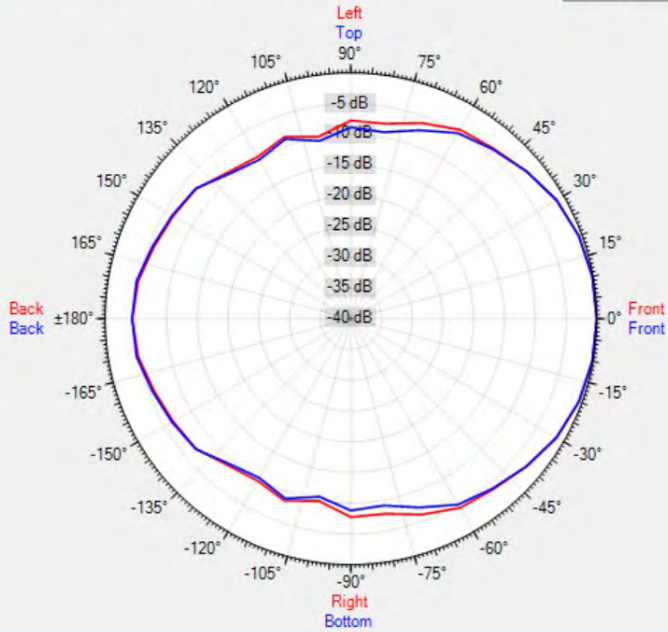

KUBO5T-BL

5.25" Compact design two-way loudspeaker, black

The stylish and subtle cube-shaped designed KUBO5T is a 5.25" two-way compact loudspeaker with bass reflex port. It can be used as a 70/100 volt or low impedance 16 ohms loudspeaker producing up to 80 watts dynamic power. The K-Mount bracket offers easy cable management and 140° vertical or horizontal mounting flexibility. Combined with the special designed fixing K-bolts you can install the loudspeaker in a safe and comfortable way on any type of wall or ceiling.

TECHNICAL SPECIFICATIONS

| | | | |
|--|----------------------------|--------------------------------------|-----------------|
| height in mm | 155 | width in mm | 164 |
| depth in mm | 136 | loudspeaker system | 2-way |
| woofer size in inch | 5.25 | woofer cone material | coated paper |
| tweeter size in inch | 1 | mounting system | U-bracket |
| colour | black / white | 100V transformer power taps in watts | 30 - 15 - 6 - 3 |
| 70V transformer power taps in watts | 30 - 15 - 7.5 - 3 - 1.5 | impedance (ohms) | 16 |
| low impedance dynamic power in watts | 80 | low impedance RMS power in watts | 50 |
| SPL 1W/1m in dB | 92 | max SPL 1m in dB | 106 |
| frequency response in Hz | 94 - 20K | main construction material | ABS plastic |
| grille main material | steel | IP rating | |
| Horizontal dispersion angle 1000 Hz | 180° | Vertical dispersion angle 1000 Hz | 180° |
| closest RAL colour (subject to deviations) | RAL9016 (W) / RAL9011 (BL) | Net weight product (kg) | 2,05 |

POLAR PLOTS

Data Shown: KUBO5T (Apart Audio)
Display Parameters: Frequency: 1000Hz (1/24th Octave)

Horizontal
Vertical

Data Shown: KUBO5T (Apart Audio)
Display Parameters: Frequency: 2000Hz (1/24th Octave)