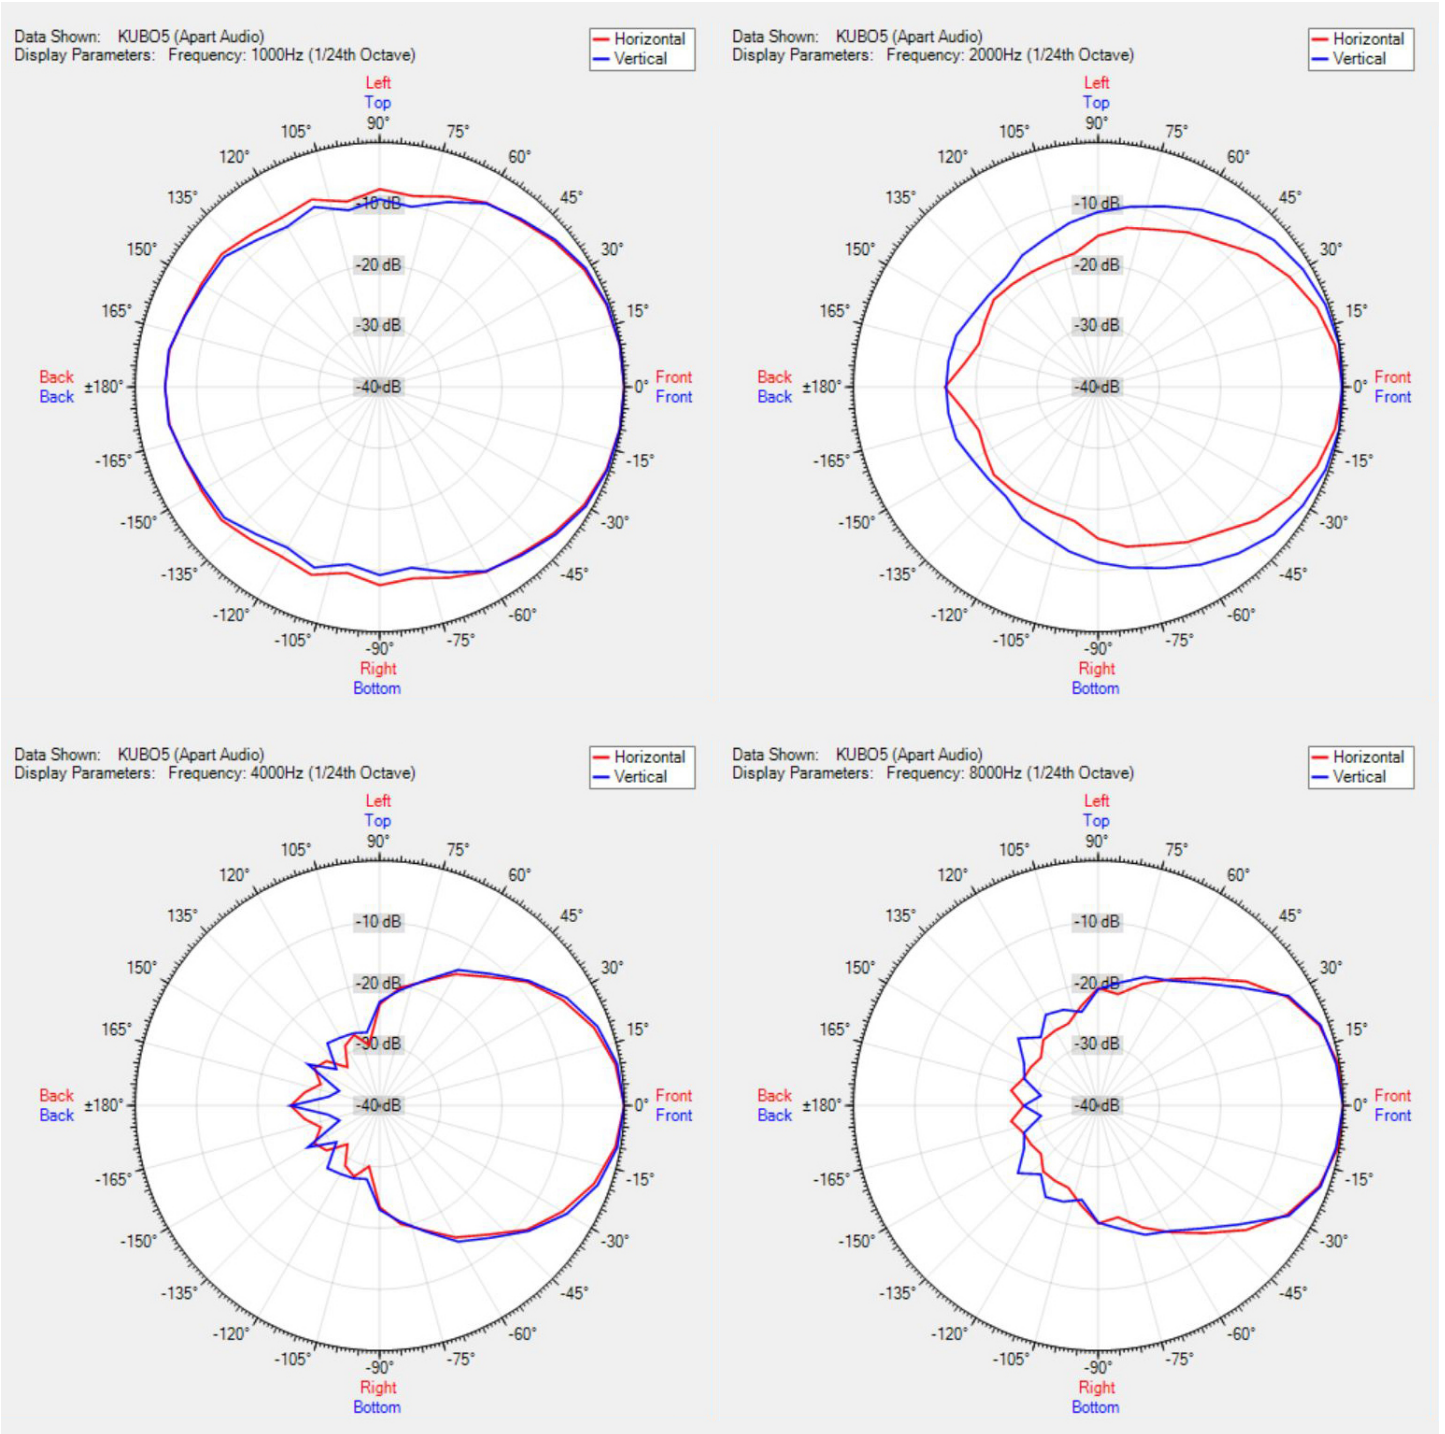

KUBO5-BL

5.25" Compact design two-way
loudspeaker, black

KUBO5 is a 5.25" two-way loudspeaker with integrated bass reflex port providing a dynamic and fast bass response. The unseen original and timeless KUBO cabinet produces 80 watts dynamic power at 8 ohms. Multiple KUBO loudspeakers can easily be daisy chained via the in & link connection with euroblock connectors.

The K-Mount bracket & fixing K-bolts offer a safe and comfortable loudspeaker hook-up. The easy cable management and 140° vertical or horizontal mounting possibility allows you to install the KUBO5 everywhere on any type of wall or ceiling. The intuitive end-caps are very installer-friendly and are kept in place by 14 integrated strong neodymium magnets, hiding all connections and bracket hardware on both sides. KUBO will blend audio in with any kind of interior and architect designed environment.

TECHNICAL SPECIFICATIONS

height in mm	155	width in mm	164
depth in mm	136	loudspeaker system	2-way
woofer size in inch	5.25	woofer cone material	coated paper
tweeter size in inch	1	mounting system	U-bracket
colour	black / white	impedance (ohms)	8
low impedance dynamic power in watts	80	low impedance RMS power in watts	50
SPL 1W/1m in dB	92	max SPL 1m in dB	106
frequency response in Hz	94 - 20K	main construction material	ABS plastic
grille main material	steel	IP rating	
Horizontal dispersion angle 1000 Hz	180°	Vertical dispersion angle 1000 Hz	180°
closest RAL colour (subject to deviations)	RAL9016 (W) / RAL9011 (BL)	Net weight product (kg)	1,70

POLAR PLOTS