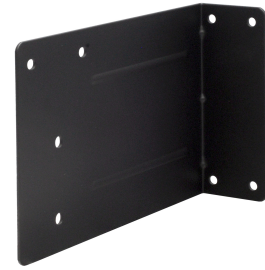

## MASKL-BL

L-shaped side bracket for MASK4-BL  
/ MASK6-BL

The MASKL bracket combined with a MASK bracket makes it possible to install a MASK4 or MASK6 loudspeaker in a full 90° angle. This is a handy feature for installation in churches, auditoria, ..

The L-brackets are custom-designed to fit the base of the MASK4/MASK6 Intelli-Mount brackets, and guarantee a perfect installation.

### TECHNICAL SPECIFICATIONS

height in mm	185	width in mm	50
depth in mm	130	colour	black / white

MORE PICTURES