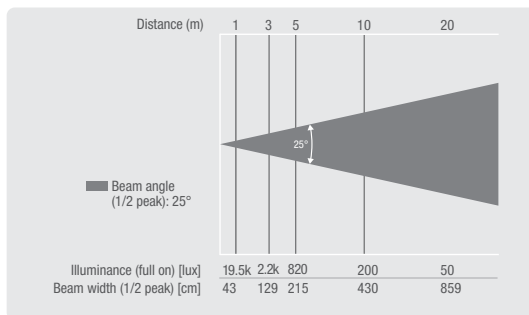

## PAR 64 CAN Q 8W BS

18 x 8W QUAD COLOUR LED RGBW PAR LIGHT IN BLACK OR POLISHED HOUSING

- ▶ 18 x 8 W Ultra High Power QUAD RGBW LEDs
- ▶ RGBW for perfect mixing of solid and pastel colours
- ▶ Operated via DMX, in master/slave Mode or standalone Mode
- ▶ Integrated microphone for sound control
- ▶ Simple to operate using the four buttons and LED Display
- ▶ Double brackets included as standard
- ▶ Rugged compact aluminum housing

### PHOTOMETRICAL DATA

Standalone Modes:	Colour Fade, Colour Jump, Master / Slave Mode, Sound Control, Static Colour
Controls:	Enter, Mode, Value Up, Value Down
Indicators:	LED Display
Operating Voltage:	110 V AC - 250 V AC
Power Consumption:	180 W
Power Connector:	Power Cord With Safety Plug (Type E / CEE 7/7)
Housing Material:	Aluminium
Cabinet Colour:	Black / Polished
Cooling:	Fan
Dimensions (W x H x L):	260 x 270 x 305 mm
Weight:	3.5 kg