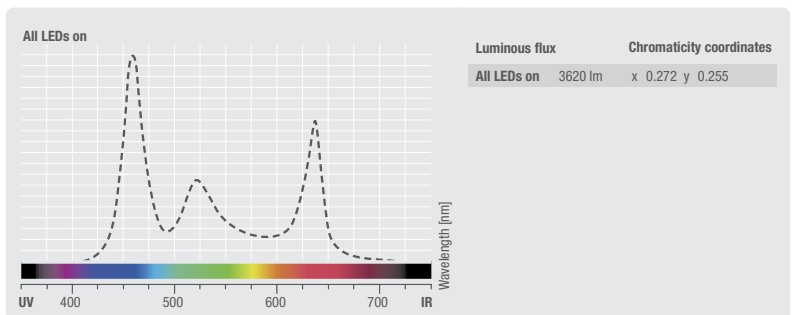

## PAR 64 CAN Q 8W BS

18 x 8W QUAD COLOUR LED RGBW PAR LIGHT IN BLACK OR POLISHED HOUSING

- ▶ 18 x 8 W Ultra High Power QUAD RGBW LEDs
- ▶ RGBW for perfect mixing of solid and pastel colours
- ▶ Operated via DMX, in master/slave Mode or standalone Mode
- ▶ Integrated microphone for sound control
- ▶ Simple to operate using the four buttons and LED Display
- ▶ Double brackets included as standard
- ▶ Rugged compact aluminum housing

### PHOTOMETRICAL DATA

### SPECIFICATIONS

Product Number:	CLP64Q8WBS / CLP64Q8WPS
Product Type:	Indoor, PAR64
Type:	Indoor
Colour Spectrum:	RGBW
Number Of LEDs:	18
LED Type:	8 W QUAD Colour
Dispersion:	25 °
DMX Input / Output:	XLR 3-Pin Male / XLR 3-Pin Female
DMX Mode:	2, 3, 4, 7-Channel
DMX Functions:	Colour Fade, Master Dimmer, RGBW, Sound Control, Colour Jump, Strobe

Standalone Modes:	Colour Fade, Colour Jump, Master / Slave Mode, Sound Control, Static Colour
Controls:	Enter, Mode, Value Up, Value Down
Indicators:	LED Display
Operating Voltage:	110 V AC - 250 V AC
Power Consumption:	180 W
Power Connector:	Power Cord With Safety Plug (Type E / CEE 7/7)
Housing Material:	Aluminium
Cabinet Colour:	Black / Polished
Cooling:	Fan
Dimensions (W x H x L):	260 x 270 x 305 mm
Weight:	3.5 kg