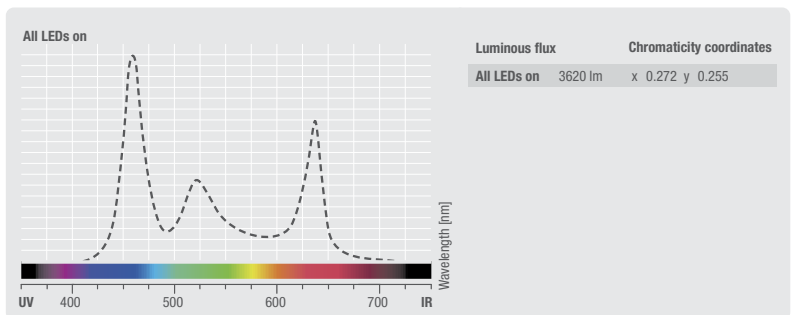

PAR 64 CAN Q 8W BS

18 x 8W QUAD COLOUR LED RGBW PAR LIGHT IN BLACK OR POLISHED HOUSING

- ▶ 18 x 8 W Ultra High Power QUAD RGBW LEDs
- ▶ RGBW for perfect mixing of solid and pastel colours
- ▶ Operated via DMX, in master/slave Mode or standalone Mode
- ▶ Integrated microphone for sound control
- ▶ Simple to operate using the four buttons and LED Display
- ▶ Double brackets included as standard
- ▶ Rugged compact aluminum housing

PHOTOMETRICAL DATA

SPECIFICATIONS

Product Number:	CLP64Q8WBS / CLP64Q8WPS
Product Type:	Indoor, PAR64
Type:	Indoor
Colour Spectrum:	RGBW
Number Of LEDs:	18
LED Type:	8 W QUAD Colour
Dispersion:	25 °
DMX Input / Output:	XLR 3-Pin Male / XLR 3-Pin Female
DMX Mode:	2, 3, 4, 7-Channel
DMX Functions:	Colour Fade, Master Dimmer, RGBW, Sound Control, Colour Jump, Strobe

Standalone Modes:	Colour Fade, Colour Jump, Master / Slave Mode, Sound Control, Static Colour
Controls:	Enter, Mode, Value Up, Value Down
Indicators:	LED Display
Operating Voltage:	110 V AC - 250 V AC
Power Consumption:	180 W
Power Connector:	Power Cord With Safety Plug (Type E / CEE 7/7)
Housing Material:	Aluminium
Cabinet Colour:	Black / Polished
Cooling:	Fan
Dimensions (W x H x L):	260 x 270 x 305 mm
Weight:	3.5 kg