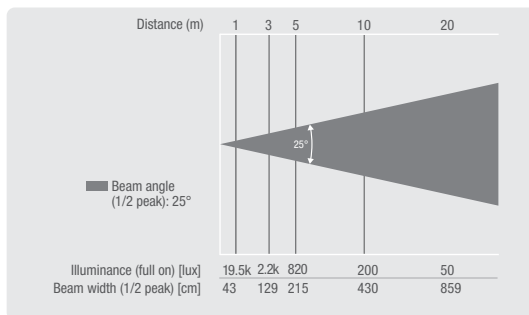

PAR 64 CAN Q 8W BS

18 x 8W QUAD COLOUR LED RGBW PAR LIGHT IN BLACK OR POLISHED HOUSING

- ▶ 18 x 8 W Ultra High Power QUAD RGBW LEDs
- ▶ RGBW for perfect mixing of solid and pastel colours
- ▶ Operated via DMX, in master/slave Mode or standalone Mode
- ▶ Integrated microphone for sound control
- ▶ Simple to operate using the four buttons and LED Display
- ▶ Double brackets included as standard
- ▶ Rugged compact aluminum housing

PHOTOMETRICAL DATA

SPECIFICATIONS

Product Number:	CLP64Q8WBS / CLP64Q8WPS
Product Type:	Indoor, PAR64
Type:	Indoor
Colour Spectrum:	RGBW
Number Of LEDs:	18
LED Type:	8 W QUAD Colour
Dispersion:	25 °
DMX Input / Output:	XLR 3-Pin Male / XLR 3-Pin Female
DMX Mode:	2, 3, 4, 7-Channel
DMX Functions:	Colour Fade, Master Dimmer, RGBW, Sound Control, Colour Jump, Strobe

Standalone Modes:	Colour Fade, Colour Jump, Master / Slave Mode, Sound Control, Static Colour
Controls:	Enter, Mode, Value Up, Value Down
Indicators:	LED Display
Operating Voltage:	110 V AC - 250 V AC
Power Consumption:	180 W
Power Connector:	Power Cord With Safety Plug (Type E / CEE 7/7)
Housing Material:	Aluminium
Cabinet Colour:	Black / Polished
Cooling:	Fan
Dimensions (W x H x L):	260 x 270 x 305 mm
Weight:	3.5 kg