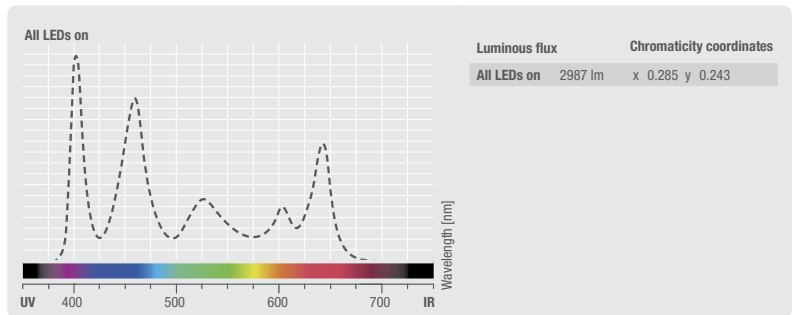

PAR 64 CAN RGBWA+UV 10 WBS / WPS

12 x 10W 6-IN-1 LED RGBWA+UV PAR LIGHT IN BLACK OR POLISHED HOUSING

- ▶ 12 x 10 W Ultra High Power 6 in 1 RGBWA+UV LEDs
- ▶ Highest flexibility for perfect mixing of solid and pastel colours to warm rich colours and ultra violet
- ▶ Flicker Free
- ▶ Operated via DMX, in master/slave Mode or standalone Mode
- ▶ Integrated microphone for sound control
- ▶ Simple to operate using the four buttons and LED Display
- ▶ Double brackets included as standard
- ▶ Rugged compact aluminum housing

PHOTOMETRICAL DATA

SPECIFICATIONS

Product Number:	CLP64RGBWU10WBS / CLP64RGBWU10WPS
Product Type:	LED PAR Lighting
Type:	Indoor
Colour Spectrum:	RGBWA+UV
Number Of LEDs:	12
LED Type:	10 W 6 in 1 colour
Dispersion:	25 °
DMX Input / Output:	XLR 3-Pin Male / XLR 3-Pin Female
DMX Mode:	3-Ch-1, 3-Ch-2, 2, 6, 9-Channel
DMX Functions:	Colour Fade, Master Dimmer, RGBWA+UV, Sound Control, Colour Jump, Strobe
Standalone Modes:	Colour Fade, Colour Macro, Colour Jump, Master / Slave Mode, Sound Control, Static Colour

Controls:	Enter, Mode, Value Up, Value Down
Indicators:	Backlit LCD
Operating Voltage:	100 V AC - 240 V AC, 50 - 60Hz
Power Consumption:	120 W
Power Connector:	Power Cord With Safety Plug (Type E / CEE 7/7)
Housing Material:	Aluminium
Cabinet Colour:	Black / Polished
Cooling:	Fan
Illuminance:	16,000 lx @ 1m
Dimensions (W x H x L):	260 x 280 x 300 mm
Weight:	3.7 kg