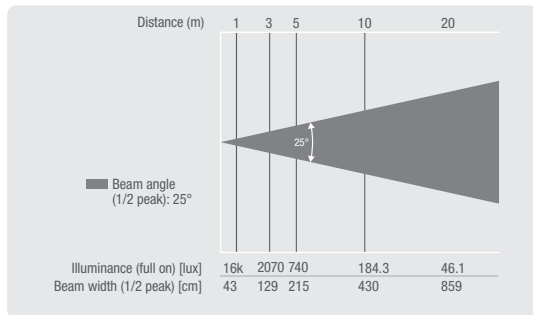

PAR 64 CAN RGBWA+UV 10 WBS / WPS

12 x 10W 6-IN-1 LED RGBWA+UV PAR LIGHT IN BLACK OR POLISHED HOUSING

- ▶ 12 x 10 W Ultra High Power 6 in 1 RGBWA+UV LEDs
- ▶ Highest flexibility for perfect mixing of solid and pastel colours to warm rich colours and ultra violet
- ▶ Flicker Free
- ▶ Operated via DMX, in master/slave Mode or standalone Mode
- ▶ Integrated microphone for sound control
- ▶ Simple to operate using the four buttons and LED Display
- ▶ Double brackets included as standard
- ▶ Rugged compact aluminum housing

PHOTOMETRICAL DATA

SPECIFICATIONS

Product Number:	CLP64RGBWU10WBS / CLP64RGBWU10WPS
Product Type:	LED PAR Lighting
Type:	Indoor
Colour Spectrum:	RGBWA+UV
Number Of LEDs:	12
LED Type:	10 W 6 in 1 colour
Dispersion:	25 °
DMX Input / Output:	XLR 3-Pin Male / XLR 3-Pin Female
DMX Mode:	3-Ch-1, 3-Ch-2, 2, 6, 9-Channel
DMX Functions:	Colour Fade, Master Dimmer, RGBWA+UV, Sound Control, Colour Jump, Strobe
Standalone Modes:	Colour Fade, Colour Macro, Colour Jump, Master / Slave Mode, Sound Control, Static Colour

Controls:	Enter, Mode, Value Up, Value Down
Indicators:	Backlit LCD
Operating Voltage:	100 V AC - 240 V AC, 50 - 60Hz
Power Consumption:	120 W
Power Connector:	Power Cord With Safety Plug (Type E / CEE 7/7)
Housing Material:	Aluminium
Cabinet Colour:	Black / Polished
Cooling:	Fan
Illuminance:	16,000 lx @ 1m
Dimensions (W x H x L):	260 x 280 x 300 mm
Weight:	3.7 kg