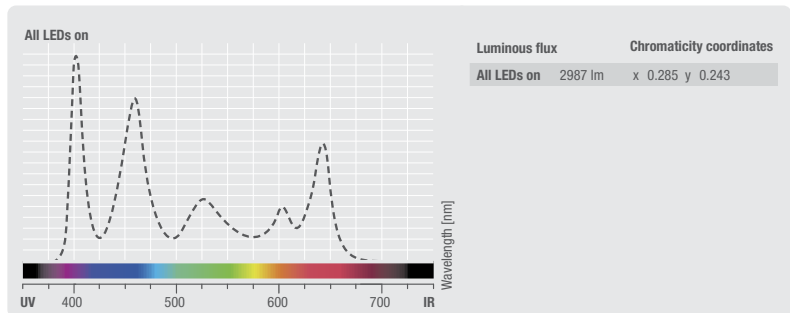

PAR 64 CAN RGBWA+UV 10 WBS / WPS

12 x 10W 6-IN-1 LED RGBWA+UV PAR LIGHT IN BLACK OR POLISHED HOUSING

- ▶ 12 x 10 W Ultra High Power 6 in 1 RGBWA+UV LEDs
- ▶ Highest flexibility for perfect mixing of solid and pastel colours to warm rich colours and ultra violet
- ▶ Flicker Free
- ▶ Operated via DMX, in master/slave Mode or standalone Mode
- ▶ Integrated microphone for sound control
- ▶ Simple to operate using the four buttons and LED Display
- ▶ Double brackets included as standard
- ▶ Rugged compact aluminum housing

PHOTOMETRICAL DATA

SPECIFICATIONS

Product Number:	CLP64RGBWU10WBS / CLP64RGBWU10WPS
Product Type:	LED PAR Lighting
Type:	Indoor
Colour Spectrum:	RGBWA+UV
Number Of LEDs:	12
LED Type:	10 W 6 in 1 colour
Dispersion:	25 °
DMX Input / Output:	XLR 3-Pin Male / XLR 3-Pin Female
DMX Mode:	3-Ch-1, 3-Ch-2, 2, 6, 9-Channel
DMX Functions:	Colour Fade, Master Dimmer, RGBWA+UV, Sound Control, Colour Jump, Strobe
Standalone Modes:	Colour Fade, Colour Macro, Colour Jump, Master / Slave Mode, Sound Control, Static Colour

Controls:	Enter, Mode, Value Up, Value Down
Indicators:	Backlit LCD
Operating Voltage:	100 V AC - 240 V AC, 50 - 60Hz
Power Consumption:	120 W
Power Connector:	Power Cord With Safety Plug (Type E / CEE 7/7)
Housing Material:	Aluminium
Cabinet Colour:	Black / Polished
Cooling:	Fan
Illuminance:	16,000 lx @ 1m
Dimensions (W x H x L):	260 x 280 x 300 mm
Weight:	3.7 kg