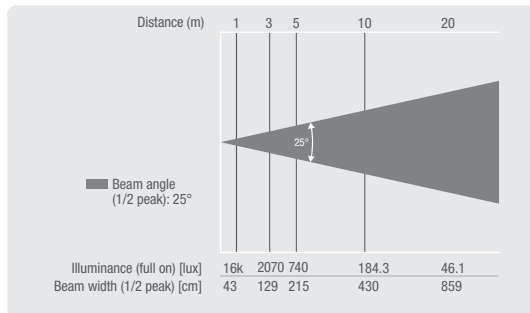

PAR 64 CAN RGBWA+UV 10 WBS / WPS

12 x 10W 6-IN-1 LED RGBWA+UV PAR LIGHT IN BLACK OR POLISHED HOUSING

- ▶ 12 x 10 W Ultra High Power 6 in 1 RGBWA+UV LEDs
- ▶ Highest flexibility for perfect mixing of solid and pastel colours to warm rich colours and ultra violet
- ▶ Flicker Free
- ▶ Operated via DMX, in master/slave Mode or standalone Mode
- ▶ Integrated microphone for sound control
- ▶ Simple to operate using the four buttons and LED Display
- ▶ Double brackets included as standard
- ▶ Rugged compact aluminum housing

PHOTOMETRICAL DATA

SPECIFICATIONS

Product Number:	CLP64RGBWU10WBS / CLP64RGBWU10WPS
Product Type:	LED PAR Lighting
Type:	Indoor
Colour Spectrum:	RGBWA+UV
Number Of LEDs:	12
LED Type:	10 W 6 in 1 colour
Dispersion:	25 °
DMX Input / Output:	XLR 3-Pin Male / XLR 3-Pin Female
DMX Mode:	3-Ch-1, 3-Ch-2, 2, 6, 9-Channel
DMX Functions:	Colour Fade, Master Dimmer, RGBWA+UV, Sound Control, Colour Jump, Strobe
Standalone Modes:	Colour Fade, Colour Macro, Colour Jump, Master / Slave Mode, Sound Control, Static Colour

Controls:	Enter, Mode, Value Up, Value Down
Indicators:	Backlit LCD
Operating Voltage:	100 V AC - 240 V AC, 50 - 60Hz
Power Consumption:	120 W
Power Connector:	Power Cord With Safety Plug (Type E / CEE 7/7)
Housing Material:	Aluminium
Cabinet Colour:	Black / Polished
Cooling:	Fan
Illuminance:	16,000 lx @ 1m
Dimensions (W x H x L):	260 x 280 x 300 mm
Weight:	3.7 kg