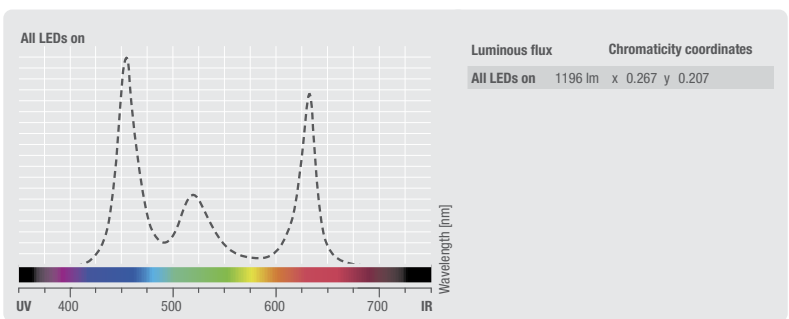

OUTDOOR PAR TRI 12 IP 65

12 x 3 W TRI COLOUR
LED OUTDOOR PAR CAN RGB IN BLACK HOUSING

FEATURES

- ▶ 12 x 3 W High Power TRI RGB LEDs
- ▶ IP65 for outdoor use
- ▶ Operated via DMX, in master/slave Mode or standalone Mode
- ▶ Simple to operate using the four buttons and LED Display
- ▶ Double brackets included as standard
- ▶ Rugged compact metal housing

PHOTOMETRICAL DATA

SPECIFICATIONS

Product Number:	CLPSTTRI12IP	Controls:	Mode, Value Up, Value Down, Enter
Product Type:	LED PAR Lighting	Indicators:	LED Display
Type:	Outdoor	Operating Voltage:	110 V AC - 250 V AC
Colour Spectrum:	RGB	Power Consumption:	50 W
Number Of LEDs:	12	Power Connector:	3-Pin special Connector, Screwable
LED Type:	3W Tri-Colour	Housing Material:	Metal
Dispersion:	25°	Cabinet Colour:	Black
DMX Input / Output:	3-Pin Special Connector, Screwable	Cooling:	Convection
DMX Mode:	3 Ch-1, 3 Ch-2, 2, 6-Channel	Protection Class IP:	65
DMX Functions:	RGB, Colour Fade, Colour Jump, Strobe, Colour Macro	Illuminance:	5,900 lx @ 1m
Standalone Modes:	Static Colour, Colour Change, Colour Fade, Master / Slave Mode	Dimensions (W x H x L):	203 x 203 x 193 mm (Excluding Mounting Bracket)
		Weight:	4.25 kg