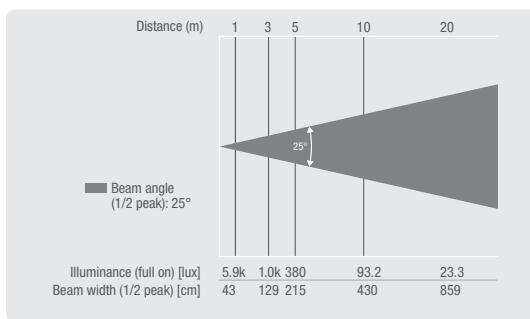

OUTDOOR PAR TRI 12 IP 65

12 x 3 W TRI COLOUR
LED OUTDOOR PAR CAN RGB IN BLACK HOUSING

FEATURES

- ▶ 12 x 3 W High Power TRI RGB LEDs
- ▶ IP65 for outdoor use
- ▶ Operated via DMX, in master/slave Mode or standalone Mode
- ▶ Simple to operate using the four buttons and LED Display
- ▶ Double brackets included as standard
- ▶ Rugged compact metal housing

PHOTOMETRICAL DATA

SPECIFICATIONS

Product Number:	CLPSTTRI12IP	Controls:	Mode, Value Up, Value Down, Enter
Product Type:	LED PAR Lighting	Indicators:	LED Display
Type:	Outdoor	Operating Voltage:	110 V AC - 250 V AC
Colour Spectrum:	RGB	Power Consumption:	50 W
Number Of LEDs:	12	Power Connector:	3-Pin special Connector, Screwable
LED Type:	3W Tri-Colour	Housing Material:	Metal
Dispersion:	25°	Cabinet Colour:	Black
DMX Input / Output:	3-Pin Special Connector, Screwable	Cooling:	Convection
DMX Mode:	3 Ch-1, 3 Ch-2, 2, 6-Channel	Protection Class IP:	65
DMX Functions:	RGB, Colour Fade, Colour Jump, Strobe, Colour Macro	Illuminance:	5,900 lx @ 1m
Standalone Modes:	Static Colour, Colour Change, Colour Fade, Master / Slave Mode	Dimensions (W x H x L):	203 x 203 x 193 mm (Excluding Mounting Bracket)
		Weight:	4.25 kg