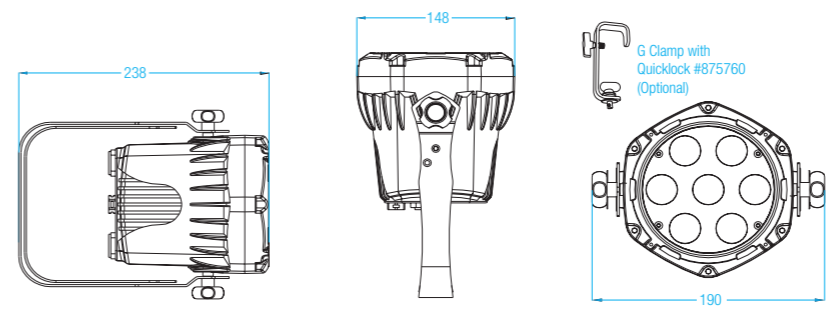

QUADCOLOR MINI PAR

COMPACT RGBW FIXTURE

SOLID IP65 HOUSING

- 30° BEAM ANGLE
- SOLID HOUSING
- IP65
- DOUBLE BRACKET FOR FLOOR AND TRUSS MOUNTING
- 'FLICKER FREE' OPERATION
- INTENSE COLORS DUE TO SPECIALLY SELECTED LEDs
- CLEAR MENU STRUCTURE FOR OPERATION SETTINGS

Flux out: 607.8 lm

Height	Eavg,Emax	Angle: 30°	Diameter
3m	44.20,77.84fc 475.8,837.8lx		123.71cm
4m	24.86,43.78fc 267.6,471.3lx		164.94cm
5m	15.91,28.02fc 171.3,301.6lx		206.18cm
6m	11.05,19.46fc 118.9,209.5lx		247.42cm
7m	8.119,14.30fc 87.39,153.9lx		288.65cm

FACTSHEET	
DMX channels	3, 4, 5, 6 or 11 channels
Beam angle	30°
Power supply	100 - 240 VAC
Power consumption	Max. 56 Watt
Cooling	Convection
DMX connection	3p XLR in & out
Dimensions	190 x 148 x 238 mm (lxwxh)
Weight	2,5 Kg
Certification	CE, RoHS
Item number	156120
Included items	Power cable schuko - IP65 DMX cable XLR3 male & female - IP65
IP rating	IP65
Optional accessoires	Barndoor