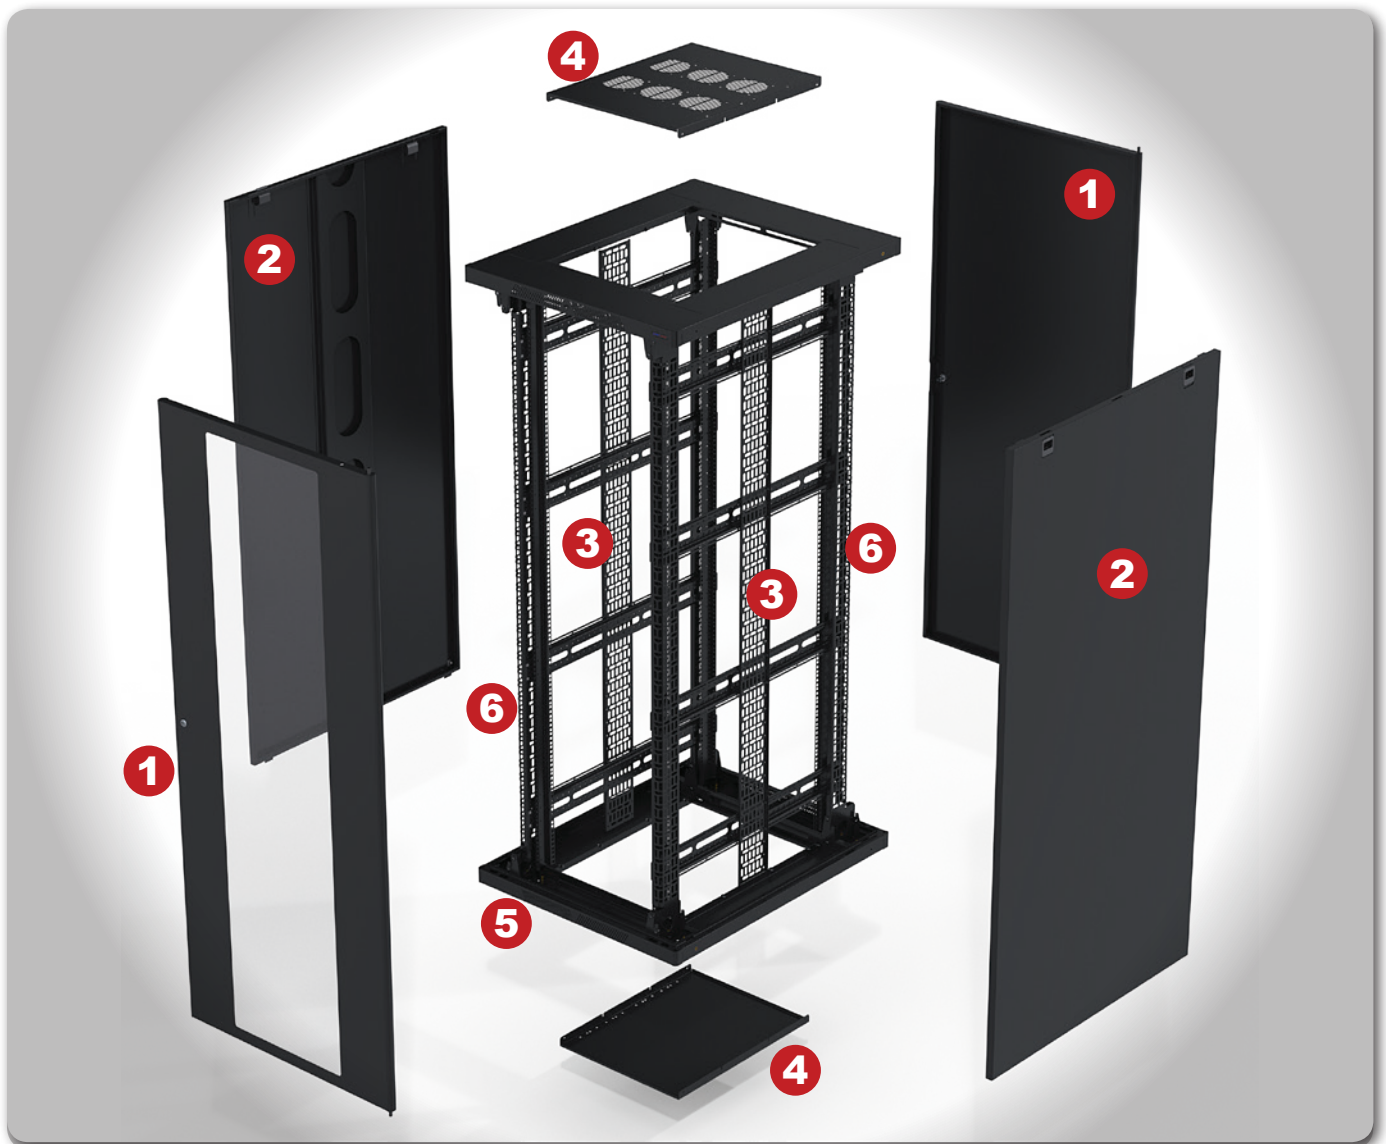

R4108 / R4108 Series

Width x Depth	800mm x 1000mm / 32" x 40"
Available Unit Sizes:	22U, 32U, 37U, 42U or 47U
Mounting Depths:	Min: 150mm / 5.9" Max: 900mm / 35.4"
Available Front Doors:	Glass or Perforated Steel

Available Sizes (Width x Depth):
600x600mm (24"x24") / 600x800mm (24"x32")
600x1000mm (24"x40")
800x800mm (32"x32") / 800x1000mm (32"x40")

Available Unit Sizes:
22U, 32U, 37U, 42U and 47U

Custom sizes and colours available

1 Front & Back Doors

- Can be removed or rotated
- Magnetic door handles
- Glass, plain or vented steel doors

2 Side Panels

- Easy to open with slam latches
- Removable
- Optional locks

3 Cable Management

- Four integral vertical cable management bars
- Optional horizontal cable trays

4 Customisable

- Modular Top & Bottom Units
- From 6U to 18U available on the top and the bottom of each enclosure

5_a 50mm Castors