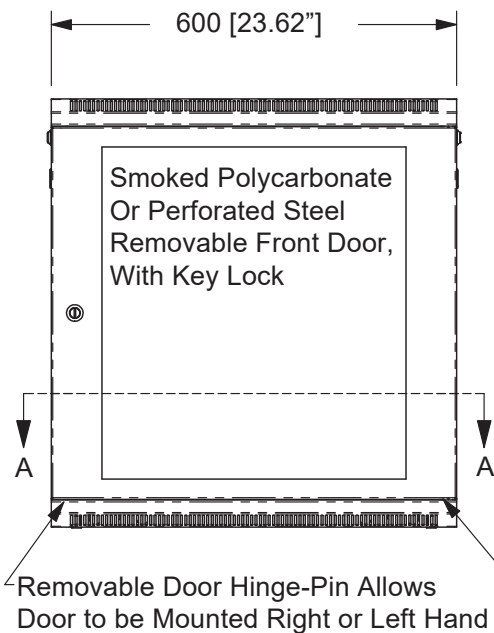

R6600 Series: 600mm / 24" Deep Wall Mounts Enclosures