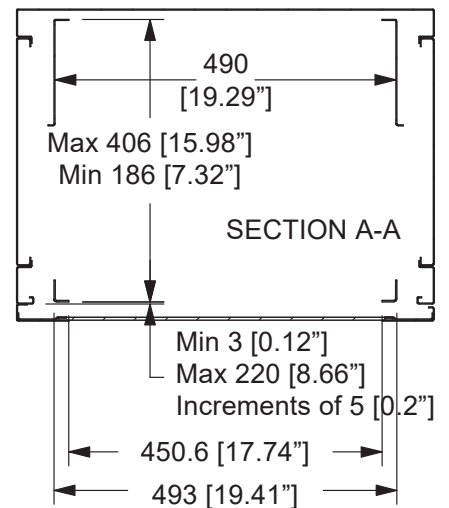

Optional Castors and Adjustable Feet

An optional base with M8 threaded holes is available in order to easily mount castors or adjustable feet on the R6400 & R6600 Series enclosures.

Available Unit Sizes:	6U, 9U, 12U or 18U
Available Depths:	400mm / 18" or 600mm / 24"
Width:	600mm / 24"

R6400 Series: 400mm / 18" Deep Wall Mounts Enclosures

Part No.	H
R6406	366.7 [14.44"]
R6409	500 [19.68"]
R6412	633.4 [24.94"]
R6418	900 [35.43"]

R6600 Series: 600mm / 24" Deep Wall Mounts Enclosures

	Part No.	Finish	Nbr. of Units	Door Type	Rail Thread
	R6606-M6	Black	6U	Polycarbonate	M6
	R6606-1032	Black	6U	Polycarbonate	10/32
	R6606-W-M6	White	6U	Polycarbonate	M6
	R6606-W-1032	White	6U	Polycarbonate	10/32
	R6606V-M6	Black	6U	Vented Steel	M6
	R6606V-1032	Black	6U	Vented Steel	10/32
	R6606V-W-M6	White	6U	Vented Steel	M6
	R6606V-W-1032	White	6U	Vented Steel	10/32
<hr/>					
	R6609-M6	Black	9U	Polycarbonate	M6
	R6609-1032	Black	9U	Polycarbonate	10/32
	R6609-W-M6	White	9U	Polycarbonate	M6
	R6609-W-1032	White	9U	Polycarbonate	10/32
	R6609V-M6	Black	9U	Vented Steel	M6
	R6609V-1032	Black	9U	Vented Steel	10/32
	R6609V-W-M6	White	9U	Vented Steel	M6
	R6609V-W-1032	White	9U	Vented Steel	10/32
<hr/>					
	R6612-M6	Black	12U	Polycarbonate	M6
	R6612-1032	Black	12U	Polycarbonate	10/32
	R6612-W-M6	White	12U	Polycarbonate	M6
	R6612-W-1032	White	12U	Polycarbonate	10/32
	R6612V-M6	Black	12U	Vented Steel	M6
	R6612V-1032	Black	12U	Vented Steel	10/32
	R6612V-W-M6	White	12U	Vented Steel	M6
	R6612V-W-1032	White	12U	Vented Steel	10/32
<hr/>					
	R6618-M6	Black	18U	Polycarbonate	M6
	R6618-1032	Black	18U	Polycarbonate	10/32
	R6618-W-M6	White	18U	Polycarbonate	M6
	R6618-W-1032	White	18U	Polycarbonate	10/32
	R6618V-M6	Black	18U	Vented Steel	M6
	R6618V-1032	Black	18U	Vented Steel	10/32
	R6618V-W-M6	White	18U	Vented Steel	M6
	R6618V-W-1032	White	18U	Vented Steel	10/32

R6600 Series: 600mm / 24" Deep Wall Mounts Enclosures

Part No.	H
R6606	366.7 [14.44"]
R6609	500 [19.68"]
R6612	633.4 [24.94"]
R6618	900 [35.43"]