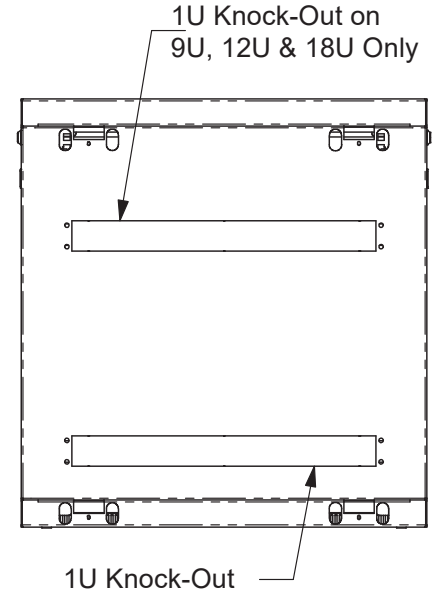

R6400 Series: 400mm / 18" Deep Wall Mounts Enclosures

Part No.	H
R6406	366.7 [14.44"]
R6409	500 [19.68"]
R6412	633.4 [24.94"]
R6418	900 [35.43"]

R6600 Series: 600mm / 24" Deep Wall Mounts Enclosures

	Part No.	Finish	Nbr. of Units	Door Type	Rail Thread
	R6606-M6	Black	6U	Polycarbonate	M6
	R6606-1032	Black	6U	Polycarbonate	10/32
	R6606-W-M6	White	6U	Polycarbonate	M6
	R6606-W-1032	White	6U	Polycarbonate	10/32
	R6606V-M6	Black	6U	Vented Steel	M6
	R6606V-1032	Black	6U	Vented Steel	10/32
	R6606V-W-M6	White	6U	Vented Steel	M6
	R6606V-W-1032	White	6U	Vented Steel	10/32
<hr/>					
	R6609-M6	Black	9U	Polycarbonate	M6
	R6609-1032	Black	9U	Polycarbonate	10/32
	R6609-W-M6	White	9U	Polycarbonate	M6
	R6609-W-1032	White	9U	Polycarbonate	10/32
	R6609V-M6	Black	9U	Vented Steel	M6
	R6609V-1032	Black	9U	Vented Steel	10/32
	R6609V-W-M6	White	9U	Vented Steel	M6
	R6609V-W-1032	White	9U	Vented Steel	10/32
<hr/>					
	R6612-M6	Black	12U	Polycarbonate	M6
	R6612-1032	Black	12U	Polycarbonate	10/32
	R6612-W-M6	White	12U	Polycarbonate	M6
	R6612-W-1032	White	12U	Polycarbonate	10/32
	R6612V-M6	Black	12U	Vented Steel	M6
	R6612V-1032	Black	12U	Vented Steel	10/32
	R6612V-W-M6	White	12U	Vented Steel	M6
	R6612V-W-1032	White	12U	Vented Steel	10/32
<hr/>					
	R6618-M6	Black	18U	Polycarbonate	M6
	R6618-1032	Black	18U	Polycarbonate	10/32
	R6618-W-M6	White	18U	Polycarbonate	M6
	R6618-W-1032	White	18U	Polycarbonate	10/32
	R6618V-M6	Black	18U	Vented Steel	M6
	R6618V-1032	Black	18U	Vented Steel	10/32
	R6618V-W-M6	White	18U	Vented Steel	M6
	R6618V-W-1032	White	18U	Vented Steel	10/32

R6600 Series: 600mm / 24" Deep Wall Mounts Enclosures

Part No.	H
R6606	366.7 [14.44"]
R6609	500 [19.68"]
R6612	633.4 [24.94"]
R6618	900 [35.43"]