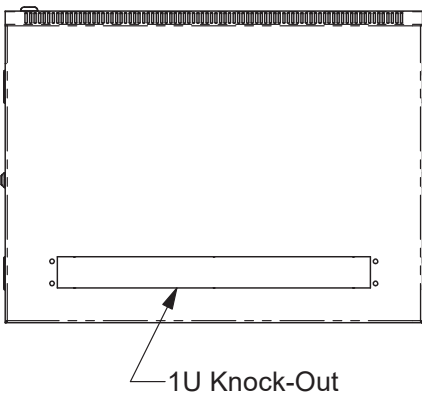

R6400 Series: 400mm / 18" Deep Wall Mounts Enclosures