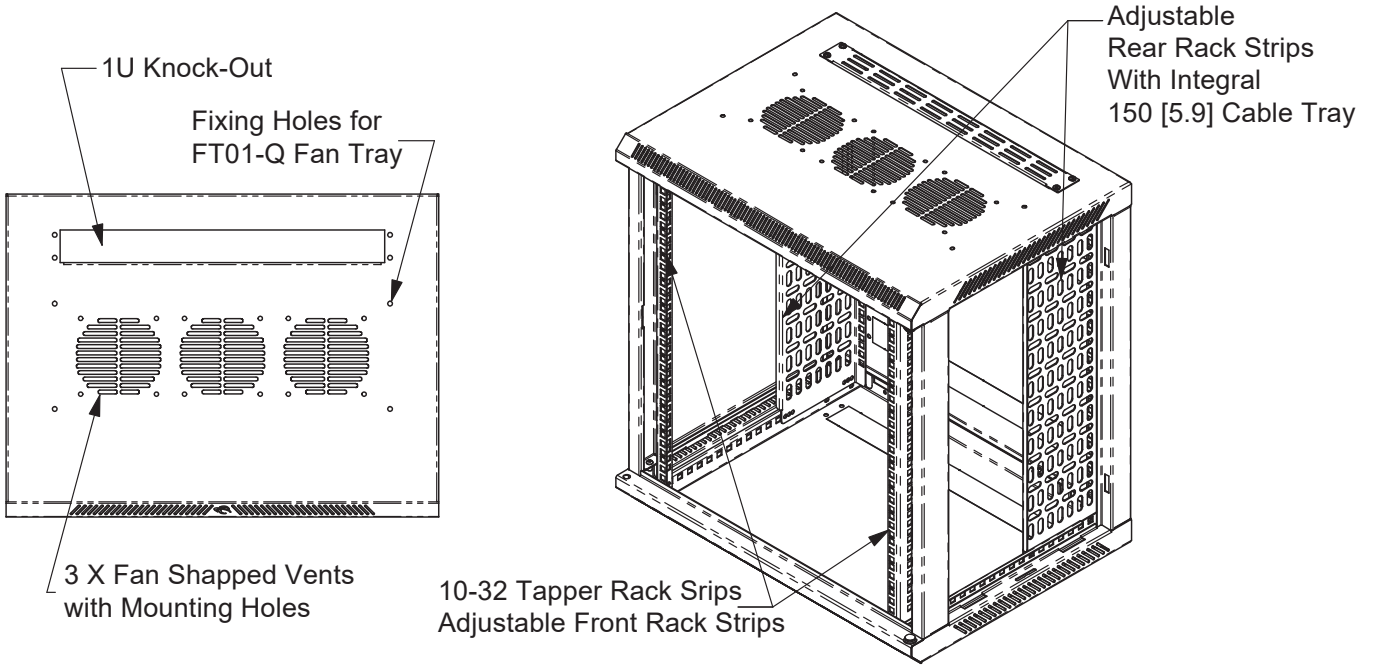

R6400 Series: 400mm / 18" Deep Wall Mounts Enclosures