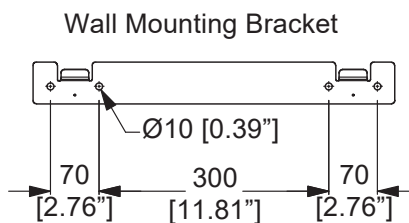

Part No.	H
R6406	366.7 [14.44"]
R6409	500 [19.68"]
R6412	633.4 [24.94"]
R6418	900 [35.43"]