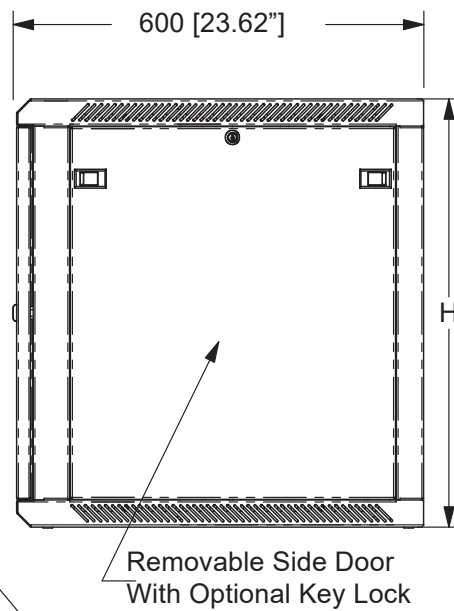

R6600 Series: 600mm / 24" Deep Wall Mounts Enclosures