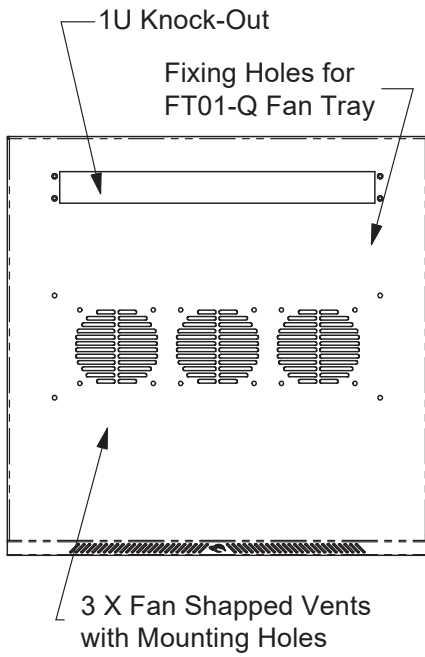

R6600 Series: 600mm / 24" Deep Wall Mounts Enclosures