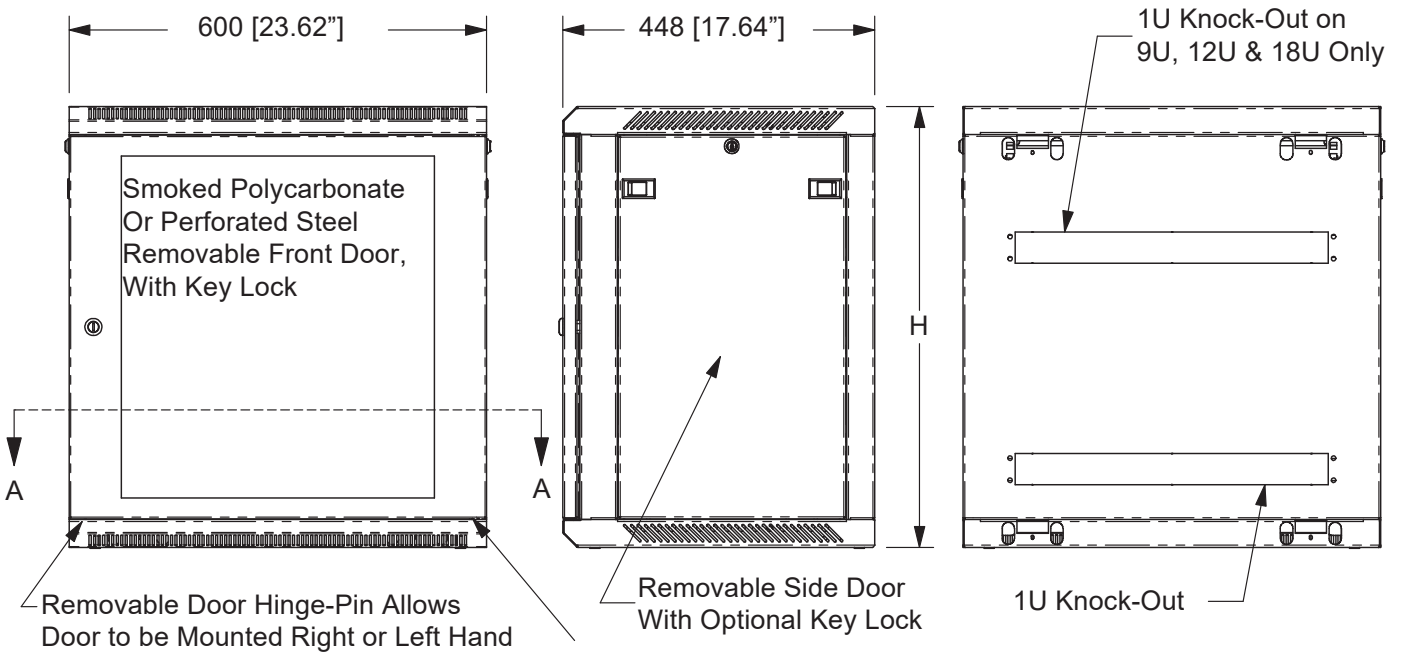

R6400 Series: 400mm / 18" Deep Wall Mounts Enclosures