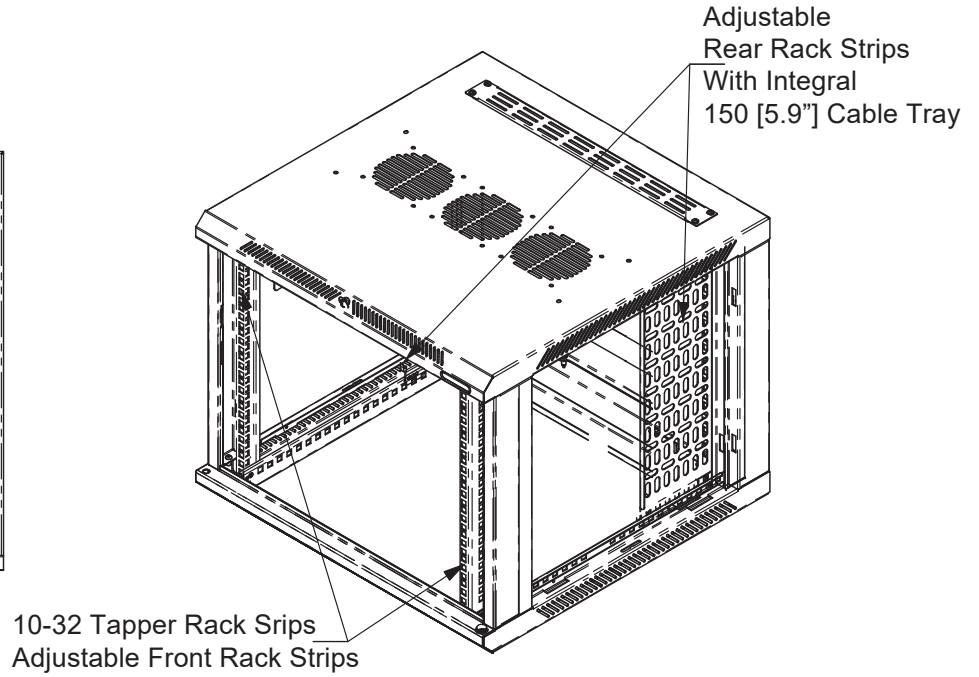

R6600 Series: 600mm / 24" Deep Wall Mounts Enclosures