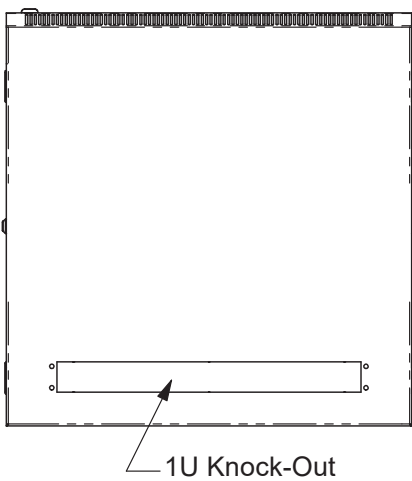

R6600 Series: 600mm / 24" Deep Wall Mounts Enclosures