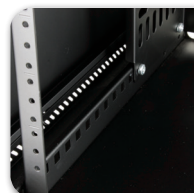

Designed with vents and hole patterns on the top to mount thermal management systems, as well as vents on top and base sides. It also comes with an optional vented front door.

Integrated Cable Management System

The R6400 & R6600 Series comes standard with an integrated cable management bar to help you keep your installation nice and tidy.

Threaded Rack Rails

No more clip nuts. All our racks come with threaded rack rails marked units in order to ease the installation of any of equipment. Available with M6 or 10/32 threads.

Adjustable Mounting Depth

The adjustable front and rear rack strips allow to change the mounting depth of the enclosure in order to adapt to any type of material.

Removable Side Panels

The R6400 & R6600 Series comes with removable side panels with an easy slam lock opening and closing system.