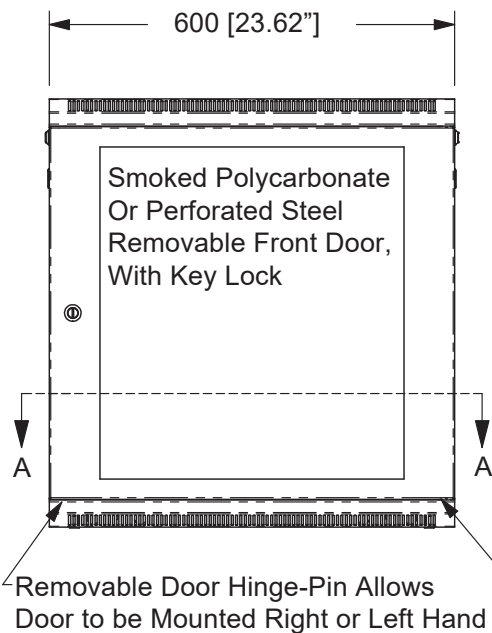

R6600 Series: 600mm / 24" Deep Wall Mounts Enclosures