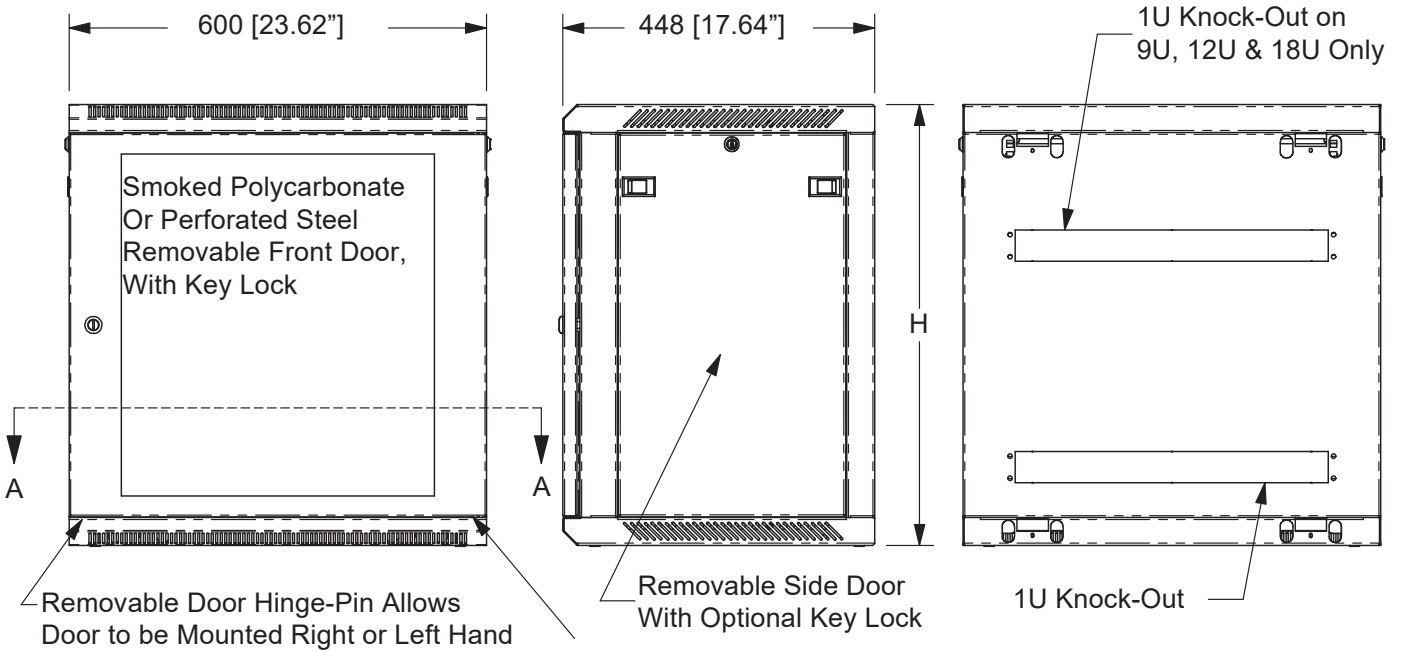

R6400 Series: 400mm / 18" Deep Wall Mounts Enclosures