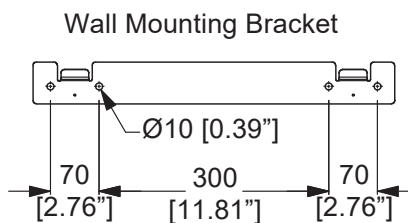

Part No.	H
R6406	366.7 [14.44"]
R6409	500 [19.68"]
R6412	633.4 [24.94"]
R6418	900 [35.43"]