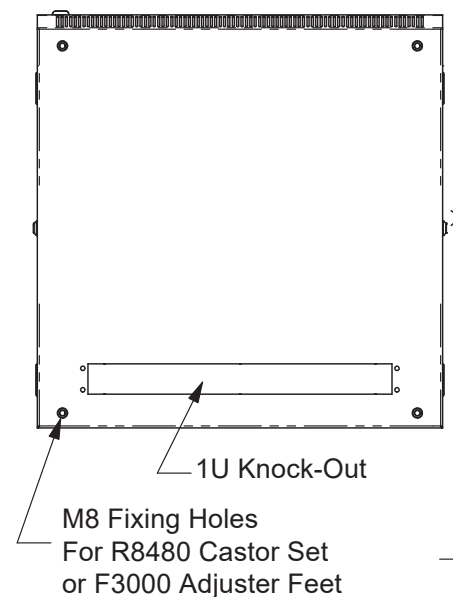

R6600 Series: 600mm / 24" Deep Wall Mounts Enclosures