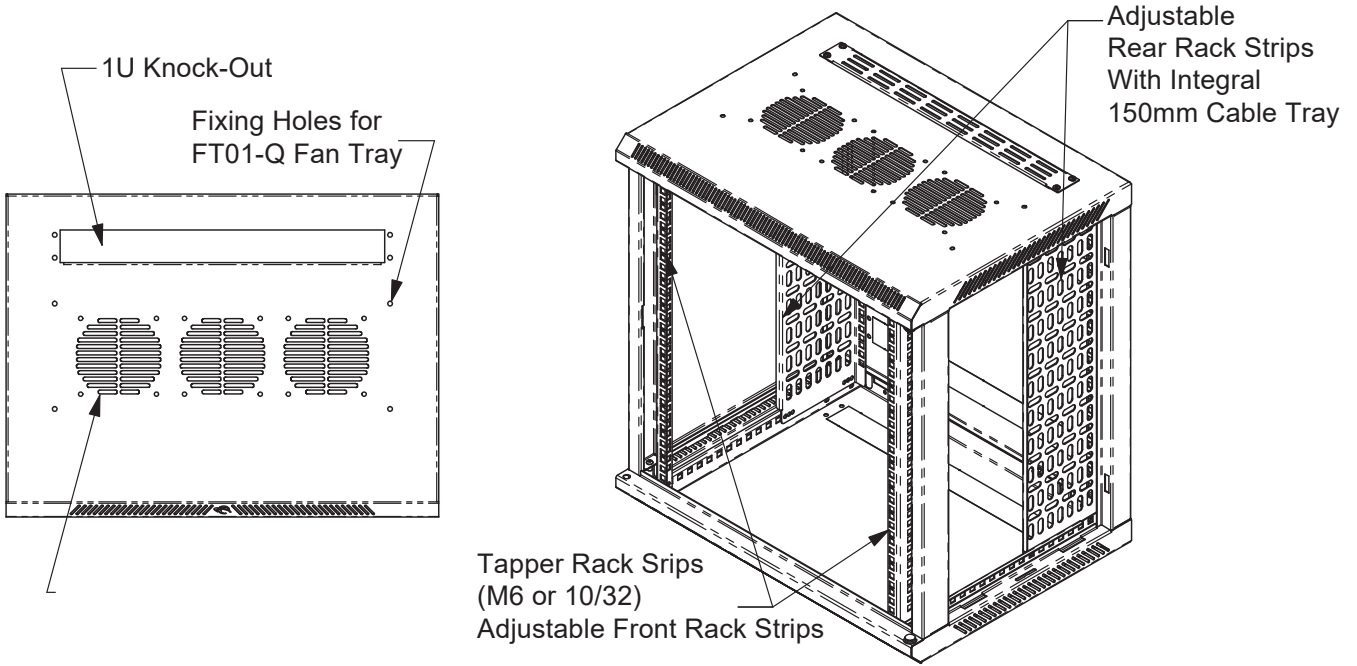

R6400 Series: 400mm / 18" Deep Wall Mounts Enclosures