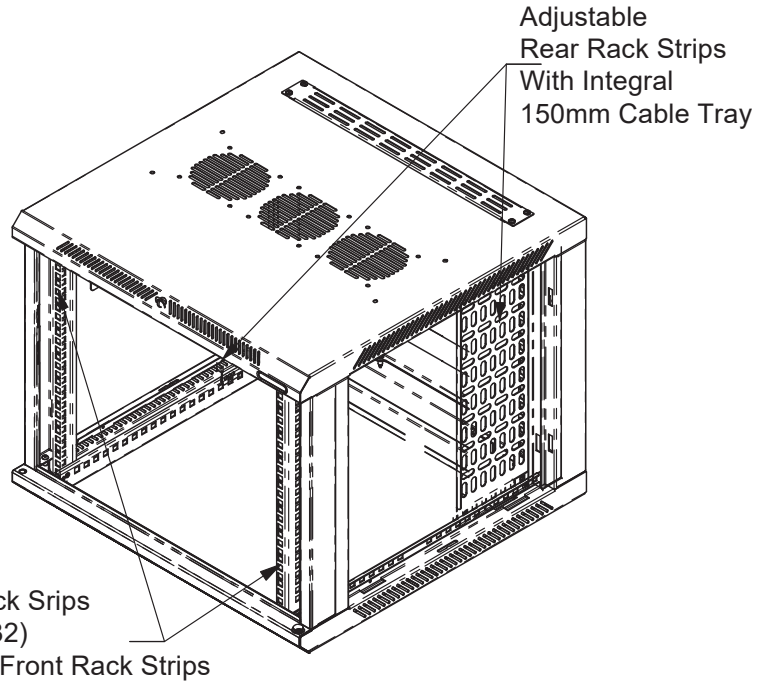

R6600 Series: 600mm / 24" Deep Wall Mounts Enclosures