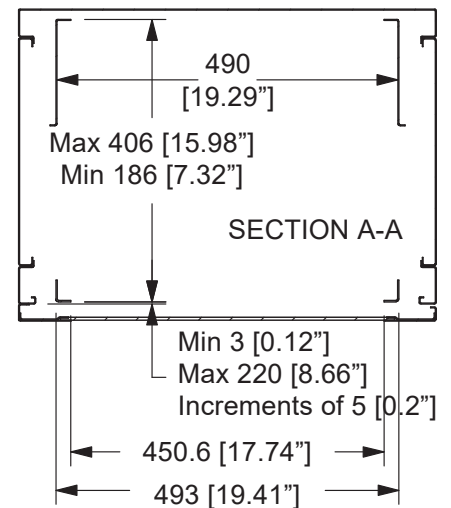

# R6400 Series: 400mm / 18" Deep Wall Mounts Enclosures

Part No.	H
R6406	366.7 [14.44"]
R6409	500 [19.68"]
R6412	633.4 [24.94"]
R6418	900 [35.43"]

# R6600 Series: 600mm / 24" Deep Wall Mounts Enclosures

Part No.	H
R6606	366.7 [14.44"]
R6609	500 [19.68"]
R6612	633.4 [24.94"]
R6618	900 [35.43"]