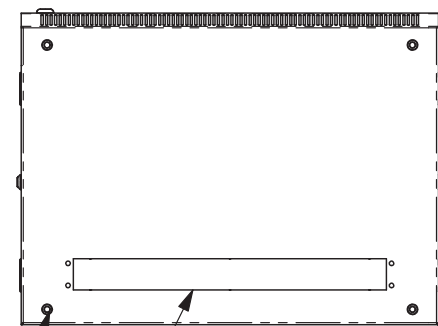

R6400 Series: 400mm / 18" Deep Wall Mounts Enclosures