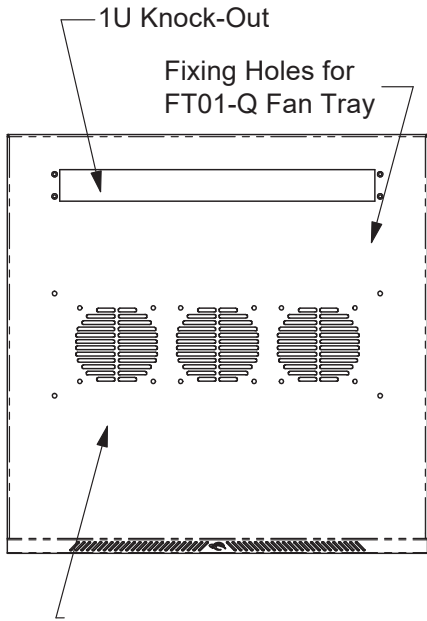

R6600 Series: 600mm / 24" Deep Wall Mounts Enclosures