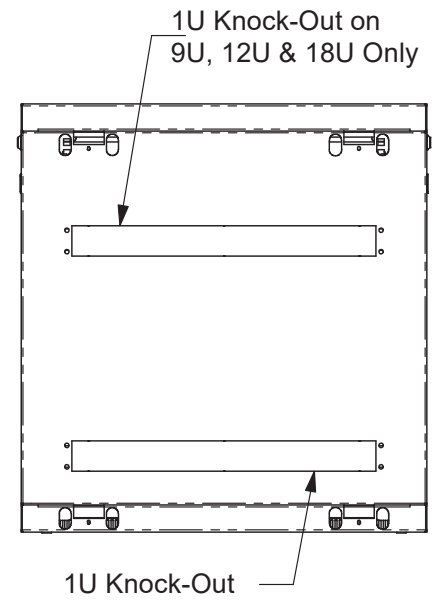

R6600 Series: 600mm / 24" Deep Wall Mounts Enclosures