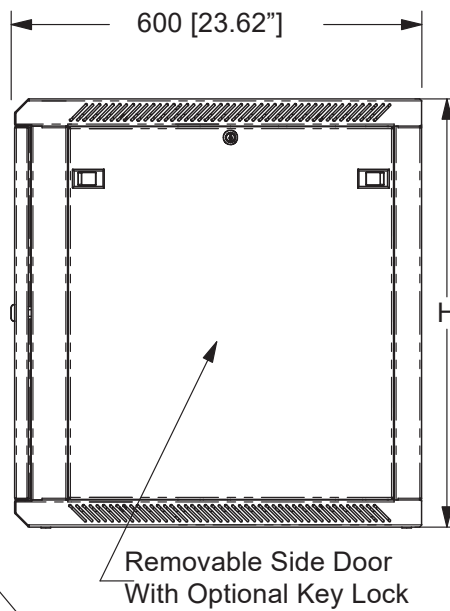

R6600 Series: 600mm / 24" Deep Wall Mounts Enclosures