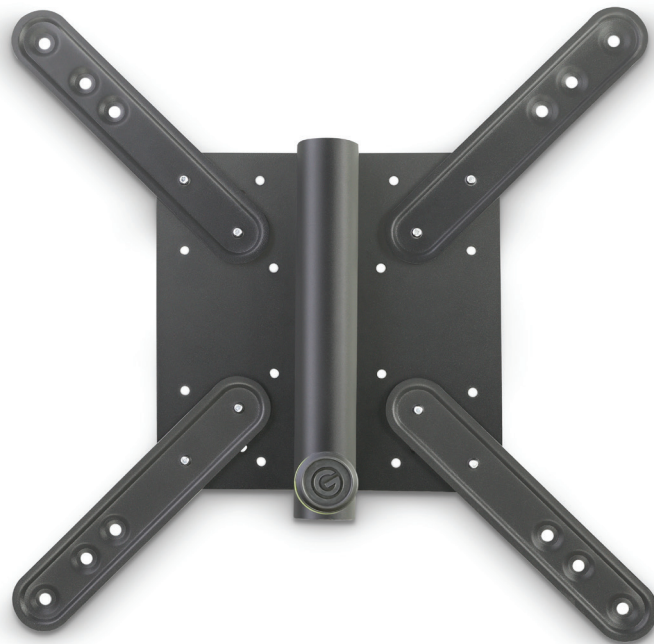

## SA VESA 1

### 35 mm Pole Mount LCD TV Monitor Bracket

This universal bracket is suitable for all flat screen monitors with VESA standard mounting hole patterns from 75 x 75 to 400 x 400 mm and securely clamps to 35 mm speaker poles. The heavy duty steel construction with black powder coating finish has a maximum load capacity of 30 kg and comes complete with sets of M8 and M6 monitor mounting screws.

Product number	GSAVES1
Product type	Stands and tripods accessories
Type	Universal monitor mount
Material	Steel
Color	Black
Suitable for tube diameter	35 mm
Max. load	30 kg
Suitable for VESA dimensions	200 x 200, 400 x 400, 100 x 100, 200 x 100, 300 x 300, 400 x 200, 75 x 75
Dimensions base plate	240 x 240 mm
Material thickness base plate	3 mm
Length extensions	240 mm
Width extensions	45 mm
Material thickness extensions	2 mm
Interchangeable rings	1 x 25 mm
Black ring pack included	Yes
Accessories (included)	4 x extensions, 4 x M6 screws, 4x distance holders, Base plate with 35 mm pole mount and locking screw, 4 x M8 screws, 8x M6 countersunk screws
Weight	2.71 kg