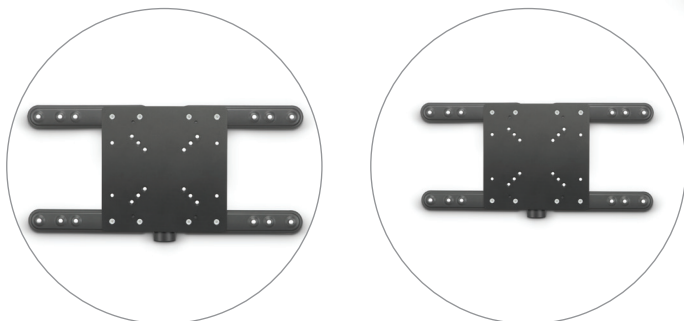

## SA VESA 1

### 35 mm Pole Mount LCD TV Monitor Bracket

This universal bracket is suitable for all flat screen monitors with VESA standard mounting hole patterns from 75 x 75 to 400 x 400 mm and securely clamps to 35 mm speaker poles. The heavy duty steel construction with black powder coating finish has a maximum load capacity of 30 kg and comes complete with sets of M8 and M6 monitor mounting screws.

Product number	GSAVES1
Product type	Stands and tripods accessories
Type	Universal monitor mount
Material	Steel
Color	Black
Suitable for tube diameter	35 mm
Max. load	30 kg
Suitable for VESA dimensions	200 x 200, 400 x 400, 100 x 100, 200 x 100, 300 x 300, 400 x 200, 75 x 75
Dimensions base plate	240 x 240 mm
Material thickness base plate	3 mm
Length extensions	240 mm
Width extensions	45 mm
Material thickness extensions	2 mm
Interchangeable rings	1 x 25 mm
Black ring pack included	Yes
Accessories (included)	4 x extensions, 4 x M6 screws, 4x distance holders, Base plate with 35 mm pole mount and locking screw, 4 x M8 screws, 8x M6 countersunk screws
Weight	2.71 kg