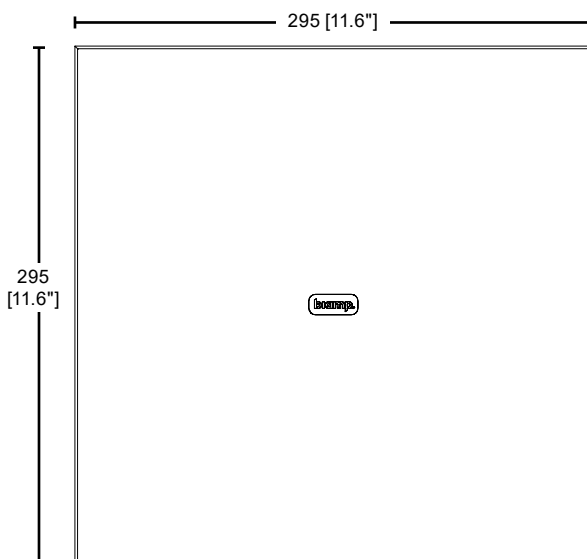

SPA-GSQ
Square Grille

Model	Fits
SPA-GSQ100	CM20DTS, CM30DTD, CM60DTD

Typical installation (CM30DTD shown)

Installation (continued)

- Attach the grille tether by inserting the tether plug in the hole in the loudspeaker face.
- Position the grille against the loudspeaker face. The rim should fit into the spacer or grill ring. Ensure the grille is in direct contact with the magnets and is fully seated.

SPECIFICATIONS

Material / Finish: Powder-coated perforated steel backed with acoustically transparent color matched cloth. Color is RAL 9016 (white).

Quantity per kit: Sold in 12-packs

Model	Fits	Dimensions mm [in]
SPA-GSQ100	CM20DTS, CM30DTD, CM60DTD	295 x 295 mm [11.6" x 11.6"]