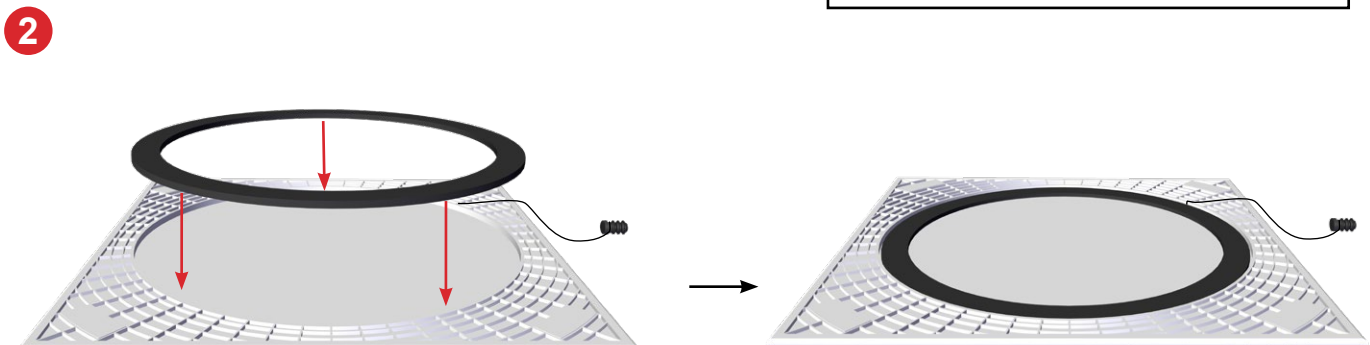

Desono™ Ceiling Loudspeaker Accessories Square Grille

Installation Guide

Biamp offers a square grille (GSQ) suitable for the Desono CM ceiling loudspeakers. They are sold in 12-packs and can be installed on the ceiling loudspeaker by substituting the square grille for the grille included with the unit. Please refer to the appropriate Installation and Operation guide for full loudspeaker installation instructions.

Installation

1. Install the loudspeaker per the instructions in the manual and adjust tap settings as necessary. Do not compress the ceiling tile or the grille will not be able to be attached (see [1b] below).
2. If installing on an CM20DTS or CM30DTD, a spacer must be adhered to the inside of the grille to center the loudspeaker. Use the wider one for the CM20DTS, and the narrower one for the CM30DTD. No spacer is needed for use with the CM60DTD. Peel the liner from the spacer, and adhere to the grille. Press around the spacer to ensure full adhesion to the grille.

IMPORTANT: The tether line must be clear of the spacer (not trapped between the spacer and the grille).

NOTE: This grille also can be used on CM1008D, CM608D, CM20DT, CMX20DT Commercial loudspeakers. Use the wider spacer for the CM608D; the others do not need spacers. Assemble per the instructions here.

SPA-GSQ
Square Grille

Model	Fits
SPA-GSQ100	CM20DTS, CM30DTD, CM60DTD

Typical installation (CM30DTD shown)

Installation (continued)

- Attach the grille tether by inserting the tether plug in the hole in the loudspeaker face.
- Position the grille against the loudspeaker face. The rim should fit into the spacer or grill ring. Ensure the grille is in direct contact with the magnets and is fully seated.