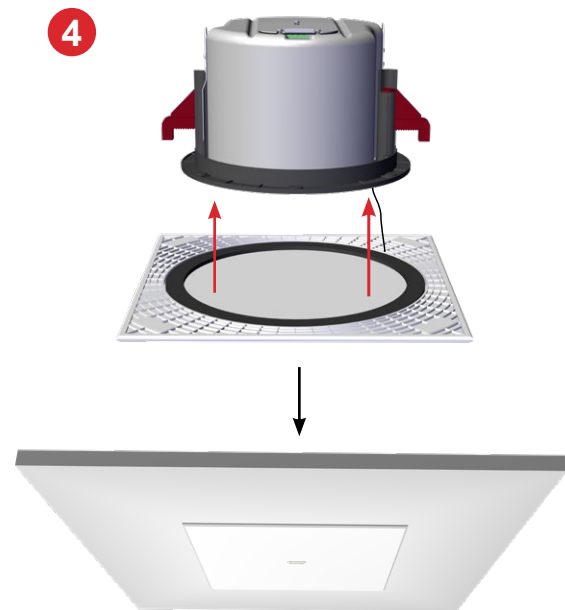

Installation

1. Install the loudspeaker per the instructions in the manual and adjust tap settings as necessary. Do not compress the ceiling tile or the grille will not be able to be attached (see [1b] below).
2. If installing on an CM20DTS or CM30DTD, a spacer must be adhered to the inside of the grille to center the loudspeaker. Use the wider one for the CM20DTS, and the narrower one for the CM30DTD. No spacer is needed for use with the CM60DTD. Peel the liner from the spacer, and adhere to the grille. Press around the spacer to ensure full adhesion to the grille.

IMPORTANT: The tether line must be clear of the spacer (not trapped between the spacer and the grille).

NOTE: This grille also can be used on CM1008D, CM608D, CM20DT, CMX20DT Commercial loudspeakers. Use the wider spacer for the CM608D; the others do not need spacers. Assemble per the instructions here.

SPA-GSQ
Square Grille

Model	Fits
SPA-GSQ100	CM20DTS, CM30DTD, CM60DTD

Typical installation (CM30DTD shown)

Installation (continued)

- Attach the grille tether by inserting the tether plug in the hole in the loudspeaker face.
- Position the grille against the loudspeaker face. The rim should fit into the spacer or grill ring. Ensure the grille is in direct contact with the magnets and is fully seated.

SPECIFICATIONS

Material / Finish: Powder-coated perforated steel backed with acoustically transparent color matched cloth. Color is RAL 9016 (white).

Quantity per kit: Sold in 12-packs

Model	Fits	Dimensions mm [in]
SPA-GSQ100	CM20DTS, CM30DTD, CM60DTD	295 x 295 mm [11.6" x 11.6"]