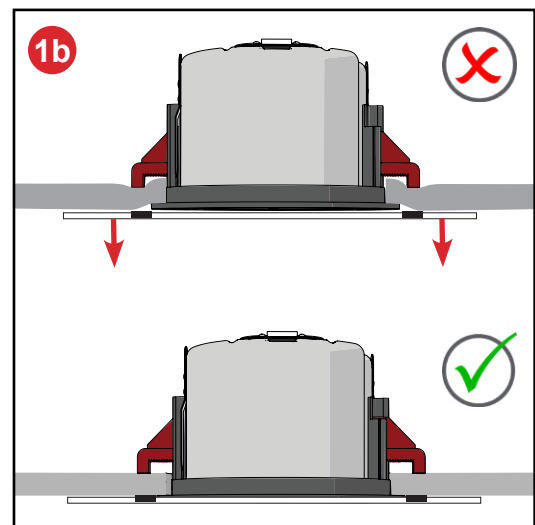

Installation

1. Install the loudspeaker per the instructions in the manual and adjust tap settings as necessary. Do not compress the ceiling tile or the grille will not be able to be attached (see [1b] below).
2. If installing on an CM20DTS or CM30DTD, a spacer must be adhered to the inside of the grille to center the loudspeaker. Use the wider one for the CM20DTS, and the narrower one for the CM30DTD. No spacer is needed for use with the CM60DTD. Peel the liner from the spacer, and adhere to the grille. Press around the spacer to ensure full adhesion to the grille.

IMPORTANT: The tether line must be clear of the spacer (not trapped between the spacer and the grille).

NOTE: This grille also can be used on CM1008D, CM608D, CM20DT, CMX20DT Commercial loudspeakers. Use the wider spacer for the CM608D; the others do not need spacers. Assemble per the instructions here.

SPA-GSQ
Square Grille

Model	Fits
SPA-GSQ100	CM20DTS, CM30DTD, CM60DTD

Typical installation (CM30DTD shown)

Installation (continued)

- Attach the grille tether by inserting the tether plug in the hole in the loudspeaker face.
- Position the grille against the loudspeaker face. The rim should fit into the spacer or grill ring. Ensure the grille is in direct contact with the magnets and is fully seated.