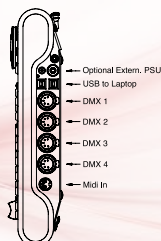

TITAN MOBILE & MOBILE FADER WING

POWERED BY
AVOLITES
titan

The power of Titan in its most concentrated form!

Avolites Titan Mobile binds the awesome power of Titan software with a compact and lightweight unit that connects to your laptop to produce a fully featured moving light control system. Small enough to carry as hand luggage, large enough for complex shows. Shows transferrable to and from any other Titan console.

- 10 Playbacks with assignable controls.
- 20 direct access workspaces, macros and executors.
- 4 Physical DMX, up to 16 over ArtNet or streaming ACN – 8192 channels.
- Supports Titan Network Processors for DMX expansion up to 64 universes.
- USB powered – no need for mains connection
- Fast, live and hands on attribute controls.
- Fast to programme and easy to use.
- Weight 4.75kg

*Laptop not included

Fader Wing

- 20 precision playback faders
- 30 programmable executor buttons
- Paging control
- Dedicated work space window in Titan software
- USB powered - no need for mains connection
- Weight 6.7kg
- Go to www.avolites.com for more information.