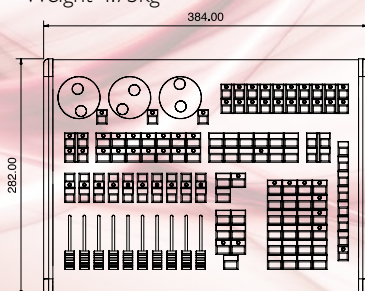

- 10 Playbacks with assignable controls.
- 20 direct access workspaces, macros and executors.
- 4 Physical DMX, up to 16 over ArtNet or streaming ACN – 8192 channels.
- Supports Titan Network Processors for DMX expansion up to 64 universes.
- USB powered – no need for mains connection
- Fast, live and hands on attribute controls.
- Fast to programme and easy to use.
- Weight 4.75kg

*Laptop not included

Fader Wing

- 20 precision playback faders
- 30 programmable executor buttons
- Paging control
- Dedicated work space window in Titan software
- USB powered - no need for mains connection
- Weight 6.7kg
- Go to www.avolites.com for more information.