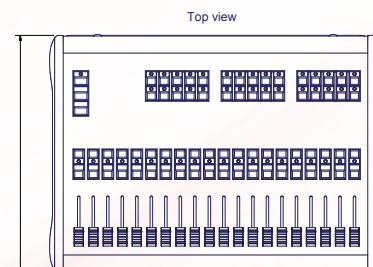

TITAN MOBILE & MOBILE FADER WING

POWERED BY
AVOLITES
titan

The power of Titan in its most concentrated form!

Avolites Titan Mobile binds the awesome power of Titan software with a compact and lightweight unit that connects to your laptop to produce a fully featured moving light control system. Small enough to carry as hand luggage, large enough for complex shows. Shows transferrable to and from any other Titan console.

- 10 Playbacks with assignable controls.
- 20 direct access workspaces, macros and executors.
- 4 Physical DMX, up to 16 over ArtNet or streaming ACN – 8192 channels.
- Supports Titan Network Processors for DMX expansion up to 64 universes.
- USB powered – no need for mains connection
- Fast, live and hands on attribute controls.
- Fast to programme and easy to use.
- Weight 4.75kg

*Laptop not included

Fader Wing

- 20 precision playback faders
- 30 programmable executor buttons
- Paging control
- Dedicated work space window in Titan software
- USB powered - no need for mains connection
- Weight 6.7kg
- Go to www.avolites.com for more information.