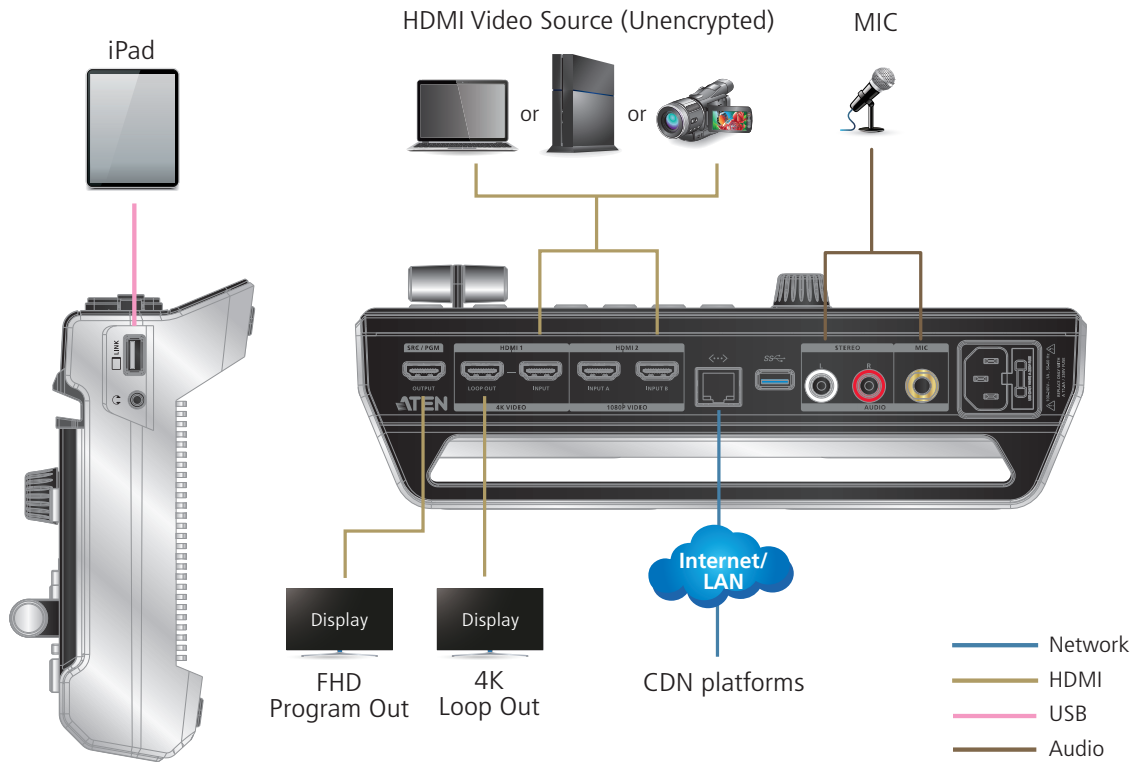

Features

- All-in-one design to simplify streaming workflow—Integrates 1080p video capture, video recorder, video switch, streaming encoder, video converter, video splitter, and audio mixer
- Professional-quality live streaming to global audiences by any CDN platform, with a low entry threshold, even entry-level users can quickly get started
- 1080P Recording – features a media recording that can be used to record a program and save recordings directly to a connected external hard drive or flash drive via USB
- Intuitive app for preview and program monitoring, change video layout in Full Screen/PBP/PIP settings, adding image and subtitles overlays, and smooth scenes transitions for a professional finish
- Storyboard-like management – preset up to 8 scenes for later while streaming and during performances to reduce the need to interact with hardware
- Compact mixer control panel – Switching & mix between multiple video & audio sources with the help of easily identifiable luminous keys
- Fanless and optimized thermal air flow system for quiet operation
- Multitask designed handle-stand to enhance portability and ergonomic comfort angle