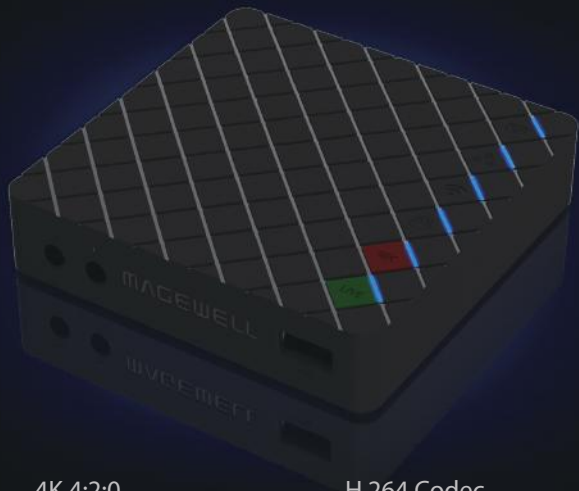

MAGEWELL[™]
Digital Video Essentials

4K 4:2:0
HDMI Input

H.264 Codec
Recording

Custom Servers
RTMP Streaming

Standalone
No PC Needed

Ultra Stream HDMI

Part Number: 53010

Making streaming remarkably easy

Easy to Use

- Compact, standalone device
- Smartphone-based (iOS or Android) configuration and control plus on-unit buttons
- Wired and wireless (Wi-Fi®) connectivity
- HDMI loop-through for displays
- Analog mic input and headphone output

Flexible Streaming & Recording

- Stream & record at up to 1920x1080p60
- Stream to one or multiple popular platforms including Twitch, YouTube, Facebook Live
- Stream to custom-specified RTMP servers
- Record MP4 files to a USB flash drive or the associated smartphone