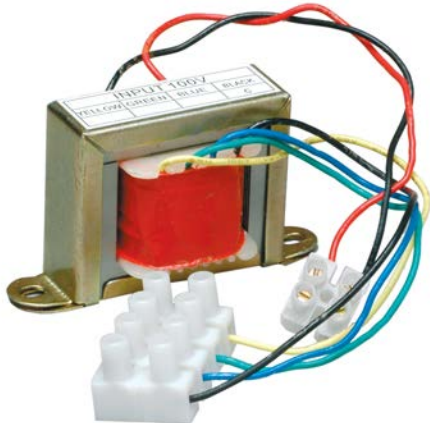

## VINCI4-BL

4" two-way 6 Ohms hi-fi  
loudspeaker, black

VINCI4 is a low impedance 4" bass reflex speaker and is the newest product of the Apart VINCI Series. By keeping the design as simple as possible, we managed to create a true high-end speaker with the highest value for money.

The loudspeaker has a 4" coated paper cone woofer and a ¾" silk dome tweeter. VINCI4 is compact, audiophile, neutral but also captivating... with great dynamics and stable stereo imaging.

Although this speaker is smaller than the VINCI5, they both sound similar.

## ACCESSORIES

**VINCI5BRA-BL**

Bracket for VINCI4-BL & VINCI5-BL

**T60**

8 ohms / 100 volt transformer, 60 watts

**T20**

8 ohms / 100 volt transformer, 20 watts