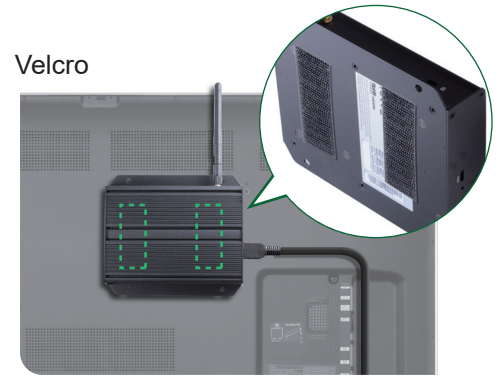

Product Photos & Mounting Solutions