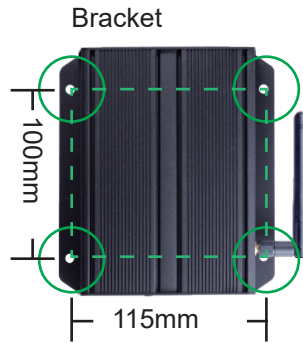

Product Photos & Mounting Solutions