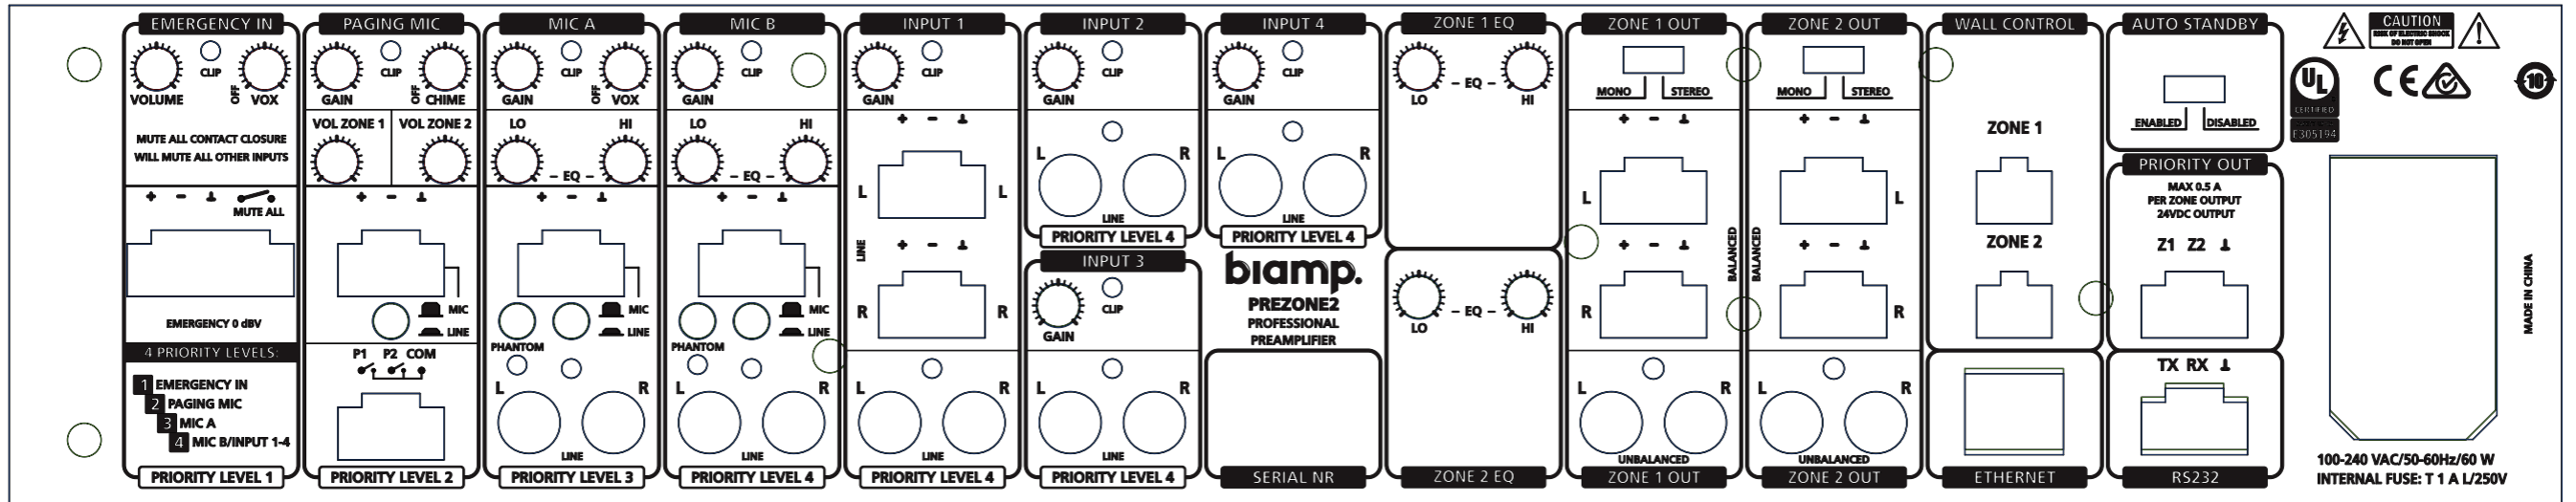

biamp.

PREZONE2 PROFESSIONAL PREAMPLIFIER

ON - STANDBY

100-240 VAC/50-60Hz/60 W
INTERNAL FUSE: T 1 A I/250V

MADE IN CHINA