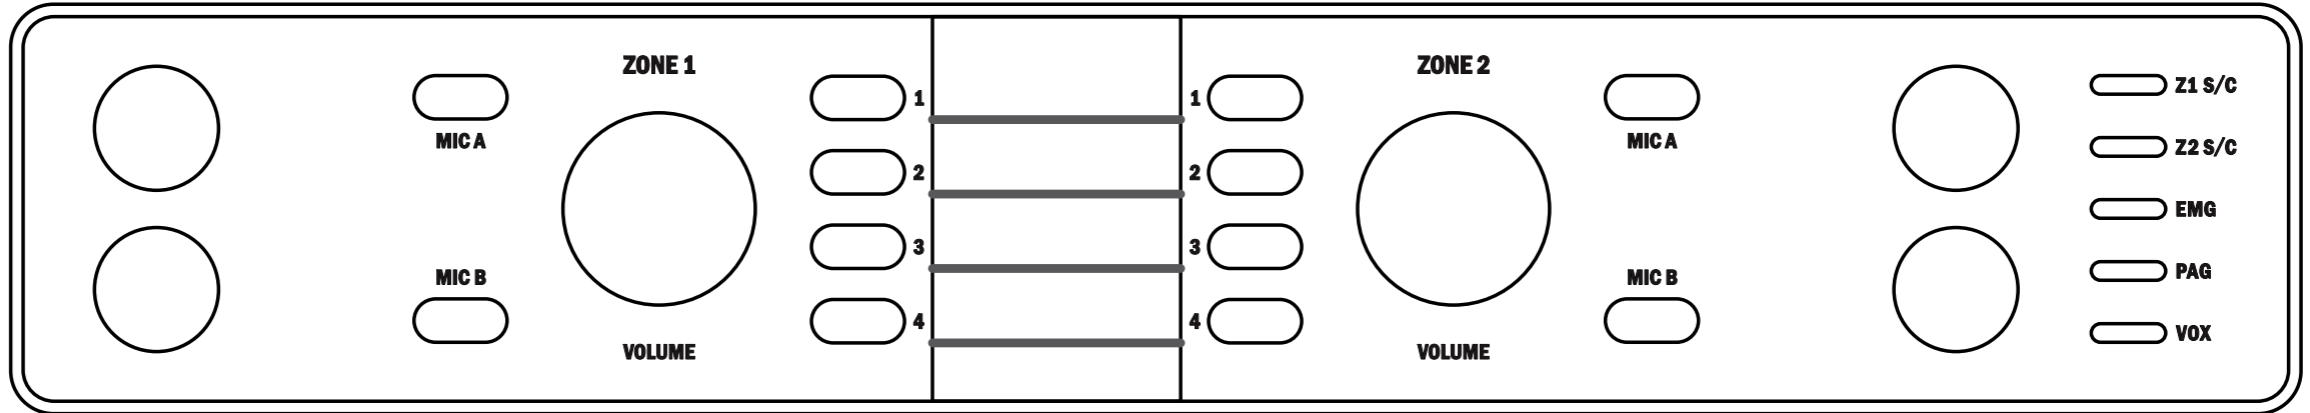

biamp.

PREZONE2 PROFESSIONAL PREAMPLIFIER

ON - STANDBY

100-240 VAC/50-60Hz/60 W
INTERNAL FUSE: T 1 A I/250V

MADE IN CHINA